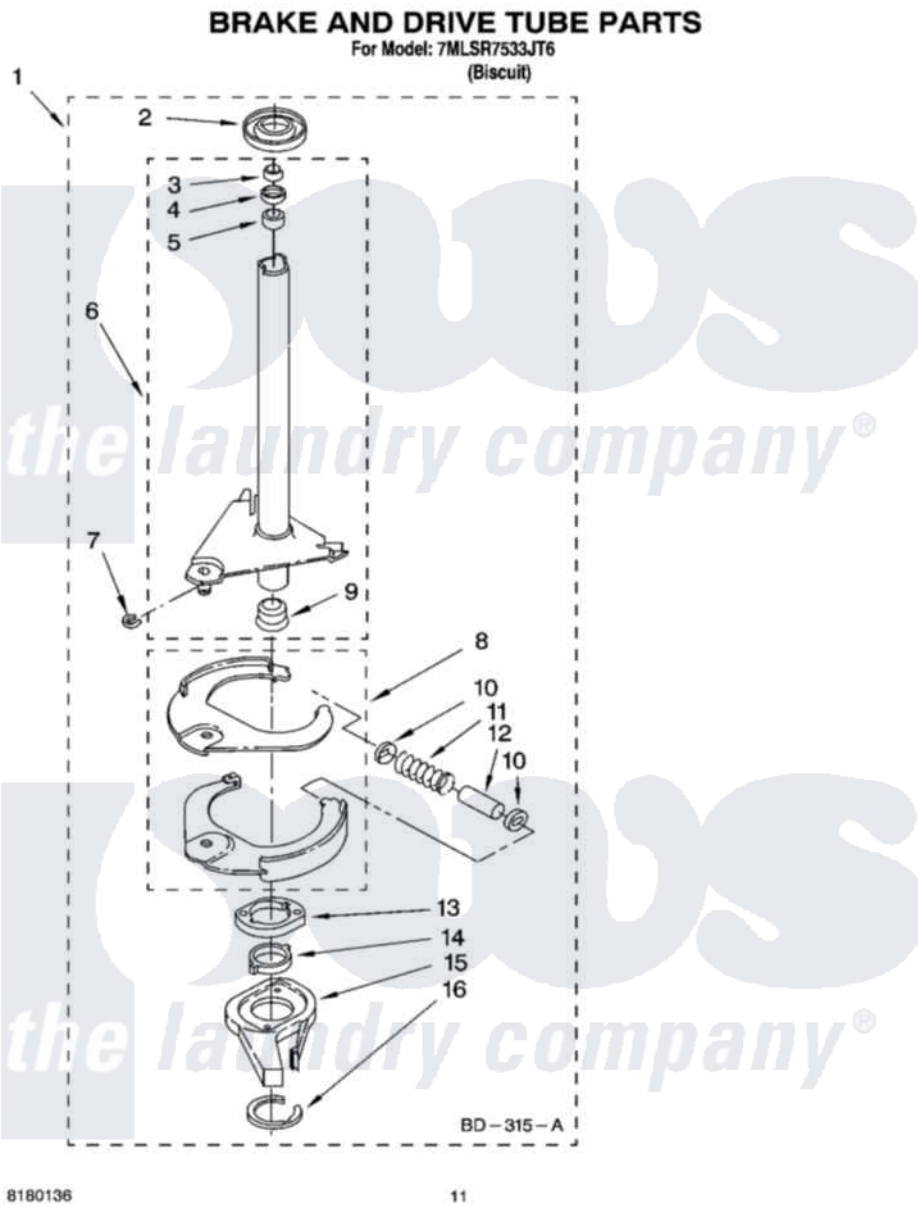

# Whirlpool 7MLSR7533JT6 07 - BRAKE AND DRIVE TUBE PARTS

8180136

11

Whirlpool Residential Whirlpool 7MLSR7533JT6 Washer Parts Parts Diagram 07 - BRAKE AND DRIVE TUBE PARTS  
Click on the part number to view part

Item	Original Part Number	Replaced By	Status	Part Description
1	388952	<a href="#">285792</a>		Basketdrive
2	<a href="#">62658</a>			Ring, Thrust
3	<a href="#">91939</a>			Seal, Shaft
4	<a href="#">356427</a>			Seal, Spin Pinion
5	<a href="#">356937</a>			Spacer, Drive Tube
6	64027	<a href="#">64208</a>		Tube-Spin
7	64035	<a href="#">W10083190</a>		Ring, Retaining
8	64232	<a href="#">285438</a>		Shoe-Brake
9	62703	<a href="#">8546462</a>		"T" Bearing, Spin Tube
10	62648	<a href="#">285658</a>		Sleeve
11	387806		Not Available	Spring, Brake
12	62909	<a href="#">285658</a>		Sleeve
13	63023	<a href="#">8546461</a>		Cam, Brake Release
14	<a href="#">63022</a>			Sleeve, Cam
15	64194	<a href="#">285790</a>		Lining
16	90368	<a href="#">W10083200</a>		Ring, Retaining

" N/A

Not Available

FOLLOWING PARTS NOT  
ILLUSTRATED

" [285208](#)

Lubricant