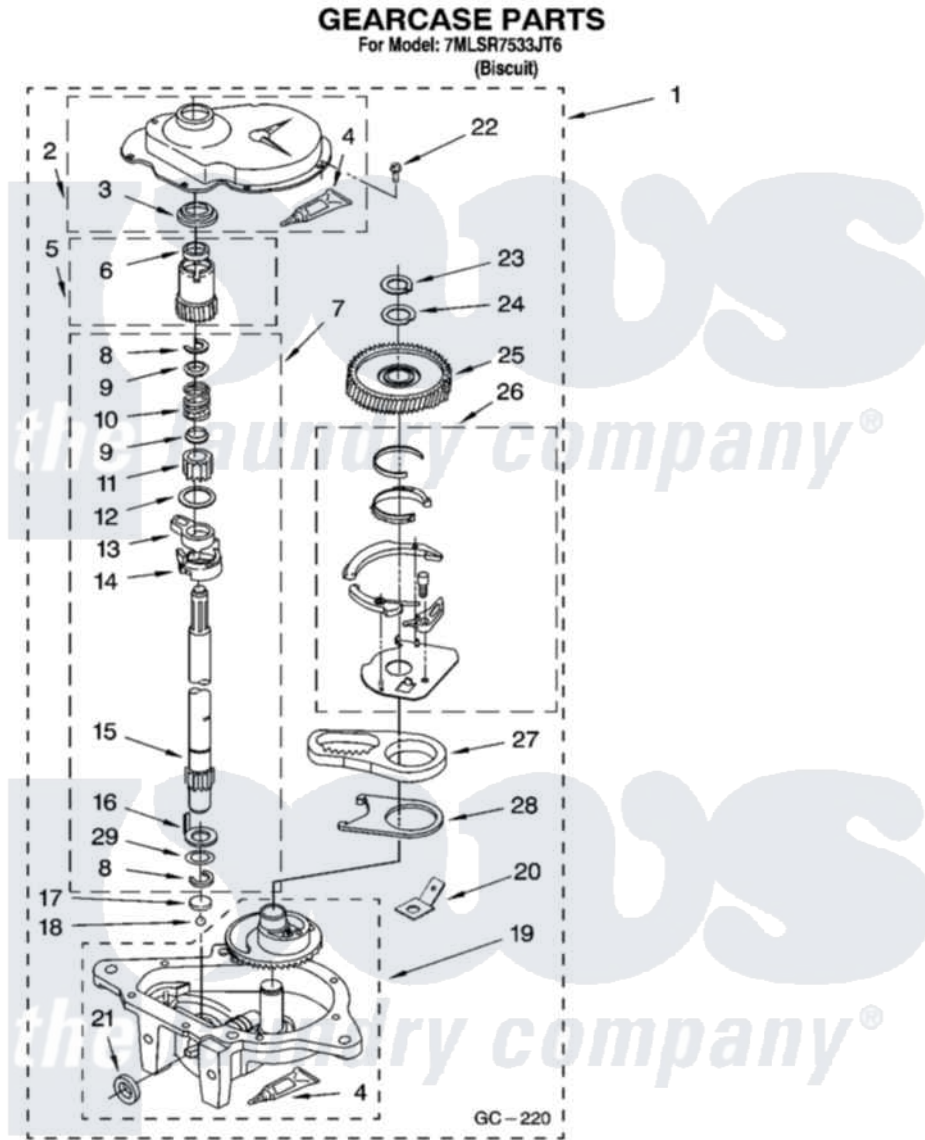

Whirlpool 7MLSR7533JT6 08 - GEARCASE PARTS

12

8180136

Whirlpool Residential Whirlpool 7MLSR7533JT6 Washer Parts Parts Diagram 08 - GEARCASE PARTS
Click on the part number to view part

Item	Original Part Number	Replaced By	Status	Part Description
1	8532118	3360629		Gearcase
2	285202			Cover, Gearcase
3	3349985			Seal, Gearcase Cover
4	285195			Sealer Sealer, Gasket
5	63320	285362		Gear and Pinion
6	356427			Seal, Spin Pinion
7	389387			Shaft, Agitator
8	90369		Not Available	Ring, Retaining (2)
9	62677			Retainer, Spring
10	62676			Spring, Agitator
11	63273	285509		Shaft, Agitator
12	62619			Washer, Agitator Gear
13	62580	285206		Cam-Agitator
14	62581	285206		Cam-Agitator
15	285509			Shaft, Agitator
16	62618			Washer, Cam Thrust

17	16018	285205	Bearing
18	85529	285205	Bearing
19	389230	285515	Gearcase
20	3949116	Not Available	BLOCK TAB, TERMINAL
21	285352		Seal Kit, Thrust Plug
22	3351614		Screw, Gearcase Cover Mounting
23	3362552	285765	Ring-Retrn
24	285735	285766	Washer Kit, Thrust
25	62570	285362	Gear and Pinon
26	388253	999516	Shelf-Glas
27	3349296	8546456	Rack, Connecting
28	62621		Actuator, Shift
29	388815		Washer, Intermediate 1 3976263 Miscellaneous Parts Bag 2 3976300 Washer, Inlet Hose 3 3366913 Clamp, Hose