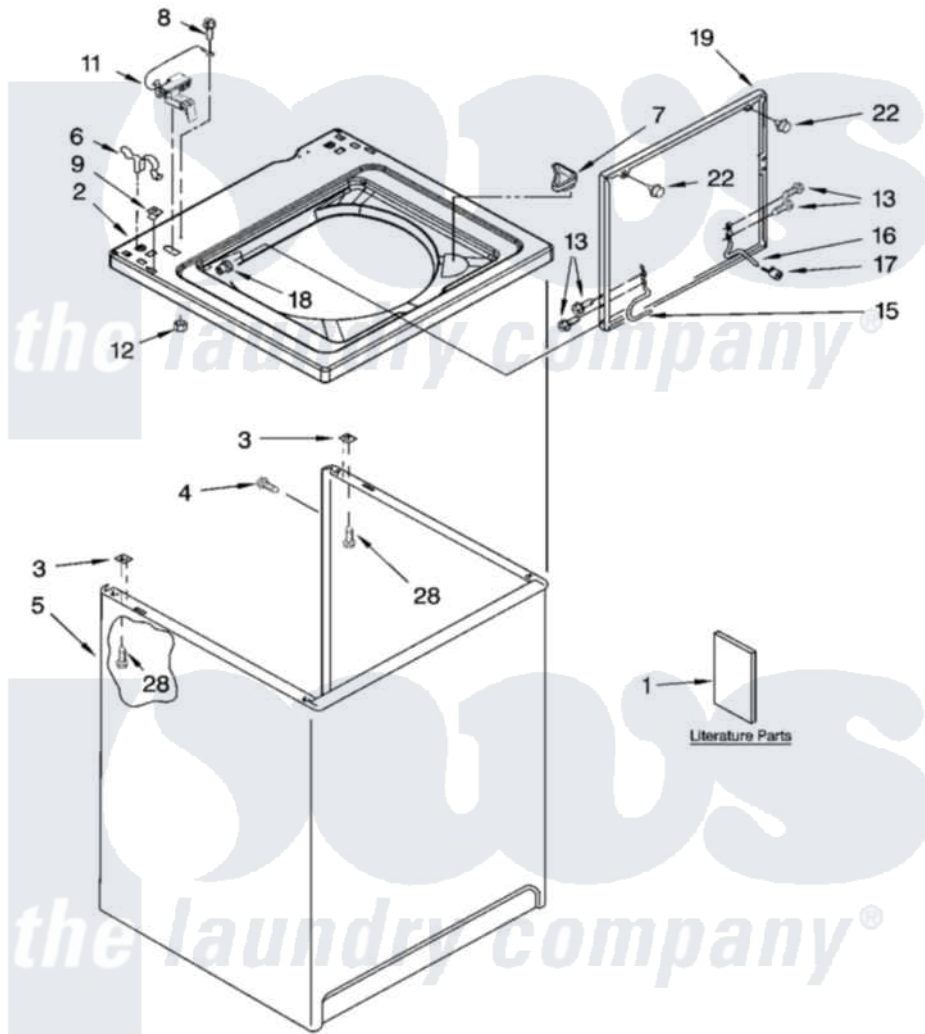

# Whirlpool 7MLSR7533PQ0 01 - TOP AND CABINET PARTS

## TOP AND CABINET PARTS

For Models: 7MLSR7533PQ0, 7MLSR7533PT0  
(Designer White) (Biscuit)

AUTOMATIC  
WASHER

4-05 Litho in U.S.A. (drd)

1

Part No. 8180602 Rev. A

Whirlpool [Residential Whirlpool 7MLSR7533PQ0 Washer Parts](#) Parts Diagram 01 - TOP AND CABINET PARTS

[Click on the part number to view part](#)

Item	Original Part Number	Replaced By	Status	Part Description
1	8539803		Not Available	Installation Instructions
"	8558603		Not Available	Feature Sheet
"	8558605		Not Available	Energy Guide (Mexico)
"	8539806		Not Available	Use & Care Guide
"	8543288		Not Available	Wiring Diagram
2	<a href="#">8318064</a>			Top
"	<a href="#">8318066</a>			Top
3	62750			Spacer, Cabinet To Top (4)
4	3357011	<a href="#">308685</a>		Side Trim )
5	<a href="#">63424</a>			Cabinet
"	<a href="#">3954357</a>			Cabinet
6	<a href="#">62780</a>			Clip, Top And Cabinet And Rear Panel
7	<a href="#">3362952</a>			Dispenser, Bleach
8	<a href="#">3351614</a>			Screw, Gearcase Cover Mounting
9	<a href="#">357213</a>			Nut, Push-In

11	<a href="#">8318084</a>		Switch, Lid
12	8533959	<a href="#">680762</a>	Nut
13	3351355	<a href="#">W10119828</a>	Screw, Lid Hinge Mounting
15	<a href="#">8318088</a>		Hinge, Lid
16	<a href="#">54583</a>		Hinge, Lid
17	<a href="#">19119</a>		Bumper, Lid Hinge
18	<a href="#">21258</a>		Bearing, Lid Hinge
19	8557513	<a href="#">3957617</a>	Lid
"	8557514	<a href="#">3957618</a>	Lid
22	<a href="#">9724509</a>		Bumper, Lid
28	<a href="#">3390631</a>		Screw, 10-16 X 3/8