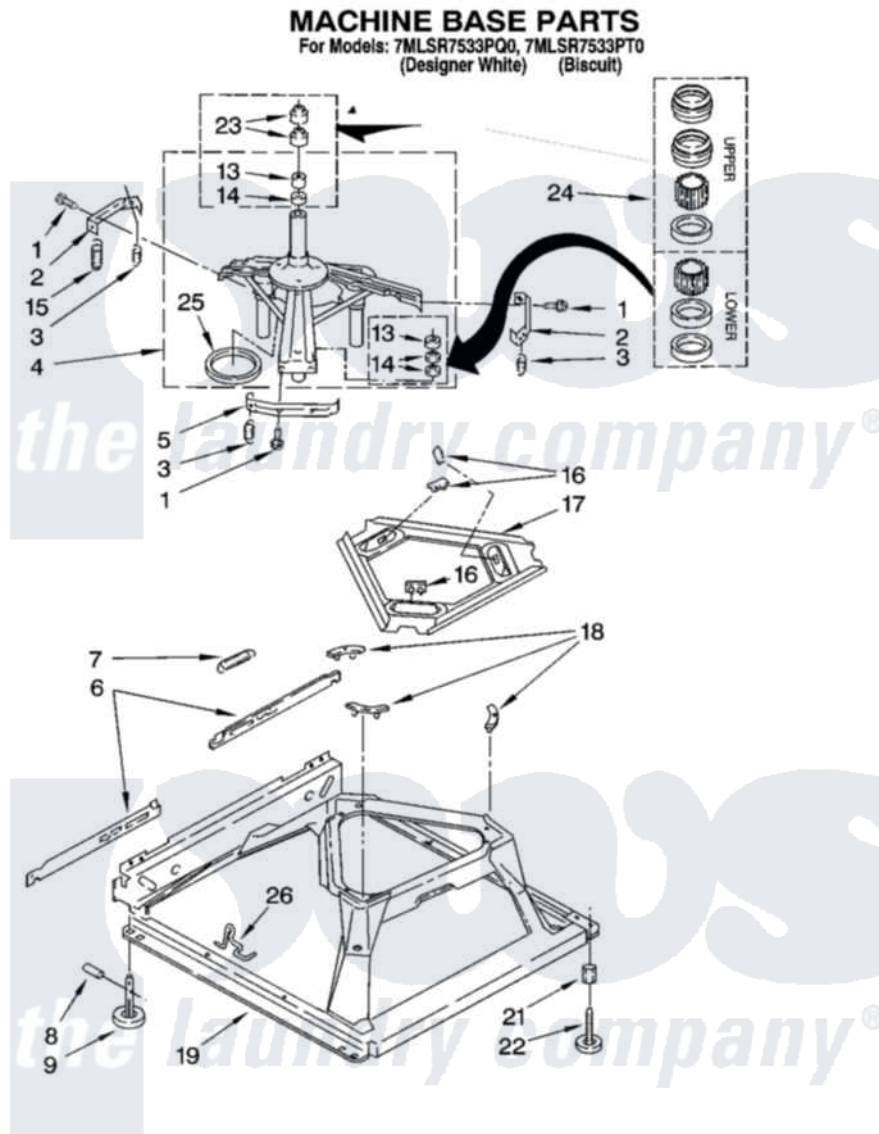

# Whirlpool 7MLSR7533PQ0 04 - MACHINE BASE PARTS

8180602

7

Whirlpool [Residential Whirlpool 7MLSR7533PQ0 Washer Parts](#) Parts Diagram 04 - MACHINE BASE PARTS  
Click on the part number to view part

Item	Original Part Number	Replaced By	Status	Part Description
1	<a href="#">3400076</a>			Screw, Bracket Mounting
2	<a href="#">64067</a>			Bracket, Spring Outer
3	<a href="#">63907</a>			Spring, Suspension
4	8575214	<a href="#">280184</a>		Support
5	<a href="#">64065</a>			Bracket, Spring Outer
6	<a href="#">63466</a>			Link, Leveling Mechanism
7	62597	<a href="#">8316845</a>		Spring
8	<a href="#">62837</a>			Pin, Knurled
9	62596	<a href="#">285244</a>		Feet-Leveling
13	3347047	<a href="#">8546455</a>		Bearing, Centerpost
14	357409	<a href="#">359449</a>		Seal, Agitator Shaft
15	388492	<a href="#">W10250667</a>		Spring, Counterweight
16	62568	<a href="#">285219</a>		Pad
17	<a href="#">3946509</a>			Plate, Suspension
18	3363660	<a href="#">285744</a>		Pad
19	3946512	<a href="#">285771</a>		Base

21	<a href="#">3359452</a>		Nut, Lock
22	389102	<a href="#">W10001130</a>	Foot, Leveling
23	356934	<a href="#">8577376</a>	Seal, Centerpost
24	<a href="#">285203</a>		Centerpost Bearing Kit
25	<a href="#">63134</a>		Ring, Sound Deadening
26	63806	<a href="#">W10145155</a>	Retainer, Suspension Spring