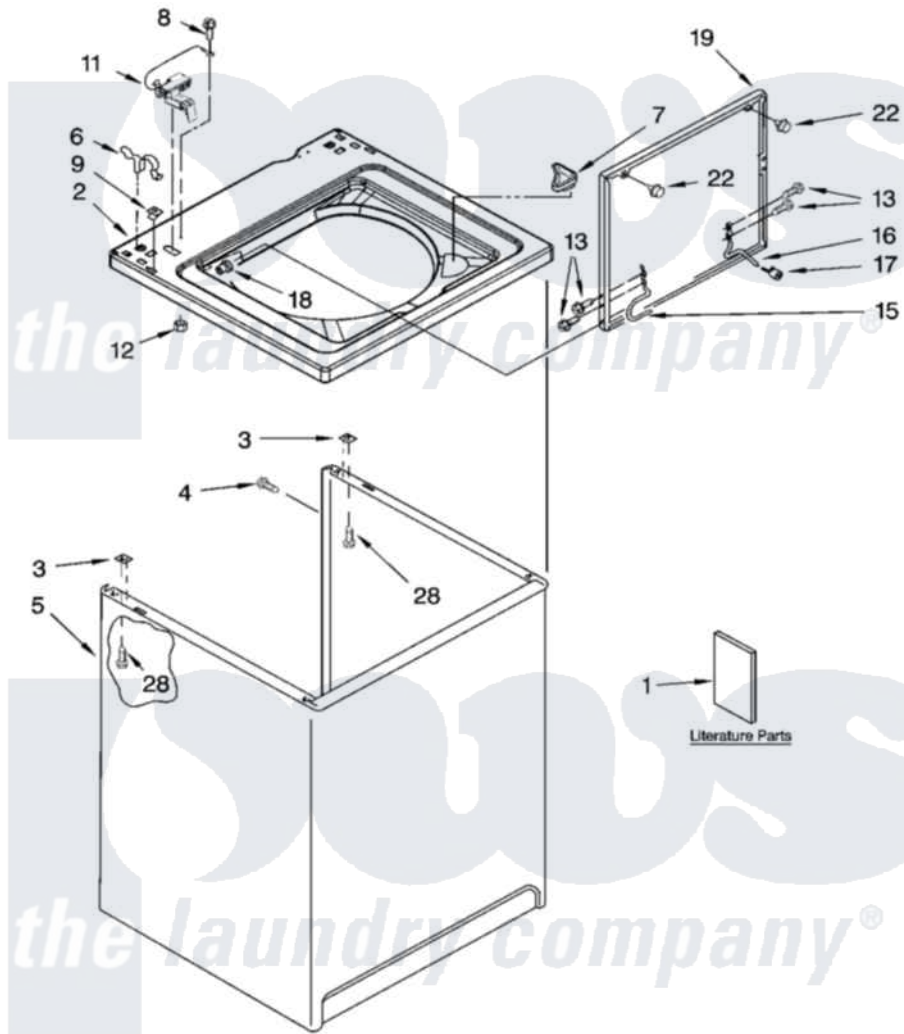

Whirlpool 7MLSR7533PT0 01 - TOP AND CABINET PARTS

TOP AND CABINET PARTS

For Models: 7MLSR7533PQ0, 7MLSR7533PT0
(Designer White) (Biscuit)

AUTOMATIC
WASHER

4-05 Litho in U.S.A. (drd)

1

Part No. 8180602 Rev. A

Whirlpool [Residential Whirlpool 7MLSR7533PT0 Washer Parts](#) Parts Diagram 01 - TOP AND CABINET PARTS

[Click on the part number to view part](#)

Item	Original Part Number	Replaced By	Status	Part Description
1	8539803		Not Available	Installation Instructions
"	8558603		Not Available	Feature Sheet
"	8558605		Not Available	Energy Guide (Mexico)
"	8539806		Not Available	Use & Care Guide
"	8543288		Not Available	Wiring Diagram
2	8318064			Top
"	8318066			Top
3	62750			Spacer, Cabinet To Top (4
4	3357011	308685		Side Trim)
5	63424			Cabinet
"	3954357			Cabinet
6	62780			Clip, Top And Cabinet And Rear Panel
7	3362952			Dispenser, Bleach
8	3351614			Screw, Gearcase Cover Mounting
9	357213			Nut, Push-In

11	8318084		Switch, Lid
12	8533959	680762	Nut
13	3351355	W10119828	Screw, Lid Hinge Mounting
15	8318088		Hinge, Lid
16	54583		Hinge, Lid
17	19119		Bumper, Lid Hinge
18	21258		Bearing, Lid Hinge
19	8557513	3957617	Lid
"	8557514	3957618	Lid
22	9724509		Bumper, Lid
28	3390631		Screw, 10-16 X 3/8