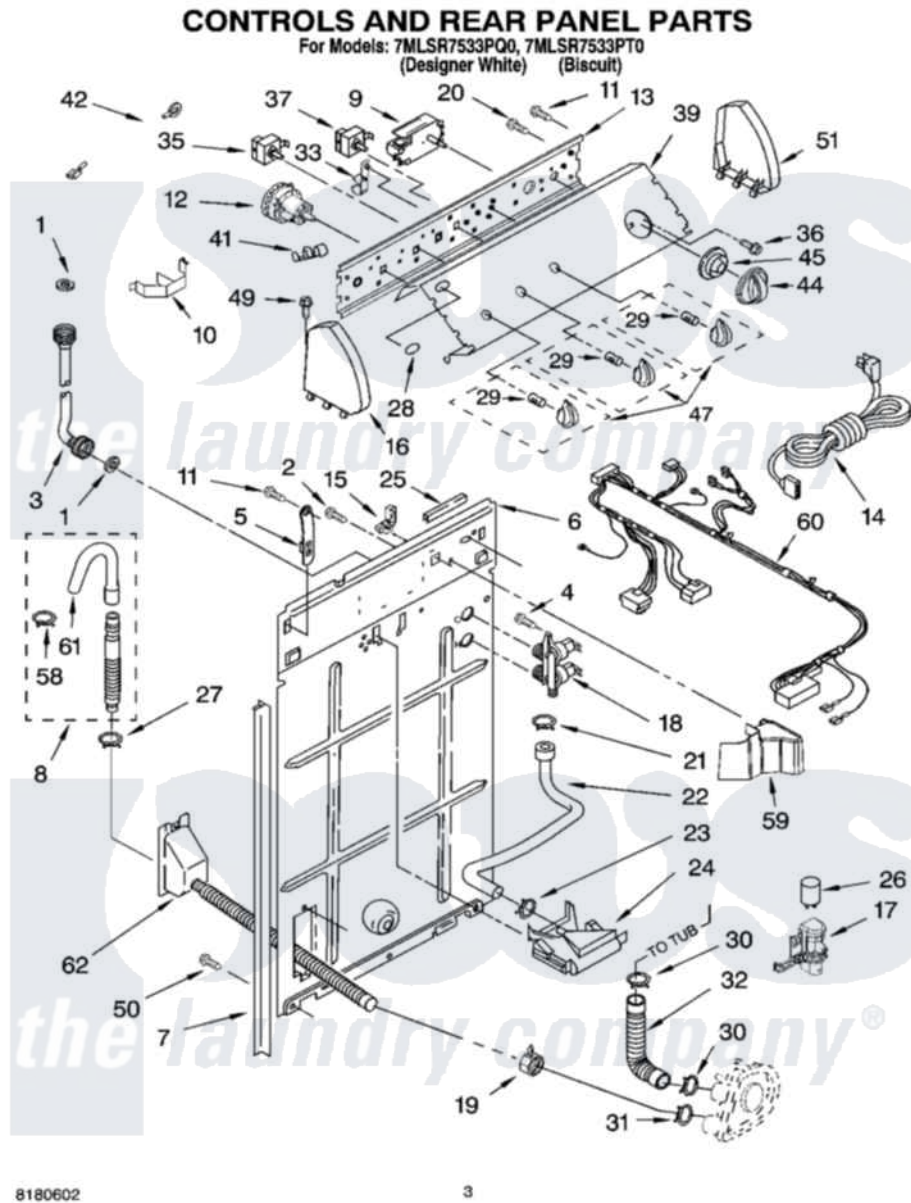

Whirlpool 7MLSR7533PT0 02 - CONTROLS AND REAR PANEL PARTS

Whirlpool [Residential Whirlpool 7MLSR7533PT0 Washer Parts](#) Parts Diagram 02 - CONTROLS AND REAR PANEL PARTS

[Click on the part number to view part](#)

Item	Original Part Number	Replaced By	Status	Part Description
1	3976300	16123		Washer Inlet-Hose Miscellaneous Parts Must be Ordered Separately.
2	3351614			Screw, Gearcase Cover Mounting
3	8571377	89503		Hose-Inlet
"	8571378	89503		Hose-Inlet
4	9740848			Screw, Mixing Valve Mounting
5	8568314			Strap, Console
6	8318405			Panel, Rear
7	62747			Pad, Rear Panel
8	3951609	285664		Hose
"	661577	285666		Hose
"	3357090	285702		Hose
9	3949208			Timer, Control
10	8055003			Clip, Harness And Pressure Switch