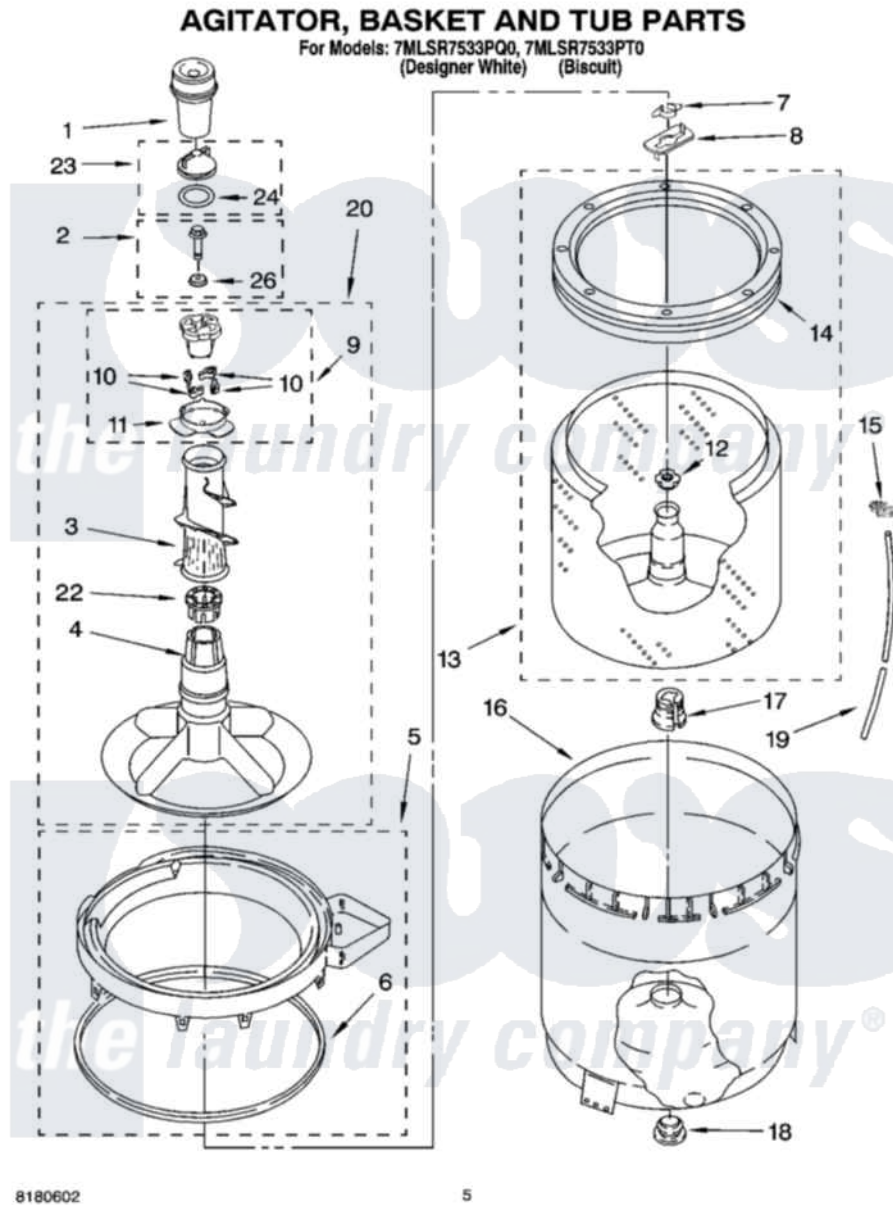

# Whirlpool 7MLSR7533PT0 03 - AGITATOR, BASKET AND TUB PARTS

8180602

5

Whirlpool Residential Whirlpool 7MLSR7533PT0 Washer Parts Parts Diagram 03 - AGITATOR, BASKET AND TUB PARTS

[Click on the part number to view part](#)

Item	Original Part Number	Replaced By	Status	Part Description
1	<a href="#">63580</a>			Dispenser, Fabric Softener
2	<a href="#">358237</a>			Screw And Washer
3	<a href="#">3348752</a>			Mover, Clothes
4	<a href="#">3347288</a>			Agitator
5	8528150	<a href="#">W10445870</a>		Ring-Tub
6	<a href="#">3976308</a>			Gasket, Tub Ring
7	<a href="#">3354845</a>			Clip, Agitator
8	3355921	<a href="#">8543666</a>		Washer, Agitator
9	3363663	<a href="#">285811</a>		Cam-Agitator
10	3366877	<a href="#">80040</a>		Dog-Agitator
11	<a href="#">3363661</a>			Bearing, Driven Cam
12	<a href="#">21366</a>			Nut, Spanner
13	8526017	<a href="#">W10389329</a>		Clothes Container, Assembly
14	8519788	<a href="#">387240</a>		Ring, Balance
15	<a href="#">2219077</a>			Clip, Pressure Switch Hose
16	<a href="#">63849</a>			Strain Relief, Power Cord

17	<a href="#">389140</a>		Tub Block, Basket Drive
18	<a href="#">383727</a>		Gasket, Centerpodt
19	3347780	<a href="#">353244</a>	Hose, Pressure Switch
20	3348117	<a href="#">285565</a>	Agitator
22	3350389	<a href="#">285587</a>	Washer
23	3354733	<a href="#">W10074580</a>	Cap, Barrier
24	3348855	<a href="#">W10072840</a>	Fabric Softener
26	<a href="#">3949550</a>		Washer