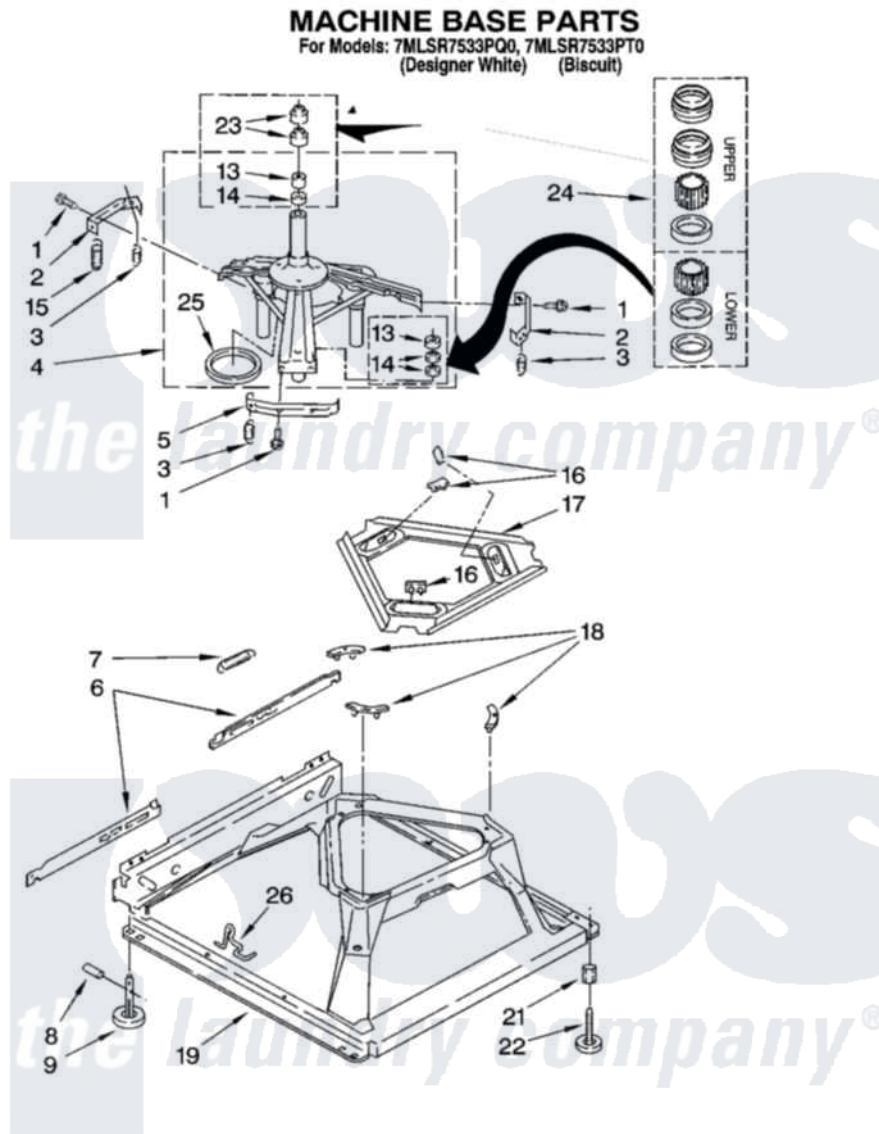

# Whirlpool 7MLSR7533PT0 04 - MACHINE BASE PARTS

8180602

7

Whirlpool [Residential Whirlpool 7MLSR7533PT0 Washer Parts](#) Parts Diagram 04 - MACHINE BASE PARTS  
Click on the part number to view part

Item	Original Part Number	Replaced By	Status	Part Description
1	<a href="#">3400076</a>			Screw, Bracket Mounting
2	<a href="#">64067</a>			Bracket, Spring Outer
3	<a href="#">63907</a>			Spring, Suspension
4	8575214	<a href="#">280184</a>		Support
5	<a href="#">64065</a>			Bracket, Spring Outer
6	<a href="#">63466</a>			Link, Leveling Mechanism
7	62597	<a href="#">8316845</a>		Spring
8	<a href="#">62837</a>			Pin, Knurled
9	62596	<a href="#">285244</a>		Feet-Leveling
13	3347047	<a href="#">8546455</a>		Bearing, Centerpost
14	357409	<a href="#">359449</a>		Seal, Agitator Shaft
15	388492	<a href="#">W10250667</a>		Spring, Counterweight
16	62568	<a href="#">285219</a>		Pad
17	<a href="#">3946509</a>			Plate, Suspension
18	3363660	<a href="#">285744</a>		Pad
19	3946512	<a href="#">285771</a>		Base

21	<a href="#">3359452</a>		Nut, Lock
22	389102	<a href="#">W10001130</a>	Foot, Leveling
23	356934	<a href="#">8577376</a>	Seal, Centerpost
24	<a href="#">285203</a>		Centerpost Bearing Kit
25	<a href="#">63134</a>		Ring, Sound Deadening
26	63806	<a href="#">W10145155</a>	Retainer, Suspension Spring