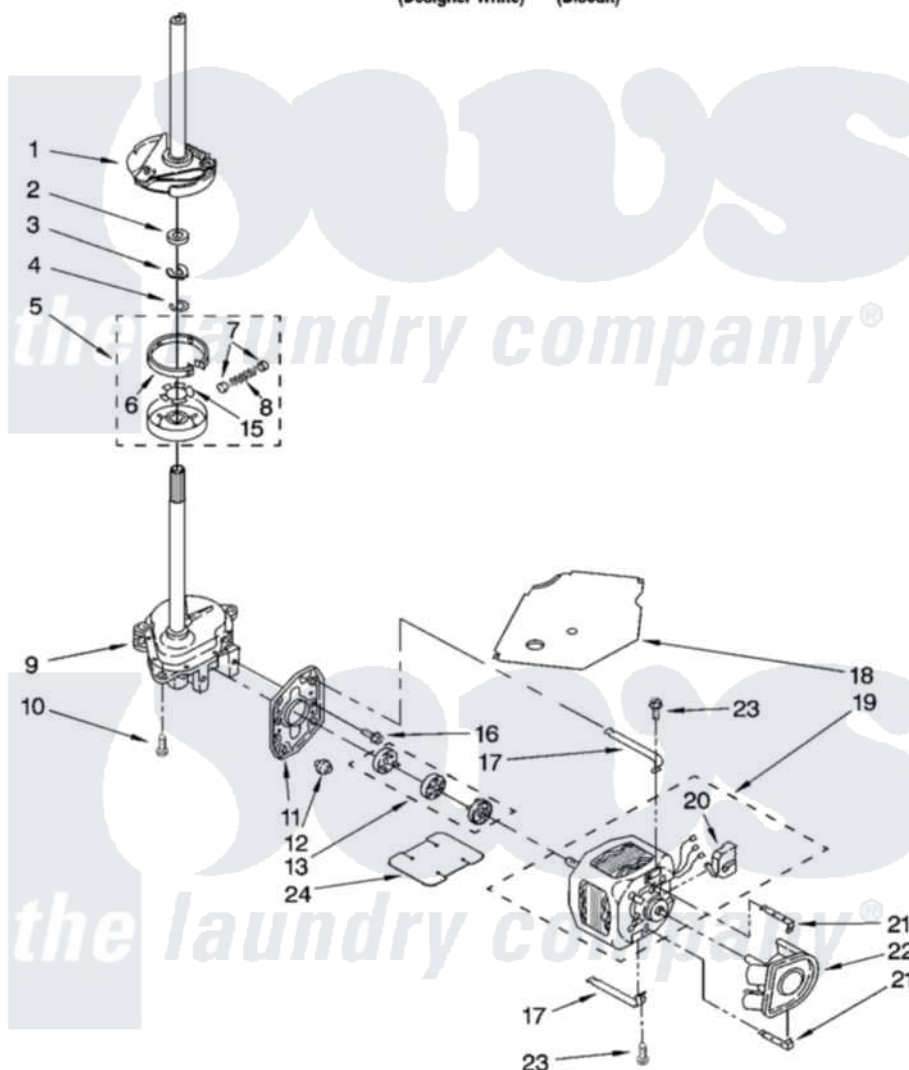

Whirlpool 7MLSR7533PT0 05 - BRAKE, CLUTCH, GEARCASE, MOTOR AND PUMP PARTS

BRAKE, CLUTCH, GEARCASE, MOTOR AND PUMP PARTS

For Models: 7MLSR7533PQ0, 7MLSR7533PT0
(Designer White) (Biscuit)

8

8180602

Whirlpool [Residential Whirlpool 7MLSR7533PT0 Washer Parts](#) Parts Diagram 05 - BRAKE, CLUTCH, GEARCASE, MOTOR AND PUMP PARTS

[Click on the part number to view part](#)

Item	Original Part Number	Replaced By	Status	Part Description
1	388952	285792		Basketdrive
2	63292			Washer, Spin Tube Thrust
3	62697	W10080230		Ring, Spin Tube Support
4	63283	285353		Ring
5	3951311	285785		Clutch
6	3951308	285790		Lining
7	62646			Cap, Clutch Spring
8	3946792			Spring And Damper Assembly
9	8532118	3360629		Gearcase
10	3357334	3400516		Screw Anti-Rattle
11	62611			Plate, Motor Mount To Gearcase
12	62691			Grommet, Motor
13	285753	285753A		Coupling
15	3355454			Clip, Main Drive

16	3400516		Screw Anti-Rattle
17	3349637	W10086010	Retainer, Motor
18	3362089		Shield, Tub To Motor
19	8528157	661600	Motor, Main Drive
20	3952056		Switch, Main Drive Motor
21	8546127		Retainer, Pump
22	3363394		Pump
23	3387485	273556	Screw, 10-16 X 5/8
24	8316060		Shield, Tub To Motor