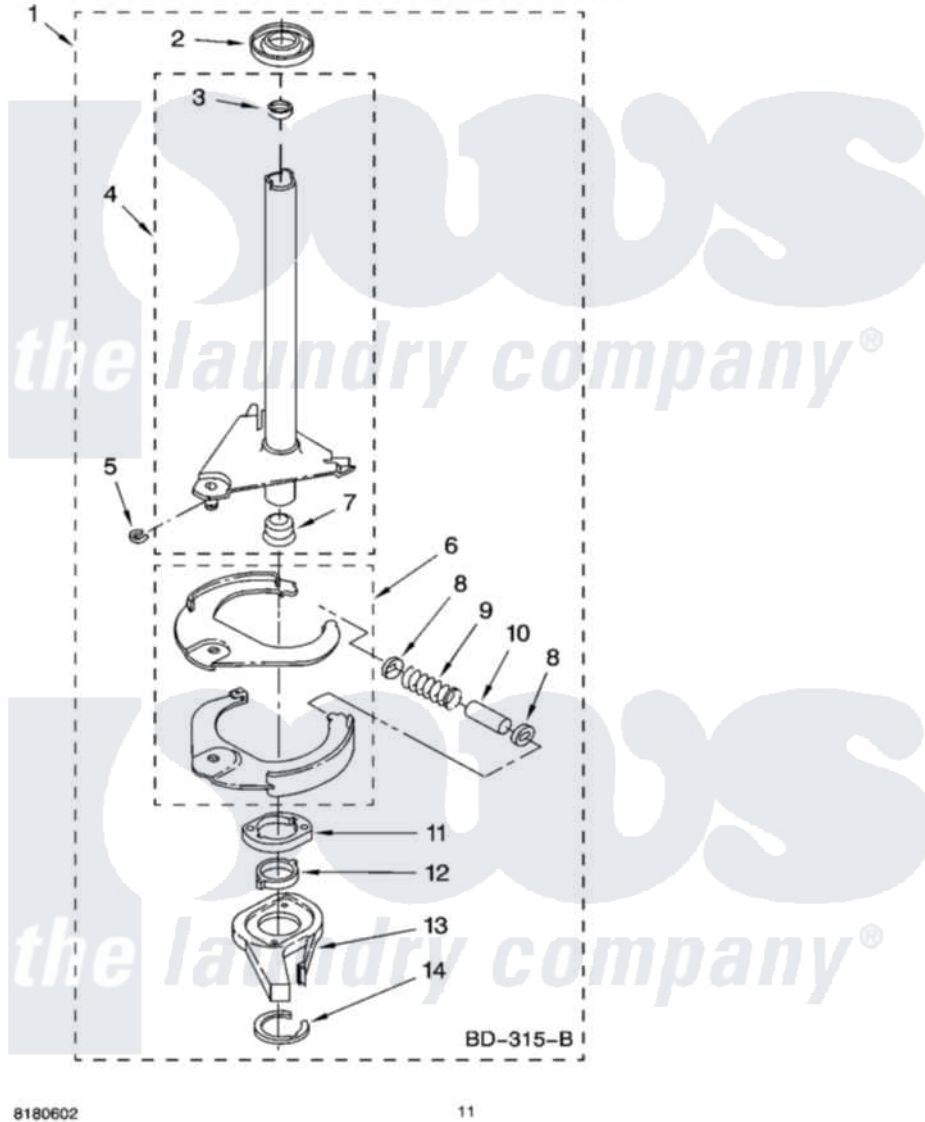

Whirlpool 7MLSR7533PT0 07 - BRAKE AND DRIVE TUBE PARTS

BRAKE AND DRIVE TUBE PARTS

For Models: 7MLSR7533PQ0, 7MLSR7533PT0
(Designer White) (Biscuit)

8180602

11

Whirlpool Residential Whirlpool 7MLSR7533PT0 Washer Parts Parts Diagram 07 - BRAKE AND DRIVE TUBE PARTS
Click on the part number to view part

Item	Original Part Number	Replaced By	Status	Part Description
1	388952	285792		Basketdrive
2	62658			Ring, Thrust
3	356427			Seal, Spin Pinion
4	64027	64208		Tube-Spin
5	64035	W10083190		Ring, Retaining
6	64232	285438		Shoe-Brake
7	62703	8546462		"T" Bearing, Spin Tube
8	3353956	285658		Sleeve
9	387806		Not Available	Spring, Brake
10	3355360	285658		Sleeve
11	661516	8546461		Cam, Brake Release
12	63022			Sleeve, Cam
13	64194	285790		Lining
14	90368	W10083200		Ring, Retaining
"	N/A		Not Available	FOLLOWING PARTS NOT ILLUSTRATED
"	285208			Lubricant