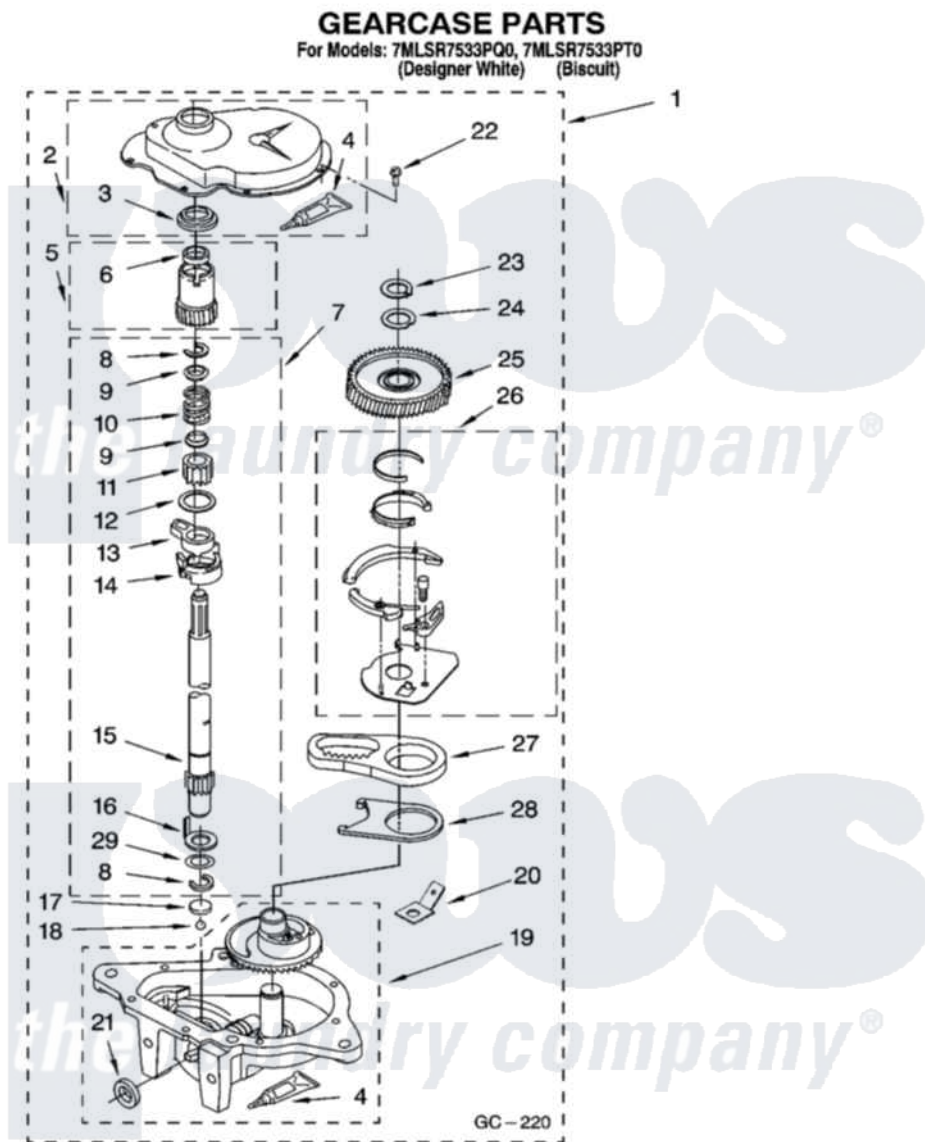

Whirlpool 7MLSR7533PT0 08 - GEARCASE PARTS

12

8180602

Whirlpool [Residential Whirlpool 7MLSR7533PT0 Washer Parts](#) Parts Diagram 08 - GEARCASE PARTS
Click on the part number to view part

Item	Original Part Number	Replaced By	Status	Part Description
1	8532118	3360629		Gearcase
2	285202			Cover, Gearcase
3	3349985			Seal, Gearcase Cover
4	285195			Sealer Sealer, Gasket
5	63320	285362		Gear and Pinion
6	356427			Seal, Spin Pinion
7	389387			Shaft, Agitator
8	90369		Not Available	Ring, Retaining (2)
9	62677			Retainer, Spring
10	62676			Spring, Agitator
11	63273	285509		Shaft, Agitator
12	62619			Washer, Agitator Gear
13	62580	285206		Cam-Agitator
14	62581	285206		Cam-Agitator
15	285509			Shaft, Agitator
16	62618			Washer, Cam Thrust

17	16018	285205	Bearing
18	85529	285205	Bearing
19	389230	285515	Gearcase
20	3949116	Not Available	BLOCK TAB, TERMINAL
21	285352		Seal Kit, Thrust Plug
22	3351614		Screw, Gearcase Cover Mounting
23	3362552	285765	Ring-Retrn
24	285735	285766	Washer Kit, Thrust
25	62570	285362	Gear and Pinon
26	388253	999516	Shelf-Glas
27	3349296	8546456	Rack, Connecting
28	62621		Actuator, Shift
29	388815		Washer, Intermediate 1 3976263 Miscellaneous Parts Bag 2 3976300 Washer, Inlet Hose 3 3366913 Clamp, Hose