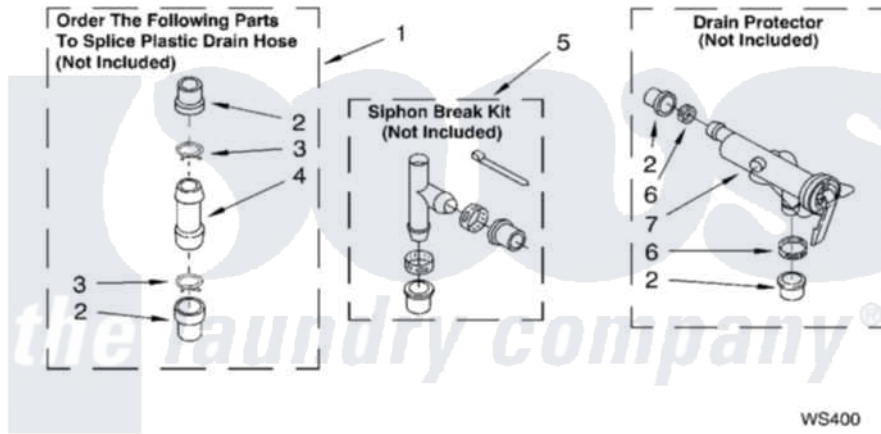

**WATER SYSTEM PARTS**

For Model: 7MLSR7534MT0  
(Biscuit)

8180074

13

Whirlpool [Residential Whirlpool 7MLSR7534MT0 Washer Parts](#) Parts Diagram 09 - WATER SYSTEM PARTS  
Click on the part number to view part

Item	Original Part Number	Replaced By	Status	Part Description
1	<a href="#">285442</a>			Water System Parts
2	<a href="#">285321</a>			Water System Parts
3	370447	<a href="#">285655</a>		Clamp, Hose
4	<a href="#">16272</a>			Connector, Straight
5	<a href="#">285320</a>			Water System Parts
6	65349	<a href="#">285655</a>		Clamp, Hose
7	<a href="#">367031</a>			Water System Parts