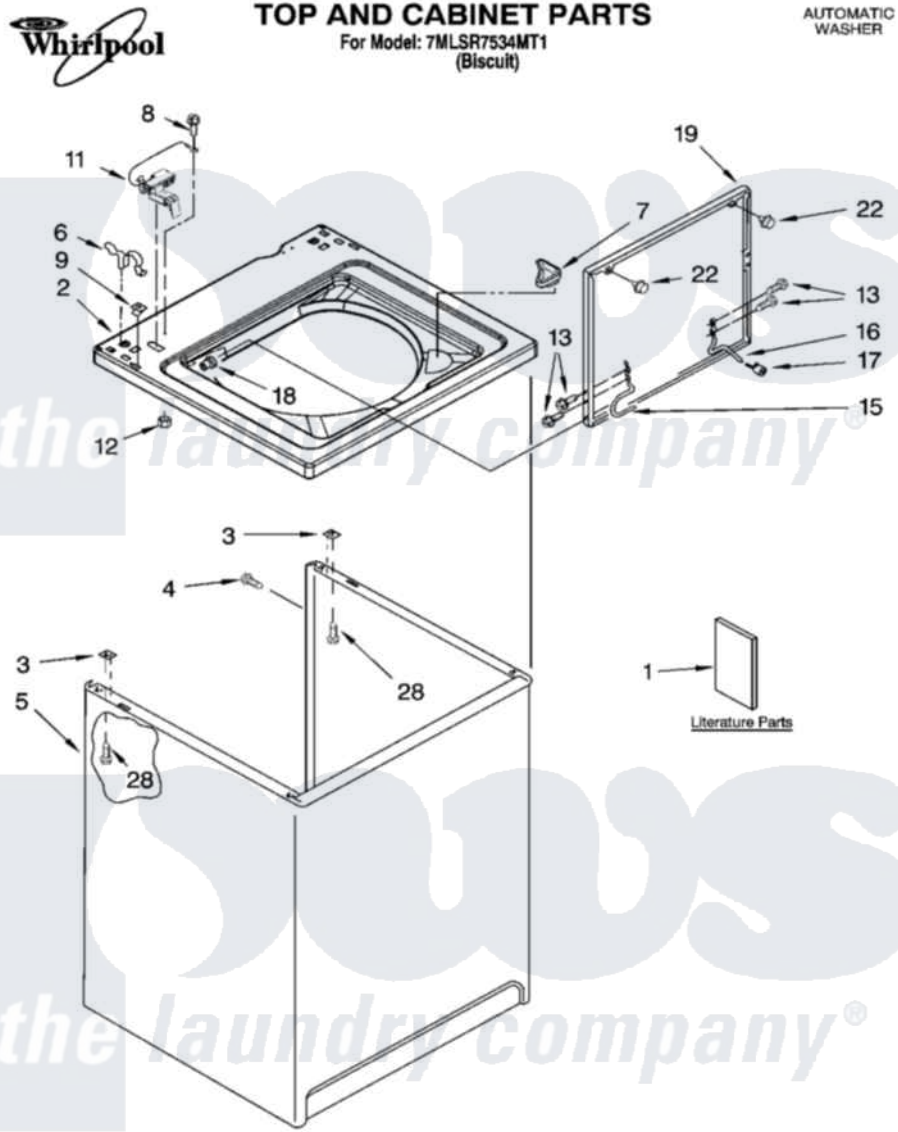

Whirlpool 7MLSR7534MT1 01 - TOP AND CABINET PARTS

10-03 Litho in U.S.A. (drd)

1

Part No. 8180124

Whirlpool [Residential Whirlpool 7MLSR7534MT1 Washer Parts](#) Parts Diagram 01 - TOP AND CABINET PARTS
 Click on the part number to view part

Item	Original Part Number	Replaced By	Status	Part Description
1	LIT3954763		Not Available	Literature Parts (Installation Instructions)
"	LIT8539772		Not Available	Literature Parts (Energy Guide (Mexico))
"	LIT8539737		Not Available	Literature Parts (Use & Care Guide)
"	LIT8543288		Not Available	Literature Parts (Wiring Diagram)
2	8318066			Top
3	62750			Spacer, Cabinet To Top (4)
4	3357011	308685		Side Trim)
5	3954357			Cabinet
6	62780			Clip, Top And Cabinet And Rear Panel
7	3362952			Dispenser, Bleach
8	3351614			Screw, Gearcase Cover Mounting
9	357213			Nut, Push-In
11	8318084			Switch, Lid

12	3400901	680762	Nut
13	3351355	W10119828	Screw, Lid Hinge Mounting
15	8318088		Hinge, Lid
16	54583		Hinge, Lid
17	19119		Bumper, Lid Hinge
18	21258		Bearing, Lid Hinge
19	8557514	3957618	Lid
22	9724509		Bumper, Lid
28	3390631		Screw, 10-16 X 3/8