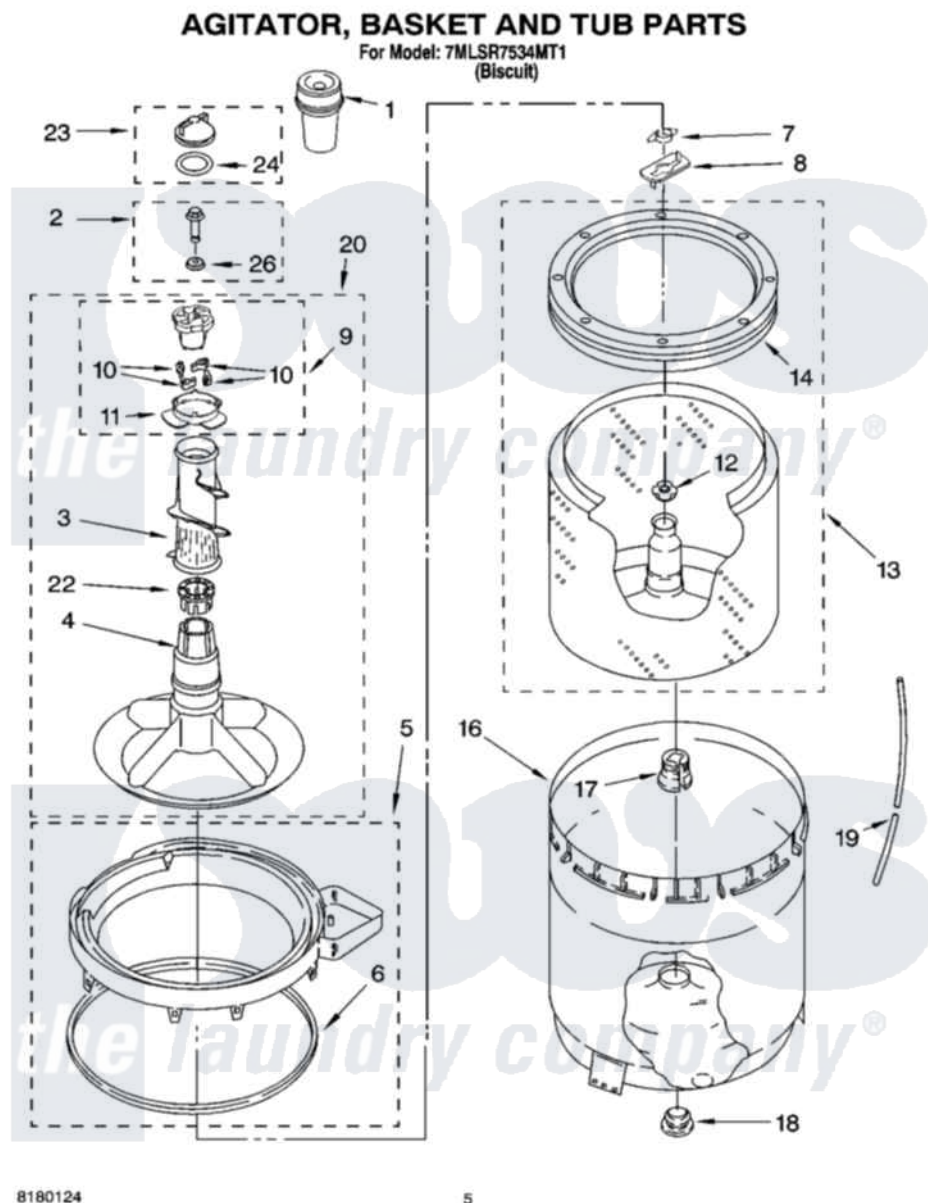

Whirlpool 7MLSR7534MT1 03 - AGITATOR, BASKET AND TUB PARTS

8180124

5

Whirlpool [Residential Whirlpool 7MLSR7534MT1 Washer Parts](#) Parts Diagram 03 - AGITATOR, BASKET AND TUB PARTS

[Click on the part number to view part](#)

Item	Original Part Number	Replaced By	Status	Part Description
1	63580			Dispenser, Fabric Softener
2	358237			Screw And Washer
3	3348752			Mover, Clothes
4	3347288			Agitator
5	8528150	W10445870		Ring-Tub
6	3976308			Gasket, Tub Ring
7	3354845			Clip, Agitator
8	3355921	8543666		Washer, Agitator
9	3363663	285811		Cam-Agitator
10	3366877	80040		Dog-Agitator
11	3363661			Bearing, Driven Cam
12	21366			Nut, Spanner
13	8526017	W10389329		Clothes Container, Assembly
14	8519788	387240		Ring, Balance
16	63849			Strain Relief, Power Cord
17	389140			Tub Block, Basket Drive

18	383727		Gasket, Centerpodt
19	3347780	353244	Hose, Pressure Switch
20	3348117	285565	Agitator
22	3350389	285587	Washer
23	3354733	W10074580	Cap, Barrier
24	3348855	W10072840	Fabric Softener
26	3949550		Washer