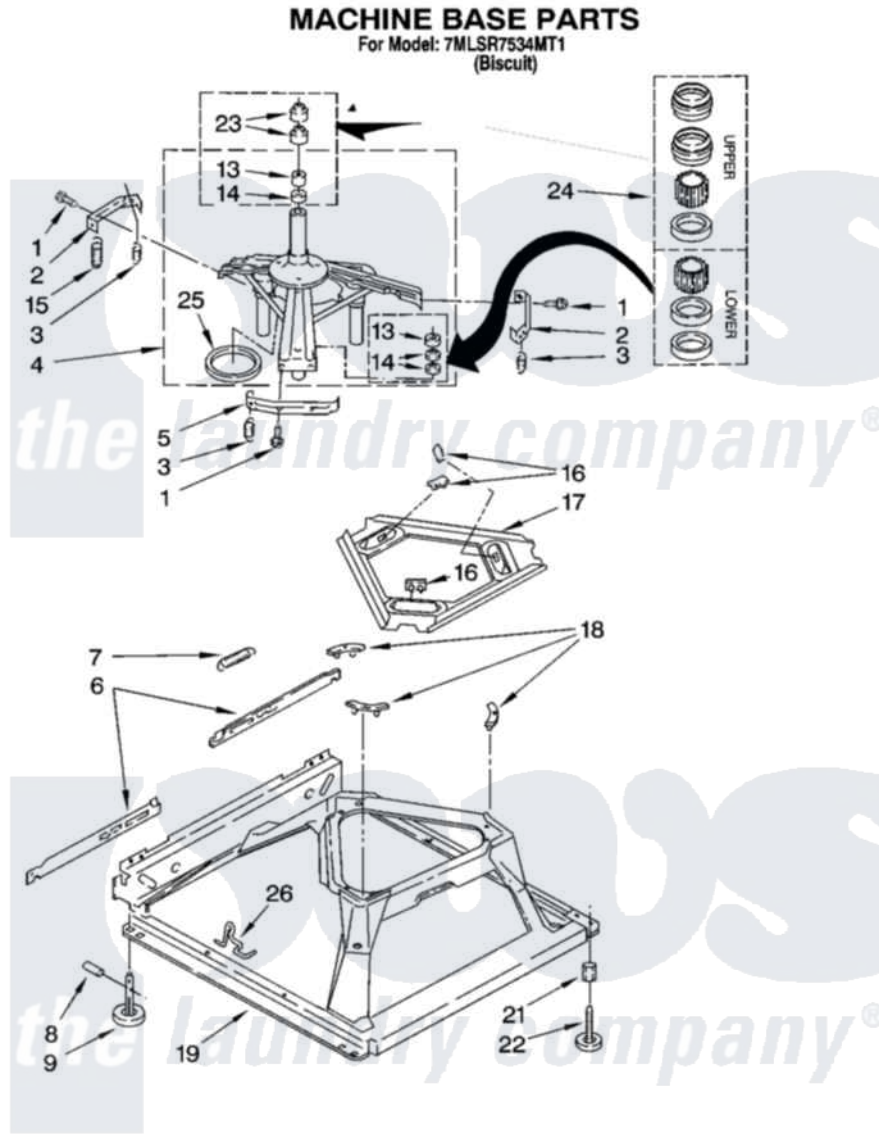

# Whirlpool 7MLSR7534MT1 04 - MACHINE BASE PARTS

8180124

7

Whirlpool [Residential Whirlpool 7MLSR7534MT1 Washer Parts](#) Parts Diagram 04 - MACHINE BASE PARTS  
Click on the part number to view part

Item	Original Part Number	Replaced By	Status	Part Description
1	<a href="#">3400076</a>			Screw, Bracket Mounting
2	<a href="#">64067</a>			Bracket, Spring Outer
3	<a href="#">63907</a>			Spring, Suspension
4	3362087	<a href="#">280184</a>		Support
5	<a href="#">64065</a>			Bracket, Spring Outer
6	<a href="#">63466</a>			Link, Leveling Mechanism
7	62597	<a href="#">8316845</a>		Spring
8	<a href="#">62837</a>			Pin, Knurled
9	62596	<a href="#">285244</a>		Feet-Leveling
13	3347047	<a href="#">8546455</a>		Bearing, Centerpost
14	357409	<a href="#">359449</a>		Seal, Agitator Shaft
15	388492	<a href="#">W10250667</a>		Spring, Counterweight
16	62568	<a href="#">285219</a>		Pad
17	<a href="#">3946509</a>			Plate, Suspension
18	3363660	<a href="#">285744</a>		Pad
19	3946512	<a href="#">285771</a>		Base

21	<a href="#">3359452</a>		Nut, Lock
22	389102	<a href="#">W10001130</a>	Foot, Leveling
23	356934	<a href="#">8577376</a>	Seal, Centerpost
24	<a href="#">285203</a>		Centerpost Bearing Kit
25	<a href="#">63134</a>		Ring, Sound Deadening
26	63806	<a href="#">W10145155</a>	Retainer, Suspension Spring