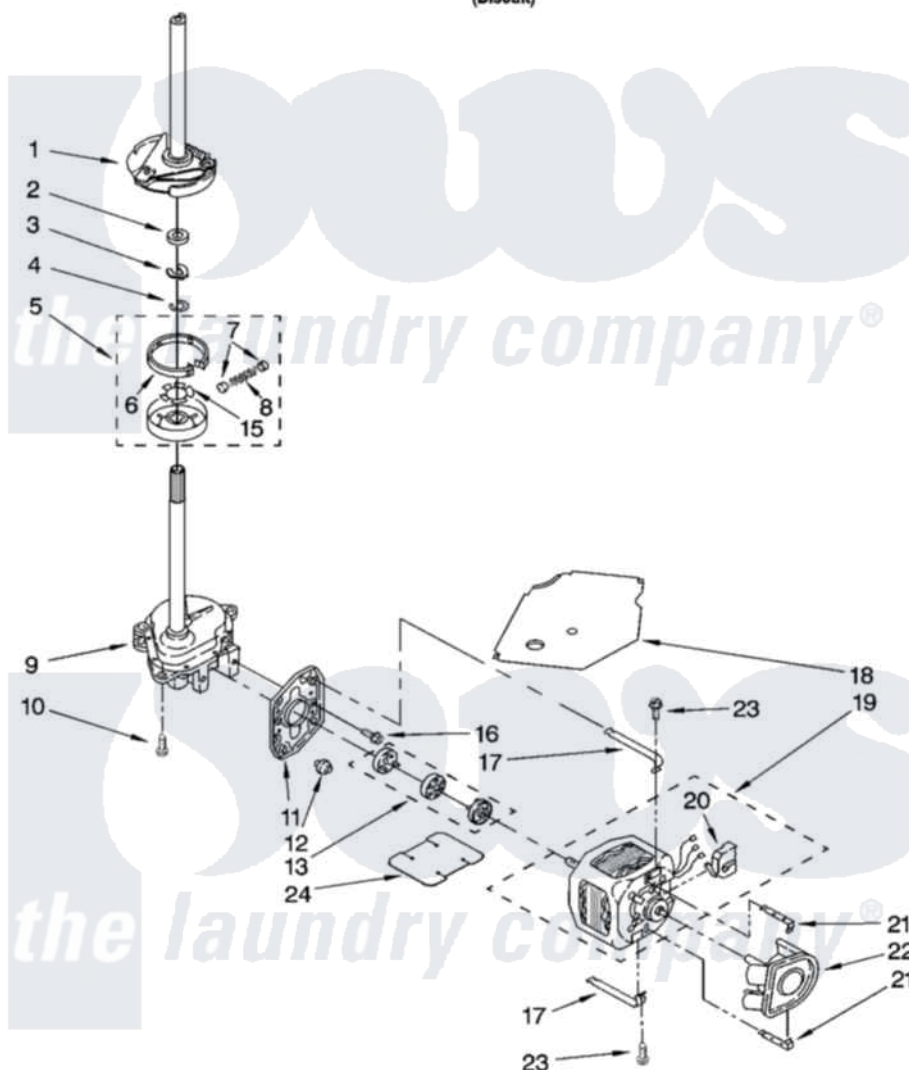

Whirlpool 7MLSR7534MT1 05 - BRAKE, CLUTCH, GEARCASE, MOTOR AND PUMP PARTS

BRAKE, CLUTCH, GEARCASE, MOTOR AND PUMP PARTS

For Model: 7MLSR7534MT1
(Biscuit)

8

8180124

Whirlpool [Residential Whirlpool 7MLSR7534MT1 Washer Parts](#) Parts Diagram 05 - BRAKE, CLUTCH, GEARCASE, MOTOR AND PUMP PARTS

[Click on the part number to view part](#)

Item	Original Part Number	Replaced By	Status	Part Description
1	388952	285792		Basketdrive
2	63292			Washer, Spin Tube Thrust
3	62697	W10080230		Ring, Spin Tube Support
4	63283	285353		Ring
5	3951311	285785		Clutch
6	3951308	285790		Lining
7	62646			Cap, Clutch Spring
8	3946792			Spring And Damper Assembly
9	8532118	3360629		Gearcase
10	3357334	3400516		Screw Anti-Rattle
11	62611			Plate, Motor Mount To Gearcase
12	62691			Grommet, Motor
13	285753	285753A		Coupling
15	3355454			Clip, Main Drive

16	3400516		Screw Anti-Rattle
17	3349637	W10086010	Retainer, Motor
18	3362089		Shield, Tub To Motor
19	8528157	661600	Motor, Main Drive
20	3952056		Switch, Main Drive Motor
21	8546127		Retainer, Pump
22	3363394		Pump
23	3387485	273556	Screw, 10-16 X 5/8
24	8316060		Shield, Tub To Motor