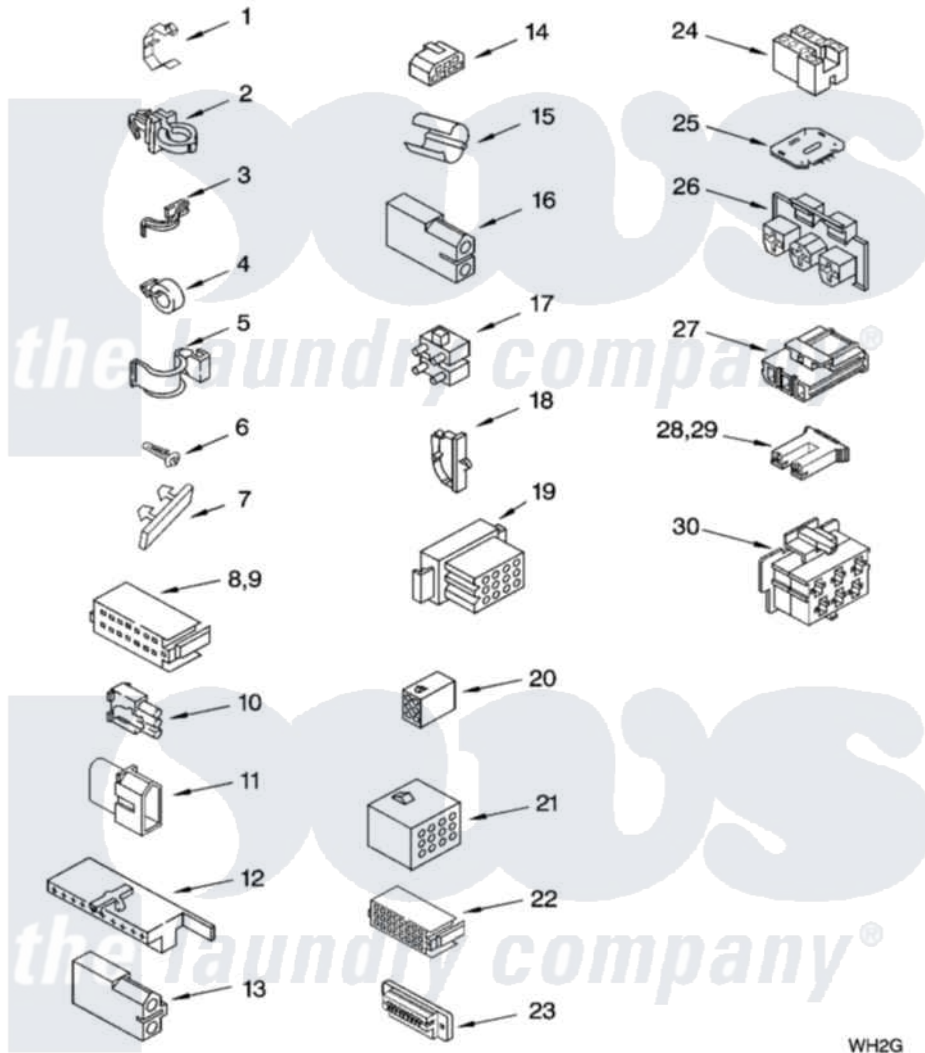

Whirlpool 7MLSR7534MT1 06 - WIRING HARNESS PARTS

WIRING HARNESS PARTS

For Model: 7MLSR7534MT1
(Biscuit)

WH2G

8180124

9

Whirlpool [Residential Whirlpool 7MLSR7534MT1 Washer Parts](#) Parts Diagram 06 - WIRING HARNESS PARTS
Click on the part number to view part

Item	Original Part Number	Replaced By	Status	Part Description
1	3349557			Retainer, Harness
2	388498		Not Available	Clip, Harness
3	3347812	8528351		Clip
4	3352501	8559320		Restraint, Hose
5	90016			Clip, Pressure Switch Hose
6	3390496	8281256		Clip, Harness
7	389379			Retainer, Side To Feature Panel
8	352090			Timer, Block Disconnect
9	352089			Timer, Block Disconnect
10	62889			Receptacle, Terminal
11	353424			Plug, Terminal
12	62505			Block, Disconnect
13	3348075			Block, Disconnect (Motor 3 Speed) (Use Term. 94613 Or 94614)
14	3347243			Block, Disconnect

15	63523		Harness, Protector
16	717252		Receptacle, Terminal
17	387566		Plug, Terminal (4-Way) (Power Cord) (Use M3 Screws)
18	3352944		Clip, Harness
19	3390423	Not Available	Block, Disconnect (12-Way) (Timer) (Use Term. 94613)
20	3347730	Not Available	Receptacle, (6-Way) (Use Term. 94613)
21	388818		Plug, Terminal (12-Way) (Use Term. 94613 Or 94614)
22	3369366	Not Available	Timer, Block Disconnect (Black) (Amp) (Use Term. 3369365)
23	3349494		Connector, Etc
24	60687		Connector, Relay (Use Term. 308569)
25	3407125	3955728	Control, Etc
26	3948617	2172937	Connector
27	3360056		Connector
28	3354925		Block, Connector
29	3354926		Block, Connector
30	3948615	Not Available	Connector (T.P.A.) (6-Circuit) (Temp. Switch) (Use Term. 3948619 OR 3948620.)