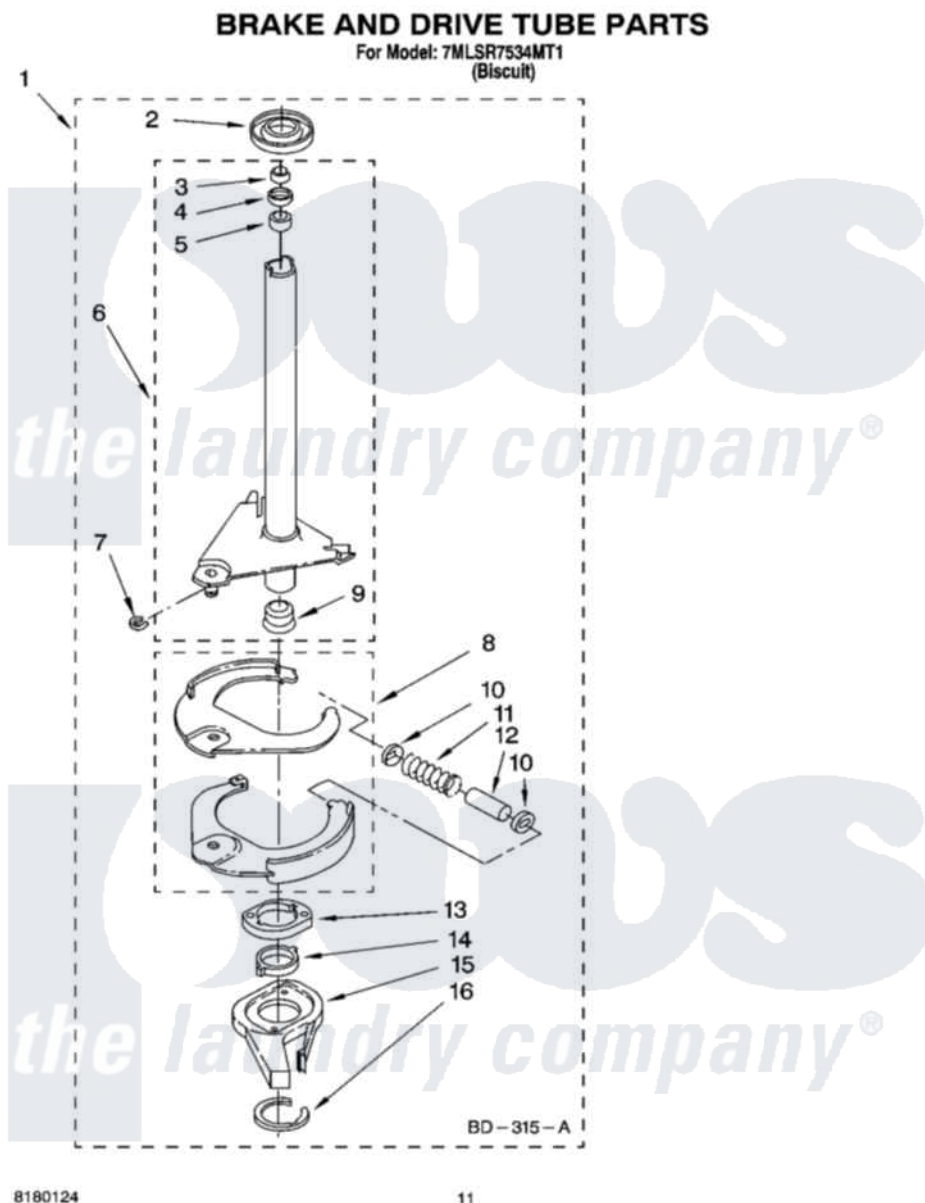

Whirlpool 7MLSR7534MT1 07 - BRAKE AND DRIVE TUBE PARTS

Whirlpool [Residential Whirlpool 7MLSR7534MT1 Washer Parts](#) Parts Diagram 07 - BRAKE AND DRIVE TUBE PARTS
Click on the part number to view part

Item	Original Part Number	Replaced By	Status	Part Description
1	388952	285792		Basketdrive
2	62658			Ring, Thrust
3	91939			Seal, Shaft
4	356427			Seal, Spin Pinion
5	356937			Spacer, Drive Tube
6	64027	64208		Tube-Spin
7	64035	W10083190		Ring, Retaining
8	64232	285438		Shoe-Brake
9	62703	8546462		"T" Bearing, Spin Tube
10	62648	285658		Sleeve
11	387806		Not Available	Spring, Brake
12	62909	285658		Sleeve
13	63023	8546461		Cam, Brake Release
14	63022			Sleeve, Cam
15	64194	285790		Lining
16	90368	W10083200		Ring, Retaining

" N/A

Not Available

FOLLOWING PARTS NOT
ILLUSTRATED

" [285208](#)

Lubricant