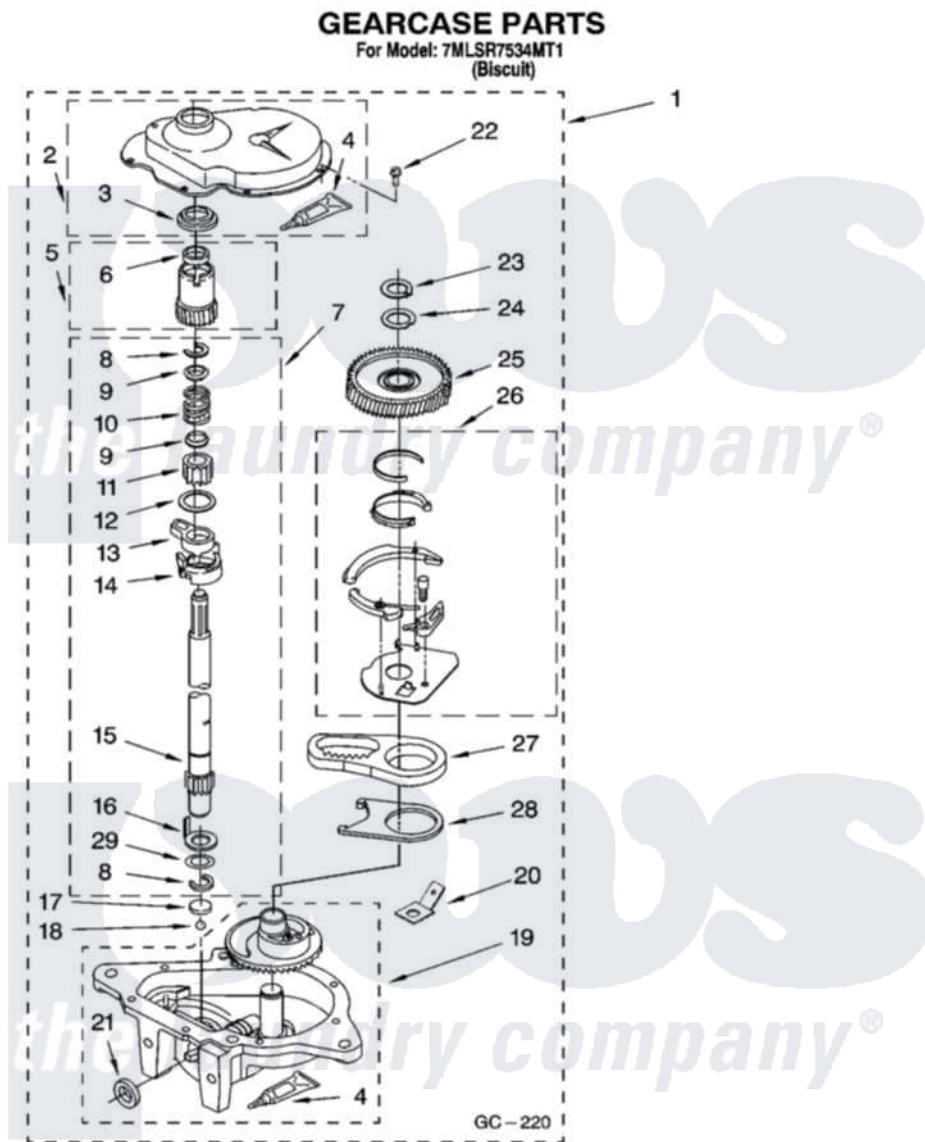

Whirlpool 7MLSR7534MT1 08 - GEARCASE PARTS

12

8180124

Whirlpool [Residential Whirlpool 7MLSR7534MT1 Washer Parts](#) Parts Diagram 08 - GEARCASE PARTS
Click on the part number to view part

Item	Original Part Number	Replaced By	Status	Part Description
1	8532118	3360629		Gearcase
2	285202			Cover, Gearcase
3	3349985			Seal, Gearcase Cover
4	285195			Sealer Sealer, Gasket
5	63320	285362		Gear and Pinion
6	356427			Seal, Spin Pinion
7	389387			Shaft, Agitator
8	90369		Not Available	Ring, Retaining (2)
9	62677			Retainer, Spring
10	62676			Spring, Agitator
11	63273	285509		Shaft, Agitator
12	62619			Washer, Agitator Gear
13	62580	285206		Cam-Agitator
14	62581	285206		Cam-Agitator
15	285509			Shaft, Agitator
16	62618			Washer, Cam Thrust

17	16018	285205	Bearing
18	85529	285205	Bearing
19	389230	285515	Gearcase
20	3949116	Not Available	BLOCK TAB, TERMINAL
21	285352		Seal Kit, Thrust Plug
22	3351614		Screw, Gearcase Cover Mounting
23	3362552	285765	Ring-Retrn
24	285735	285766	Washer Kit, Thrust
25	62570	285362	Gear and Pinon
26	388253	999516	Shelf-Glas
27	3349296	8546456	Rack, Connecting
28	62621		Actuator, Shift
29	388815		Washer, Intermediate 1 3976263 Miscellaneous Parts Bag 2 3976300 Washer, Inlet Hose 3 3366913 Clamp, Hose