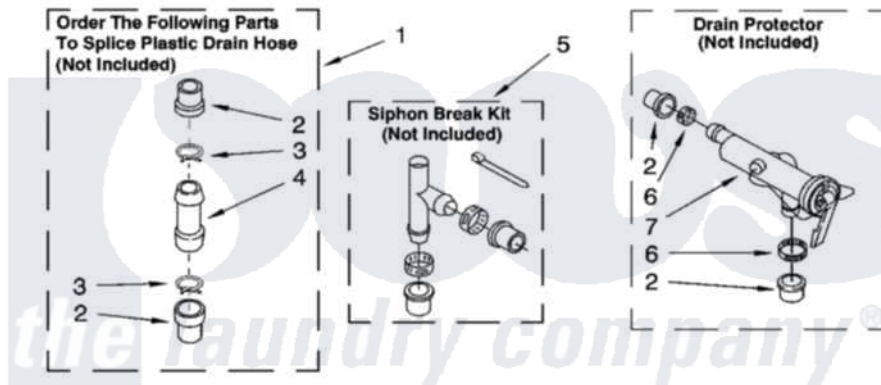

**WATER SYSTEM PARTS**

For Model: 7MLSR7534MT1  
(Biscuit)

WS400

8180124

13

Whirlpool [Residential Whirlpool 7MLSR7534MT1 Washer Parts](#) Parts Diagram 09 - WATER SYSTEM PARTS  
Click on the part number to view part

Item	Original Part Number	Replaced By	Status	Part Description
1	<a href="#">285442</a>			Water System Parts
2	<a href="#">285321</a>			Water System Parts
3	370447	<a href="#">285655</a>		Clamp, Hose
4	<a href="#">16272</a>			Connector, Straight
5	<a href="#">285320</a>			Water System Parts
6	65349	<a href="#">285655</a>		Clamp, Hose
7	<a href="#">367031</a>			Water System Parts