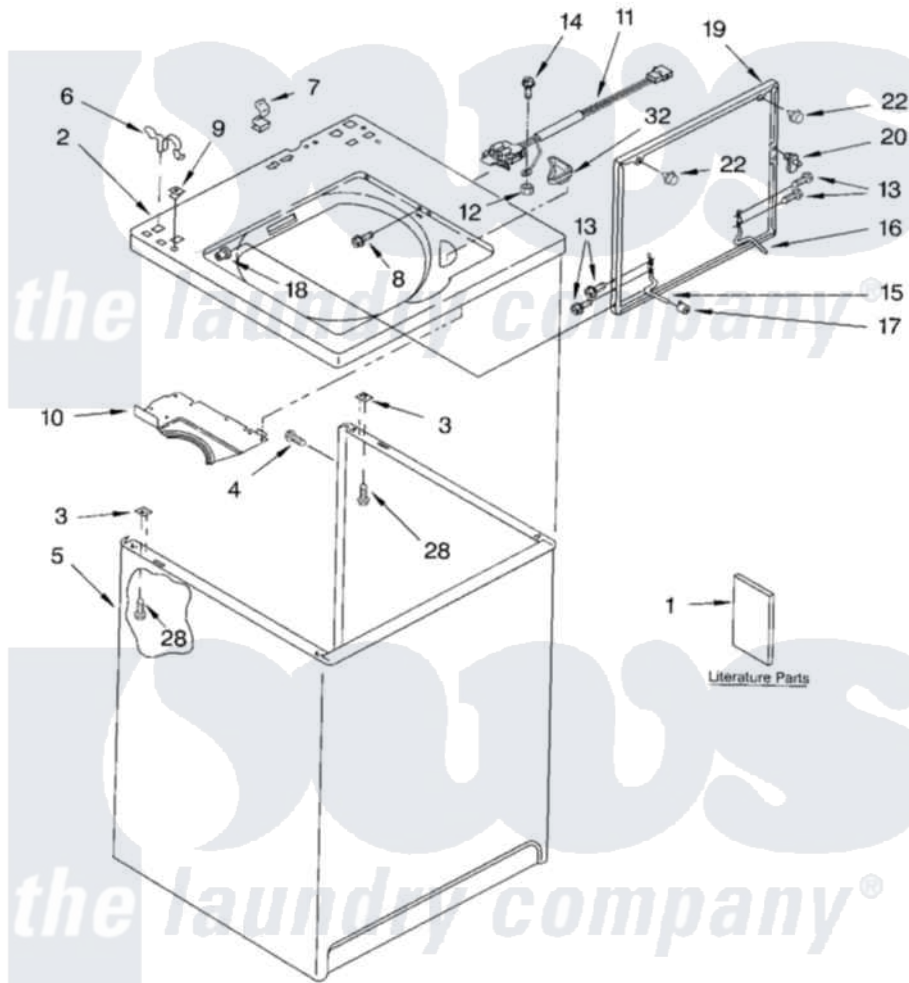

Whirlpool 7MLSR8523MT0 01 - TOP AND CABINET PARTS

TOP AND CABINET PARTS

For Model: 7MLSR8523MT0
(Biscuit)

AUTOMATIC
WASHER

8-03 Litho in U.S.A. (dtd)

1

Part No. 8180075

Whirlpool [Residential Whirlpool 7MLSR8523MT0 Washer Parts](#) Parts Diagram 01 - TOP AND CABINET PARTS
Click on the part number to view part

Item	Original Part Number	Replaced By	Status	Part Description
1	LIT3954763		Not Available	Literature Parts (Installation Instructions)
"	LIT8539772		Not Available	Literature Parts (Energy Guide (Mexico))
"	LIT8539737		Not Available	Literature Parts (Use & Care Guide)
"	LIT8543288		Not Available	Literature Parts (Wiring Diagram)
2	8271380			Top
3	62750			Spacer, Cabinet To Top (4)
4	3357011	308685		Side Trim)
5	3954357			Cabinet
6	62780			Clip, Top And Cabinet And Rear Panel
7	90016			Clip, Pressure Switch Hose
8	3356311			Screw And Washer, Lid Switch Shield
9	357213			Nut, Push-In
10	3950994			Shield, Lid Switch

11	3950298		Switch, Lid
12	3400901	680762	Nut
13	3351355	W10119828	Screw, Lid Hinge Mounting
14	3351614		Screw, Gearcase Cover Mounting
15	54584		Hinge, Lid
16	91770		Hinge, Lid
17	19119		Bumper, Lid Hinge
18	21258		Bearing, Lid Hinge
19	8541724	W10193875	Lid
20	357913	358684	Strike, Lid Switch
22	9724509		Bumper, Lid
28	3390631		Screw, 10-16 X 3/8
32	3362952		Dispenser, Bleach