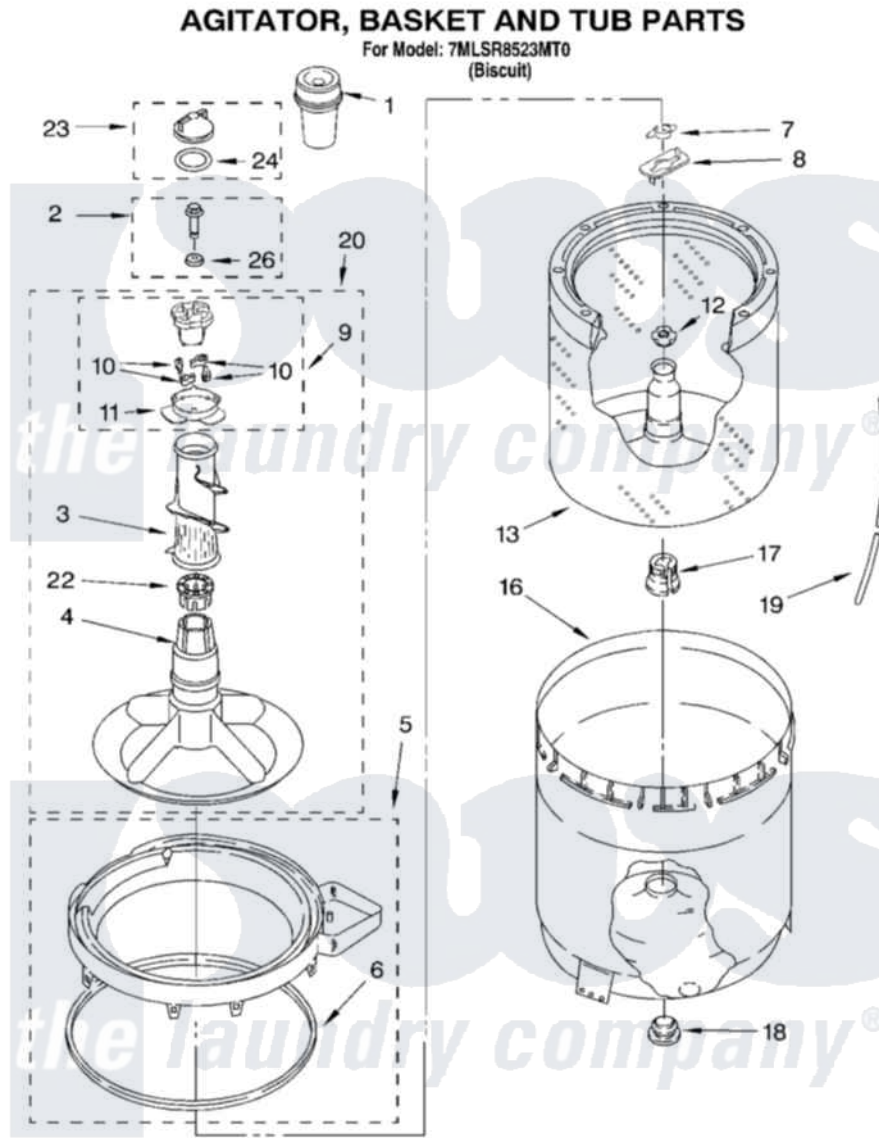

Whirlpool 7MLSR8523MT0 03 - AGITATOR, BASKET AND TUB PARTS

8180075

5

Whirlpool [Residential Whirlpool 7MLSR8523MT0 Washer Parts](#) Parts Diagram 03 - AGITATOR, BASKET AND TUB PARTS

[Click on the part number to view part](#)

Item	Original Part Number	Replaced By	Status	Part Description
1	63580			Dispenser, Fabric Softener
2	358237			Screw And Washer
3	3348752			Mover, Clothes
4	3347288			Agitator
5	8528150	W10445870		Ring-Tub
6	3976308			Gasket, Tub Ring
7	3354845			Clip, Agitator
8	3355921	8543666		Washer, Agitator
9	3363663	285811		Cam-Agitator
10	3366877	80040		Dog-Agitator
11	3363661			Bearing, Driven Cam
12	21366			Nut, Spanner
13	3951989	W10389329		Clothes Container, Assembly
16	63849			Strain Relief, Power Cord
17	389140			Tub Block, Basket Drive
18	383727			Gasket, Centerpod