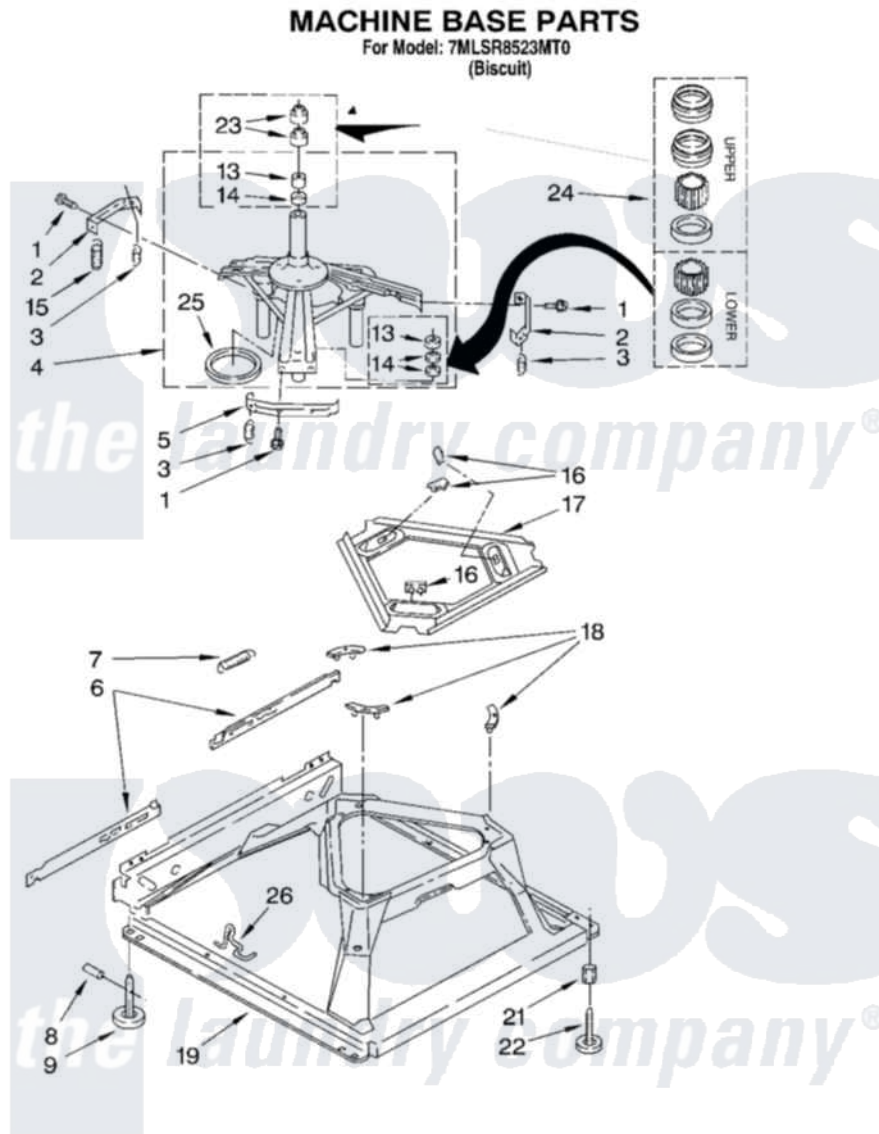

# Whirlpool 7MLSR8523MT0 04 - MACHINE BASE PARTS

8180075

7

Whirlpool [Residential Whirlpool 7MLSR8523MT0 Washer Parts](#) Parts Diagram 04 - MACHINE BASE PARTS  
Click on the part number to view part

Item	Original Part Number	Replaced By	Status	Part Description
1	<a href="#">3400076</a>			Screw, Bracket Mounting
2	<a href="#">64067</a>			Bracket, Spring Outer
3	<a href="#">63907</a>			Spring, Suspension
4	3362087	<a href="#">280184</a>		Support
5	<a href="#">64065</a>			Bracket, Spring Outer
6	<a href="#">63466</a>			Link, Leveling Mechanism
7	62597	<a href="#">8316845</a>		Spring
8	<a href="#">62837</a>			Pin, Knurled
9	62596	<a href="#">285244</a>		Feet-Leveling
13	3347047	<a href="#">8546455</a>		Bearing, Centerpost
14	357409	<a href="#">359449</a>		Seal, Agitator Shaft
15	388492	<a href="#">W10250667</a>		Spring, Counterweight
16	62568	<a href="#">285219</a>		Pad
17	<a href="#">3946509</a>			Plate, Suspension
18	3363660	<a href="#">285744</a>		Pad
19	3946512	<a href="#">285771</a>		Base

21	<a href="#">3359452</a>		Nut, Lock
22	389102	<a href="#">W10001130</a>	Foot, Leveling
23	356934	<a href="#">8577376</a>	Seal, Centerpost
24	<a href="#">285203</a>		Centerpost Bearing Kit
25	<a href="#">63134</a>		Ring, Sound Deadening
26	63806	<a href="#">W10145155</a>	Retainer, Suspension Spring