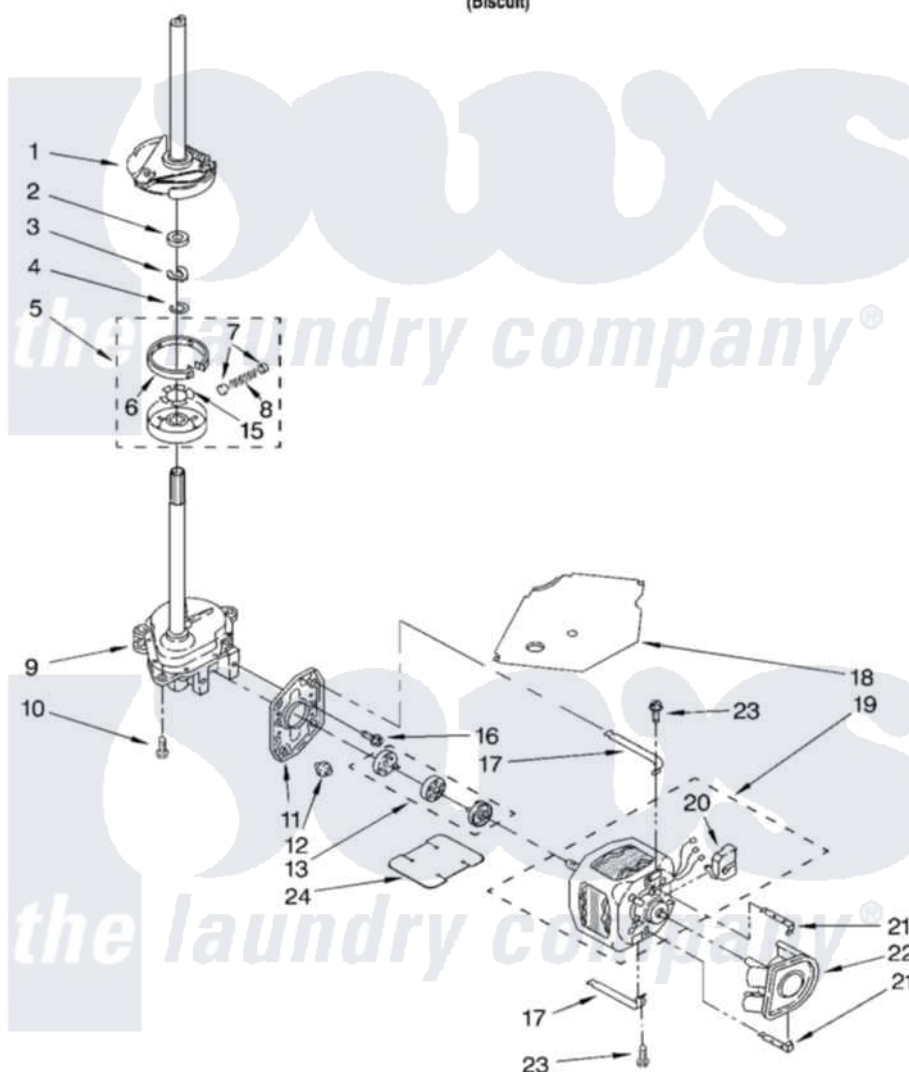

# Whirlpool 7MLSR8523MT0 05 - BRAKE, CLUTCH, GEARCASE, MOTOR AND PUMP PARTS

## BRAKE, CLUTCH, GEARCASE, MOTOR AND PUMP PARTS

For Model: 7MLSR8523MT0  
(Biscuit)

8

8180075

Whirlpool [Residential Whirlpool 7MLSR8523MT0 Washer Parts](#) Parts Diagram 05 - BRAKE, CLUTCH, GEARCASE, MOTOR AND PUMP PARTS

[Click on the part number to view part](#)

Item	Original Part Number	Replaced By	Status	Part Description
1	388952	<a href="#">285792</a>		Basketdrive
2	<a href="#">63292</a>			Washer, Spin Tube Thrust
3	62697	<a href="#">W10080230</a>		Ring, Spin Tube Support
4	63283	<a href="#">285353</a>		Ring
5	3951311	<a href="#">285785</a>		Clutch
6	3951308	<a href="#">285790</a>		Lining
7	<a href="#">62646</a>			Cap, Clutch Spring
8	<a href="#">3946792</a>			Spring And Damper Assembly
9	8532118	<a href="#">3360629</a>		Gearcase
10	3357334	<a href="#">3400516</a>		Screw Anti-Rattle
11	<a href="#">62611</a>			Plate, Motor Mount To Gearcase
12	<a href="#">62691</a>			Grommet, Motor
13	285753	<a href="#">285753A</a>		Coupling
15	<a href="#">3355454</a>			Clip, Main Drive

16	<a href="#">3400516</a>		Screw Anti-Rattle
17	3349637	<a href="#">W10086010</a>	Retainer, Motor
18	<a href="#">3362089</a>		Shield, Tub To Motor
19	8528157	<a href="#">661600</a>	Motor, Main Drive
20	<a href="#">3952056</a>		Switch, Main Drive Motor
21	62700	<a href="#">8546127</a>	Retainer, Pump
22	<a href="#">3363394</a>		Pump
23	3387485	<a href="#">273556</a>	Screw, 10-16 X 5/8
24	<a href="#">8316060</a>		Shield, Tub To Motor