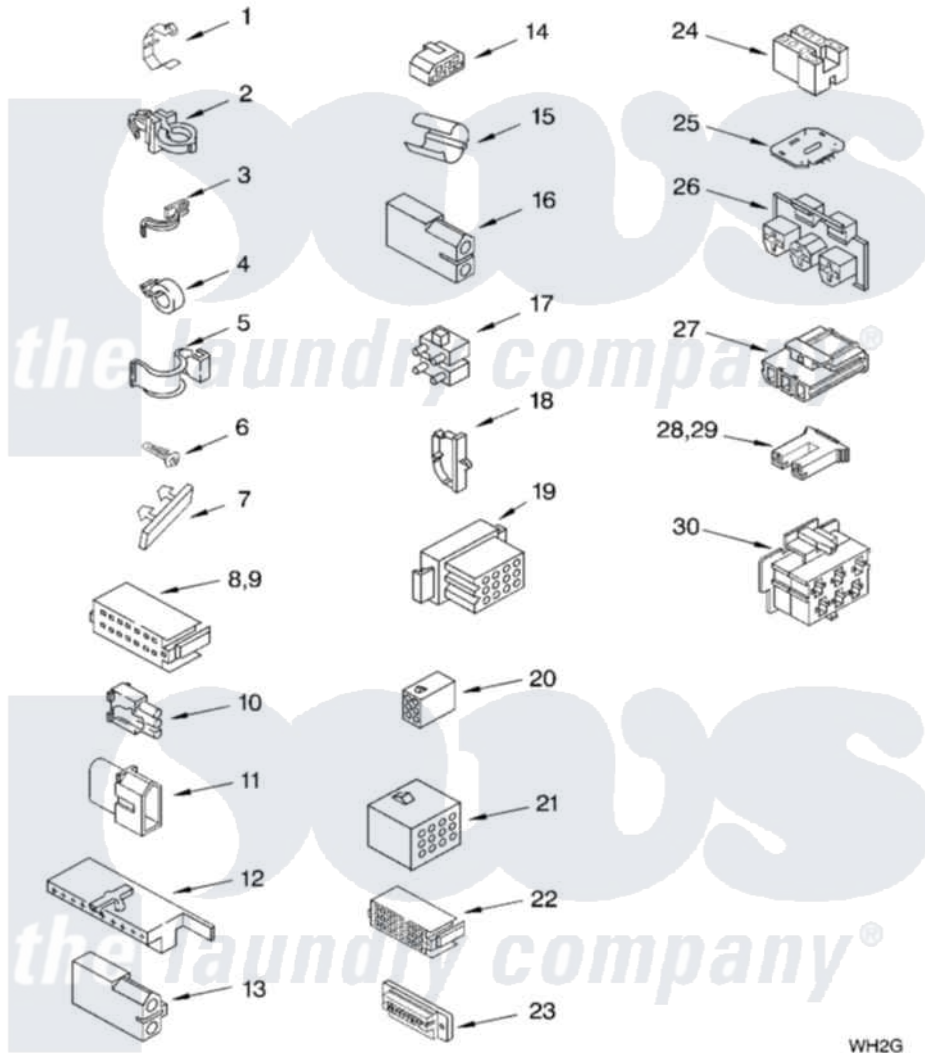

Whirlpool 7MLSR8523MT0 06 - WIRING HARNESS PARTS

WIRING HARNESS PARTS

For Model: 7MLSR8523MT0
(Biscuit)

WH2G

8180075

9

Whirlpool [Residential Whirlpool 7MLSR8523MT0 Washer Parts](#) Parts Diagram 06 - WIRING HARNESS PARTS
Click on the part number to view part

Item	Original Part Number	Replaced By	Status	Part Description
1	3349557			Retainer, Harness
2	388498		Not Available	Clip, Harness
3	3347812	8528351		Clip
4	3352501	8559320		Restraint, Hose
5	90016			Clip, Pressure Switch Hose
6	3390496	8281256		Clip, Harness
7	389379			Retainer, Side To Feature Panel
8	352090			Timer, Block Disconnect
9	352089			Timer, Block Disconnect
10	62889			Receptacle, Terminal
11	353424			Plug, Terminal
12	62505			Block, Disconnect
13	3348075			Block, Disconnect (Motor 3 Speed) (Use Term. 94613 Or 94614)
14	3347243			Block, Disconnect

15	63523		Harness, Protector
16	717252		Receptacle, Terminal
17	387566		Plug, Terminal (4-Way) (Power Cord) (Use M3 Screws)
18	3352944		Clip, Harness
19	3390423	Not Available	Block, Disconnect (12-Way) (Timer) (Use Term. 94613)
20	3347730	Not Available	Receptacle, (6-Way) (Use Term. 94613)
21	388818		Plug, Terminal (12-Way) (Use Term. 94613 Or 94614)
22	3369366	Not Available	Timer, Block Disconnect (Black) (Amp) (Use Term. 3369365)
23	3349494		Connector, Etc
24	60687		Connector, Relay (Use Term. 308569)
25	3407125	3955728	Control, Etc
26	3948617	2172937	Connector
27	3360056		Connector
28	3354925		Block, Connector
29	3354926		Block, Connector
30	3948615	Not Available	Connector (T.P.A.) (6-Circuit) (Temp. Switch) (Use Term. 3948619 OR 3948620.)