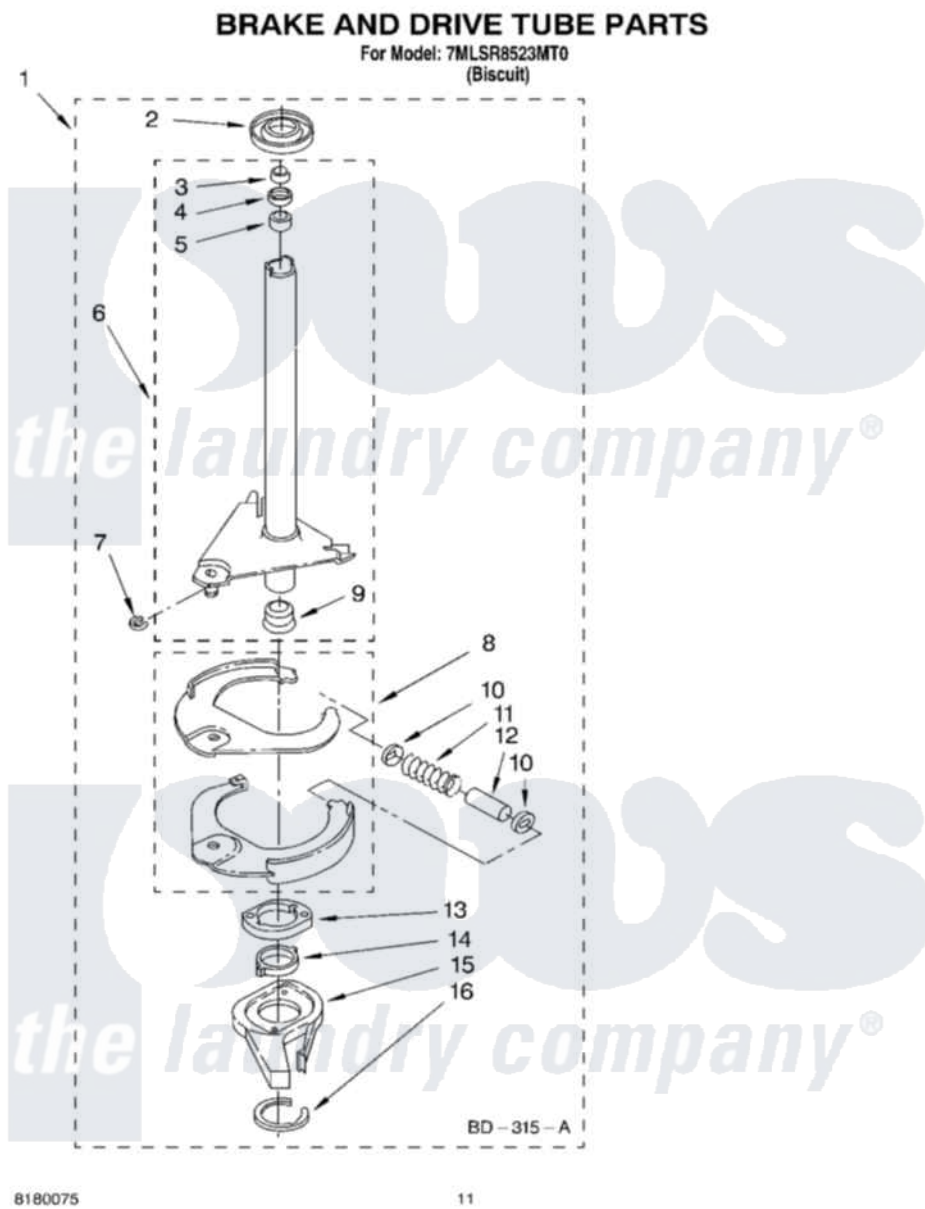

Whirlpool 7MLSR8523MT0 07 - BRAKE AND DRIVE TUBE PARTS

8180075

11

Whirlpool [Residential Whirlpool 7MLSR8523MT0 Washer Parts](#) Parts Diagram 07 - BRAKE AND DRIVE TUBE PARTS
Click on the part number to view part

Item	Original Part Number	Replaced By	Status	Part Description
1	388952	285792		Basketdrive
2	62658			Ring, Thrust
3	91939			Seal, Shaft
4	356427			Seal, Spin Pinion
5	356937			Spacer, Drive Tube
6	64027	64208		Tube-Spin
7	64035	W10083190		Ring, Retaining
8	64232	285438		Shoe-Brake
9	62703	8546462		"T" Bearing, Spin Tube
10	62648	285658		Sleeve
11	387806		Not Available	Spring, Brake
12	62909	285658		Sleeve
13	63023	8546461		Cam, Brake Release
14	63022			Sleeve, Cam
15	64194	285790		Lining
16	90368	W10083200		Ring, Retaining

" N/A

Not Available

FOLLOWING PARTS NOT
ILLUSTRATED

" [285208](#)

Lubricant