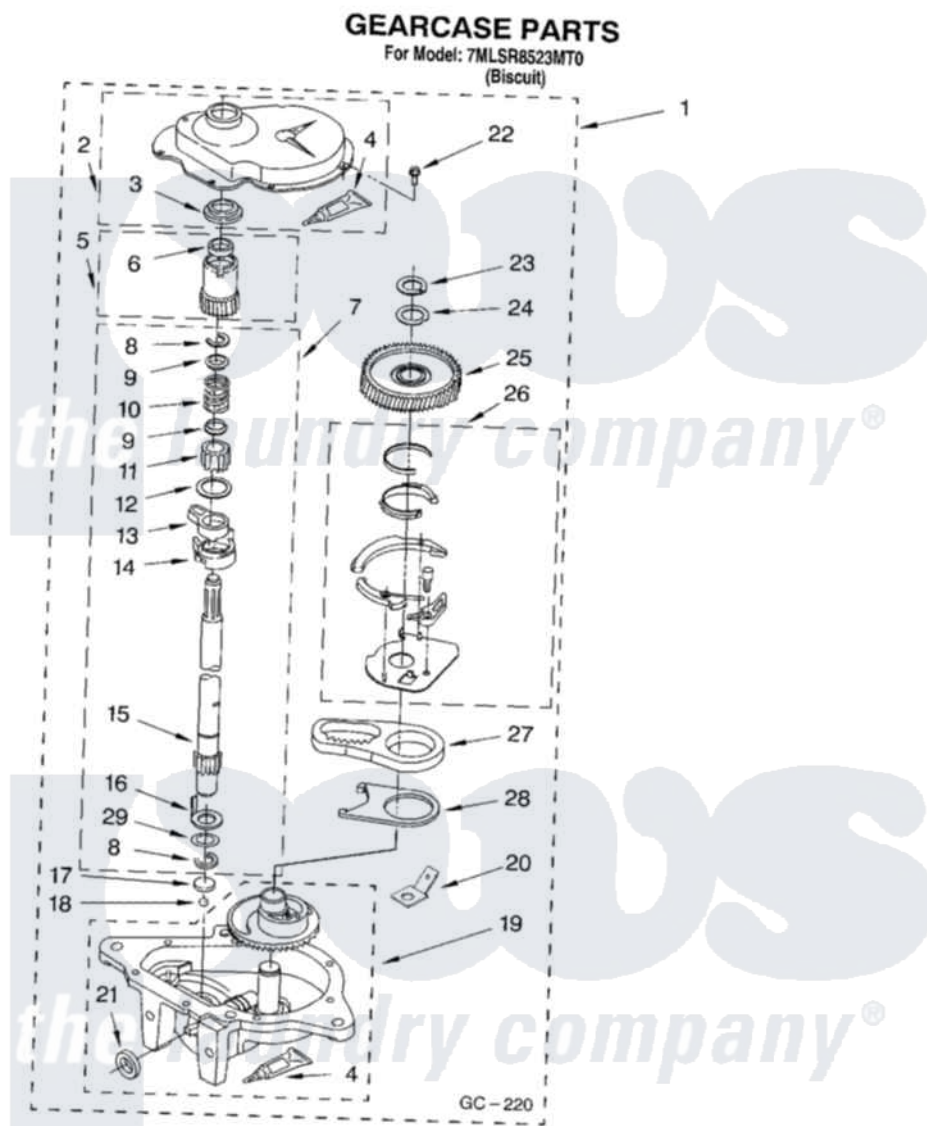

Whirlpool 7MLSR8523MT0 08 - GEARCASE PARTS

12

8180075

Whirlpool Residential Whirlpool 7MLSR8523MT0 Washer Parts Parts Diagram 08 - GEARCASE PARTS
Click on the part number to view part

Item	Original Part Number	Replaced By	Status	Part Description
1	8532118	3360629		Gearcase
2	285202			Cover, Gearcase
3	3349985			Seal, Gearcase Cover
4	285195			Sealer Sealer, Gasket
5	63320	285362		Gear and Pinion
6	356427			Seal, Spin Pinion
7	389387			Shaft, Agitator
8	90369		Not Available	Ring, Retaining (2)
9	62677			Retainer, Spring
10	62676			Spring, Agitator
11	63273	285509		Shaft, Agitator
12	62619			Washer, Agitator Gear
13	62580	285206		Cam-Agitator
14	62581	285206		Cam-Agitator
15	285509			Shaft, Agitator
16	62618			Washer, Cam Thrust

17	16018	285205	Bearing
18	85529	285205	Bearing
19	389230	285515	Gearcase
20	3949116	Not Available	BLOCK TAB, TERMINAL
21	285352		Seal Kit, Thrust Plug
22	3351614		Screw, Gearcase Cover Mounting
23	3362552	285765	Ring-Retrn
24	285735	285766	Washer Kit, Thrust
25	62570	285362	Gear and Pinon
26	388253	999516	Shelf-Glas
27	3349296	8546456	Rack, Connecting
28	62621		Actuator, Shift
29	388815		Washer, Intermediate 1 3976263 Miscellaneous Parts Bag 2 3976300 Washer, Inlet Hose 3 3366913 Clamp, Hose