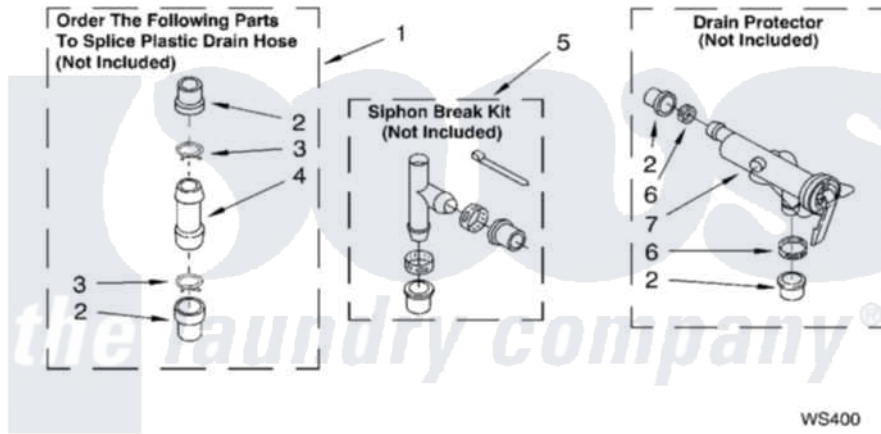

WATER SYSTEM PARTS

For Model: 7MLSR8523MT0
(Biscuit)

8180075

13

Whirlpool [Residential Whirlpool 7MLSR8523MT0 Washer Parts](#) Parts Diagram 09 - WATER SYSTEM PARTS
Click on the part number to view part

Item	Original Part Number	Replaced By	Status	Part Description
1	285442			Water System Parts
2	285321			Water System Parts
3	370447	285655		Clamp, Hose
4	16272			Connector, Straight
5	285320			Water System Parts
6	65349	285655		Clamp, Hose
7	367031			Water System Parts