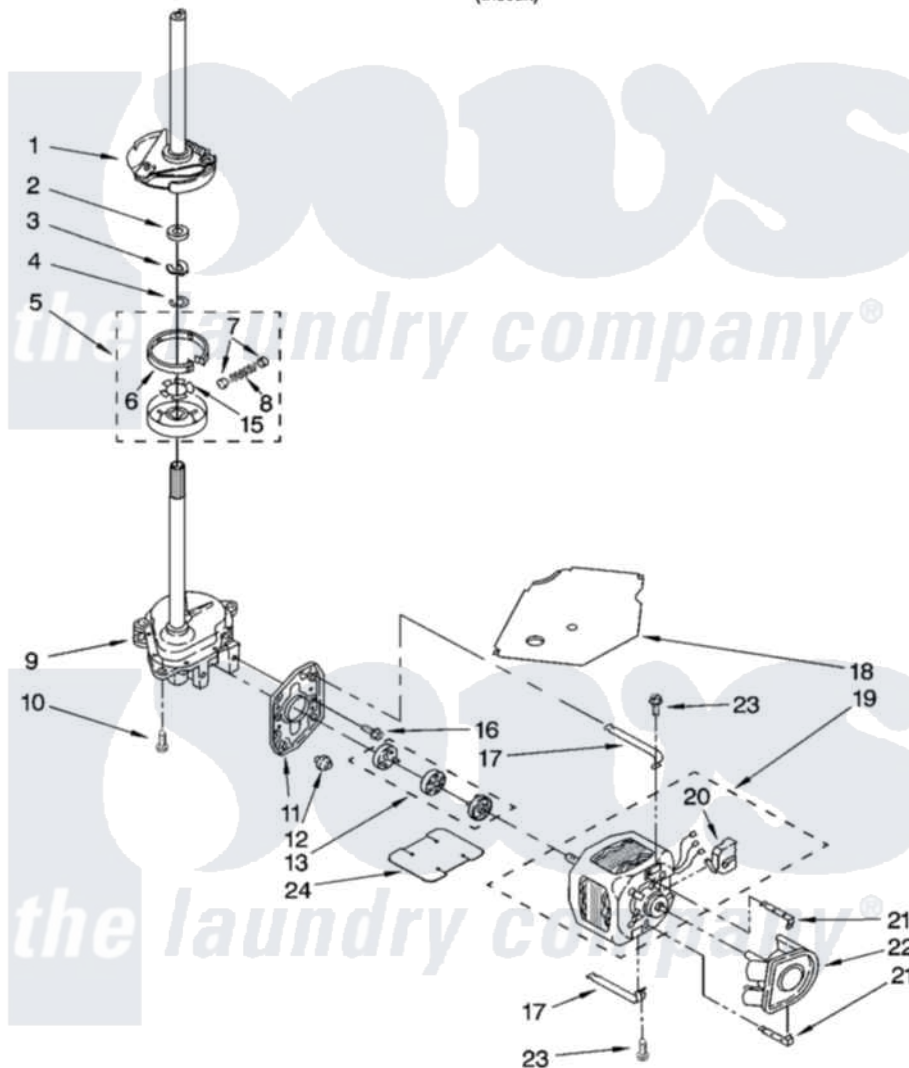

Whirlpool 7MLSR8523MT1 05 - BRAKE, CLUTCH, GEARCASE, MOTOR AND PUMP PARTS

BRAKE, CLUTCH, GEARCASE, MOTOR AND PUMP PARTS

For Model: 7MLSR8523MT1
(Biscuit)

8

8180118

Whirlpool [Residential Whirlpool 7MLSR8523MT1 Washer Parts](#) Parts Diagram 05 - BRAKE, CLUTCH, GEARCASE, MOTOR AND PUMP PARTS

[Click on the part number to view part](#)

Item	Original Part Number	Replaced By	Status	Part Description
1	388952	285792		Basketdrive
2	63292			Washer, Spin Tube Thrust
3	62697	W10080230		Ring, Spin Tube Support
4	63283	285353		Ring
5	3951311	285785		Clutch
6	3951308	285790		Lining
7	62646			Cap, Clutch Spring
8	3946792			Spring And Damper Assembly
9	8532118	3360629		Gearcase
10	3357334	3400516		Screw Anti-Rattle
11	62611			Plate, Motor Mount To Gearcase
12	62691			Grommet, Motor
13	285753	285753A		Coupling
15	3355454			Clip, Main Drive

16	3400516		Screw Anti-Rattle
17	3349637	W10086010	Retainer, Motor
18	3362089		Shield, Tub To Motor
19	8528157	661600	Motor, Main Drive
20	3952056		Switch, Main Drive Motor
21	8546127		Retainer, Pump
22	3363394		Pump
23	3387485	273556	Screw, 10-16 X 5/8
24	8316060		Shield, Tub To Motor