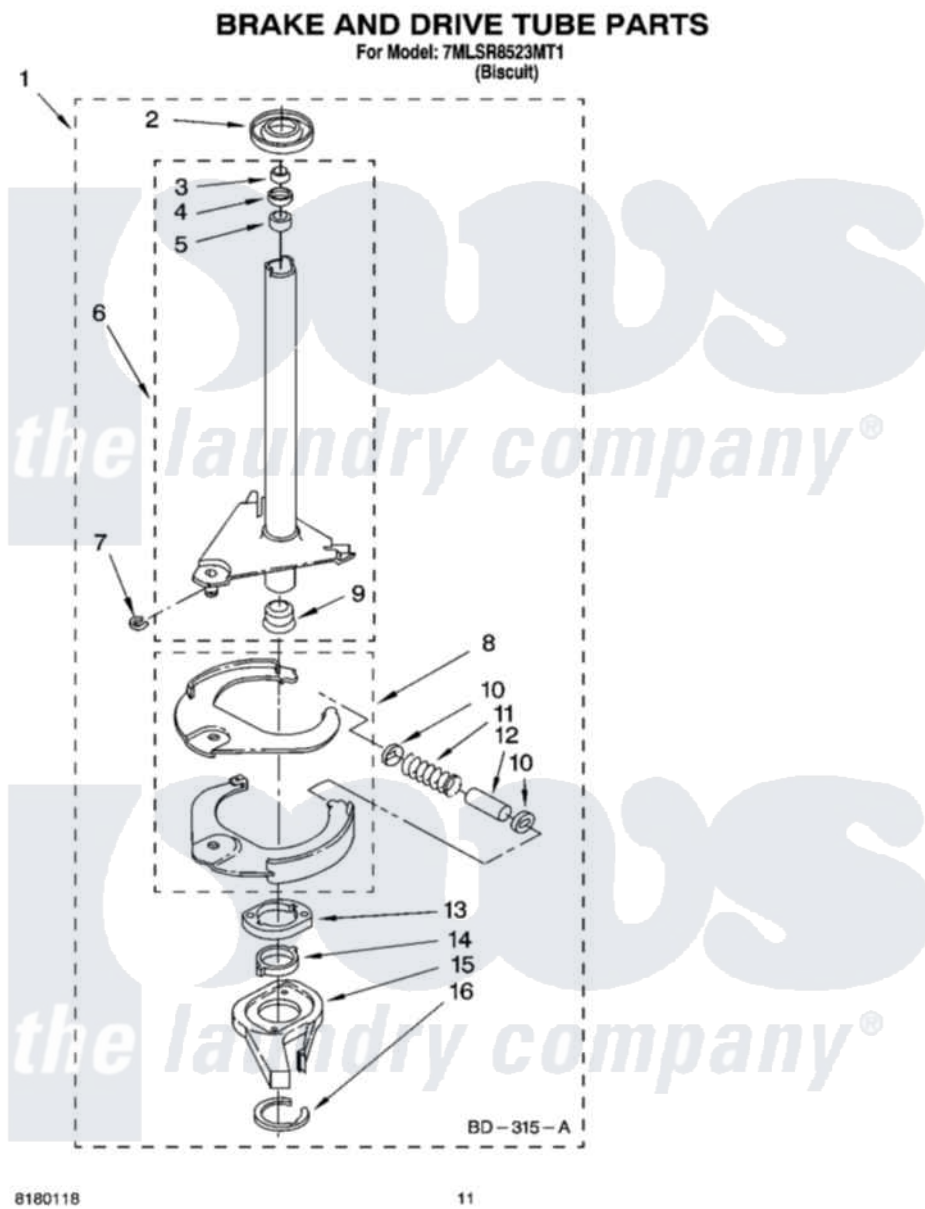

Whirlpool 7MLSR8523MT1 07 - BRAKE AND DRIVE TUBE PARTS

8180118

11

Whirlpool [Residential Whirlpool 7MLSR8523MT1 Washer Parts](#) Parts Diagram 07 - BRAKE AND DRIVE TUBE PARTS
Click on the part number to view part

Item	Original Part Number	Replaced By	Status	Part Description
1	388952	285792		Basketdrive
2	62658			Ring, Thrust
3	91939			Seal, Shaft
4	356427			Seal, Spin Pinion
5	356937			Spacer, Drive Tube
6	64027	64208		Tube-Spin
7	64035	W10083190		Ring, Retaining
8	64232	285438		Shoe-Brake
9	62703	8546462		"T" Bearing, Spin Tube
10	62648	285658		Sleeve
11	387806		Not Available	Spring, Brake
12	62909	285658		Sleeve
13	63023	8546461		Cam, Brake Release
14	63022			Sleeve, Cam
15	64194	285790		Lining
16	90368	W10083200		Ring, Retaining

" N/A

Not Available

FOLLOWING PARTS NOT
ILLUSTRATED

" [285208](#)

Lubricant