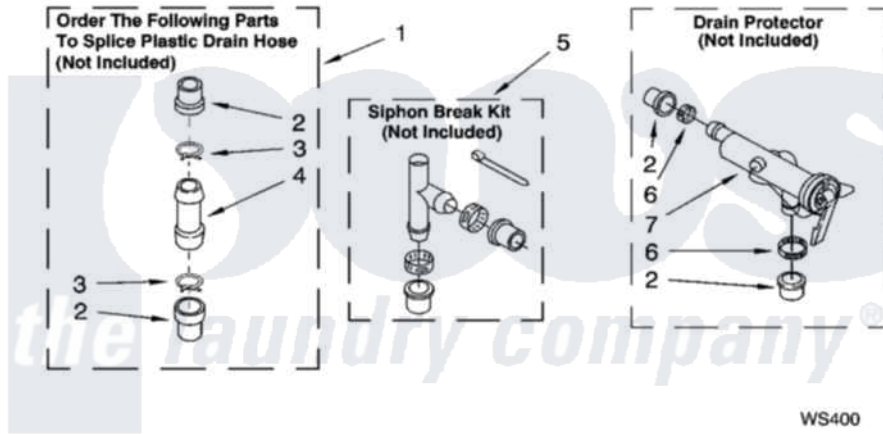

WATER SYSTEM PARTS

For Model: 7MLSR8523MT1
(Biscuit)

WS400

8180118

13

Whirlpool [Residential Whirlpool 7MLSR8523MT1 Washer Parts](#) Parts Diagram 09 - WATER SYSTEM PARTS
Click on the part number to view part

Item	Original Part Number	Replaced By	Status	Part Description
1	285442			Water System Parts
2	285321			Water System Parts
3	370447	285655		Clamp, Hose
4	16272			Connector, Straight
5	285320			Water System Parts
6	65349	285655		Clamp, Hose
7	367031			Water System Parts