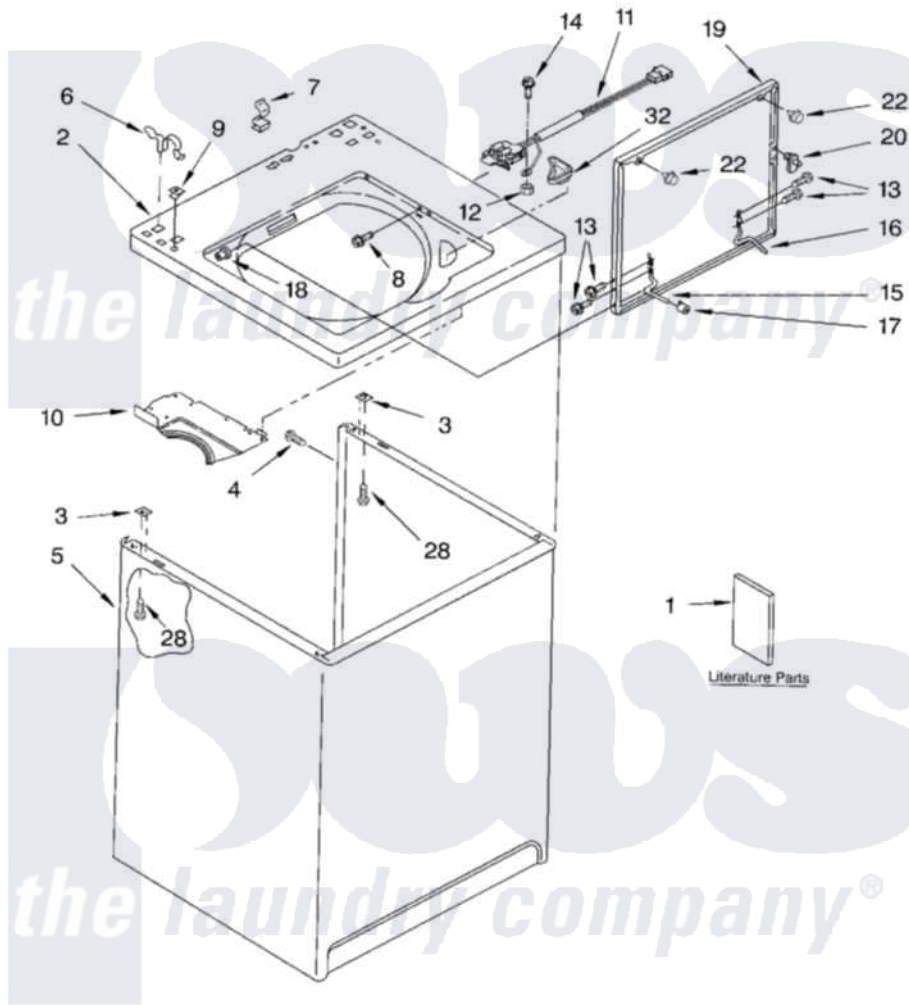

Whirlpool 7MLSR8534MQ0 01 - TOP AND CABINET PARTS

TOP AND CABINET PARTS

For Model: 7MLSR8534MQ0
(Designer White)

AUTOMATIC
WASHER

7-03 Litho in U.S.A. (drd)

1

Part No. 8180081

Whirlpool [Residential Whirlpool 7MLSR8534MQ0 Washer Parts](#) Parts Diagram 01 - TOP AND CABINET PARTS
Click on the part number to view part

Item	Original Part Number	Replaced By	Status	Part Description
1	LIT3954763		Not Available	Literature Parts (Installation Instructions)
"	LIT8539772		Not Available	Literature Parts (Energy Guide (Mexico))
"	LIT8539737		Not Available	Literature Parts (Use & Care Guide)
"	LIT8543288		Not Available	Literature Parts (Wiring Diagram)
2	8271378			Top
3	62750			Spacer, Cabinet To Top (4)
4	3357011	308685		Side Trim)
5	63424			Cabinet
6	62780			Clip, Top And Cabinet And Rear Panel
7	90016			Clip, Pressure Switch Hose
8	3356311			Screw And Washer, Lid Switch Shield
9	357213			Nut, Push-In
10	3950994			Shield, Lid Switch

11	3950298		Switch, Lid
12	3400901	680762	Nut
13	3351355	W10119828	Screw, Lid Hinge Mounting
14	3351614		Screw, Gearcase Cover Mounting
15	54584		Hinge, Lid
16	91770		Hinge, Lid
17	19119		Bumper, Lid Hinge
18	21258		Bearing, Lid Hinge
19	8541723	3957507	Lid
20	357913	358684	Strike, Lid Switch
22	9724509		Bumper, Lid
28	3390631		Screw, 10-16 X 3/8
32	3362952		Dispenser, Bleach