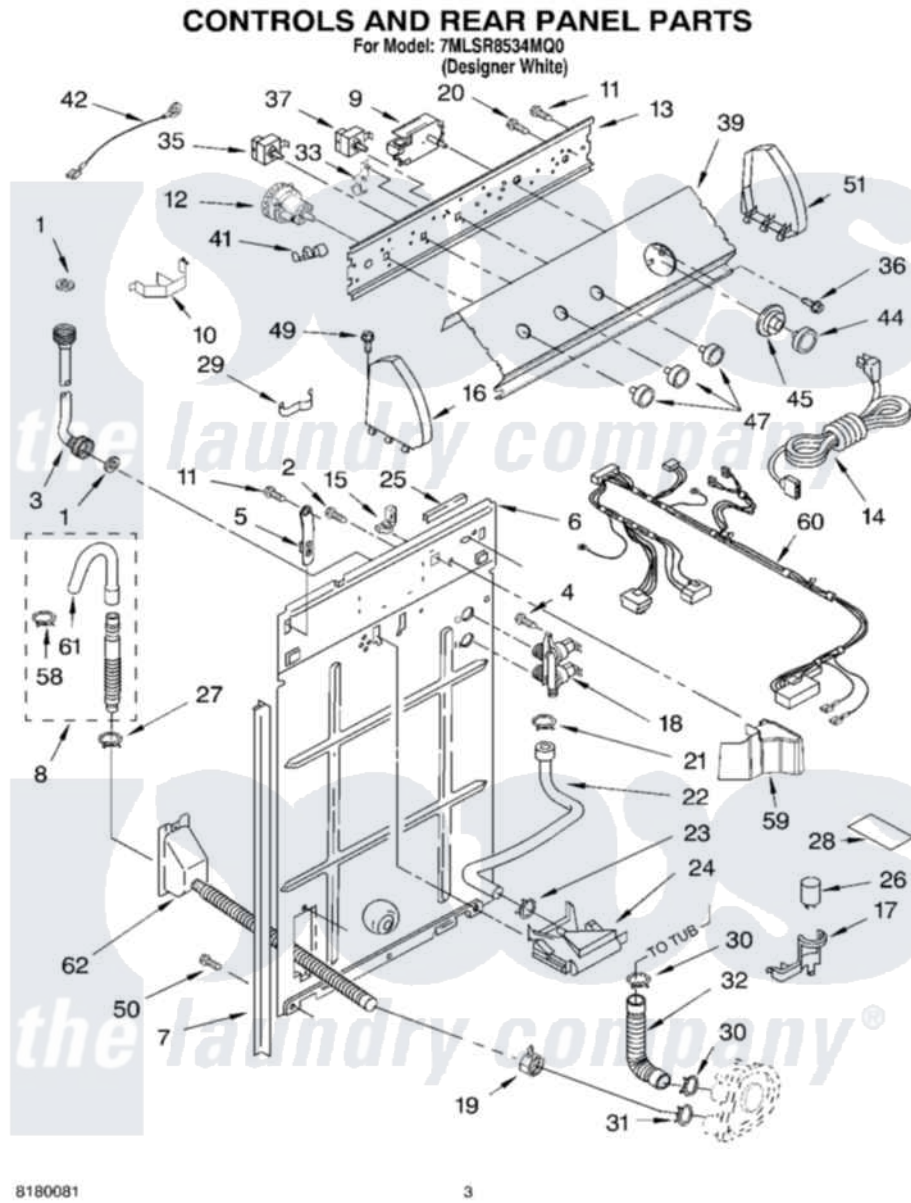

Whirlpool 7MLSR8534MQ0 02 - CONTROLS AND REAR PANEL PARTS

Whirlpool [Residential Whirlpool 7MLSR8534MQ0 Washer Parts](#) Parts Diagram 02 - CONTROLS AND REAR PANEL PARTS

[Click on the part number to view part](#)

Item	Original Part Number	Replaced By	Status	Part Description
1	3976300	16123		Washer Inlet-Hose Miscellaneous Parts Must be Ordered Separately.
2	3351614			Screw, Gearcase Cover Mounting
3	3949374	89503		Hose-Inlet
"	3949375	89503		Hose-Inlet
4	9740848			Screw, Mixing Valve Mounting
5	8318255	8568314		Strap, Console
6	8318405			Panel, Rear
7	62747			Pad, Rear Panel
8	3951609	285664		Hose
"	661577	285666		Hose
"	3357090	285702		Hose
9	3949208			Timer, Control
10	8055003			Clip, Harness And Pressure Switch

11	90767		Screw, 8A X 3/8 HeX Washer Head Tapping
12	3366847	W10337780	Switch-WL
13	3948608		Bracket, Control
14	8532158	W10130795	Cord-Power
15	3949468	285777	Relief-Str
16	8271369	279962	Endcap
17	8318201	8318046	Clip, Capacitor
18	3952164	285805	Valve-Inlet
19	3976395		Restraint, Hose
20	3179795		Screw, Ground
21	370451	596669	Clamp, Manifold
22	3357328		Hose, Vacuum Break
23	371503	596669	Clamp, Manifold
24	387606	3360977	Break-Vac
25	303294	3367669	Protector, Edge
26	661606	8572717	Capacitor, Motor Start
27	3366912	356138	Clamp, Hose
28	3976286		Shield, Capacitor
29	3347812	8528351	Clip
30	3363366	616099	Clamp
31	8317496	285655	Clamp, Hose
32	3951449	285871	Hose
33	8317975		Restraint, Harness
35	661612	W10168256	Switch, Water Temperature
36	3400818		Screw, Timer Mounting
37	3949187	W10168262	Switch, Rotary
39	8539624		Panel, Console
41	357572	W10113937	Clip, Grounding
42	3398893	3395559	Wire
44	8271345	3957824	Knob, Timer
45	8271351	3957849	Dial, Timer
47	8271339	3957799	Knob, Control
49	388326		Screw, 8-18 X 1.25
50	62863	3390631	Screw, 10-16 X 3/8
51	8271363	279962	Endcap
58	3366913	3357331	Clamp, Drain
59	8314879		Shield, Inlet Valve
60	3956534		Harness, Wiring
61	3357027		Nozzle, Hose Drain
62	8317940	W10358149	Drain Hose Assembly