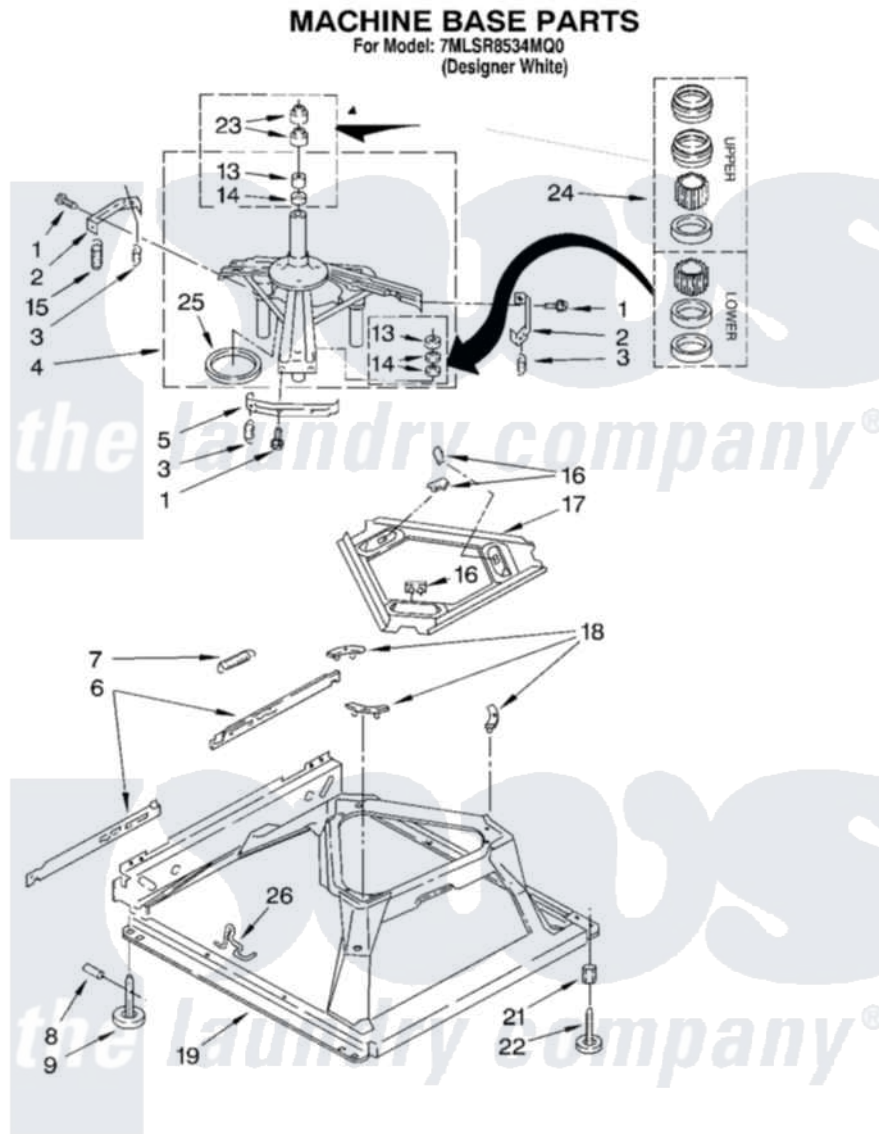

# Whirlpool 7MLSR8534MQ0 04 - MACHINE BASE PARTS

8180081

7

Whirlpool [Residential Whirlpool 7MLSR8534MQ0 Washer Parts](#) Parts Diagram 04 - MACHINE BASE PARTS  
Click on the part number to view part

Item	Original Part Number	Replaced By	Status	Part Description
1	<a href="#">3400076</a>			Screw, Bracket Mounting
2	<a href="#">64067</a>			Bracket, Spring Outer
3	<a href="#">63907</a>			Spring, Suspension
4	3362087	<a href="#">280184</a>		Support
5	<a href="#">64065</a>			Bracket, Spring Outer
6	<a href="#">63466</a>			Link, Leveling Mechanism
7	62597	<a href="#">8316845</a>		Spring
8	<a href="#">62837</a>			Pin, Knurled
9	62596	<a href="#">285244</a>		Feet-Leveling
13	3347047	<a href="#">8546455</a>		Bearing, Centerpost
14	357409	<a href="#">359449</a>		Seal, Agitator Shaft
15	388492	<a href="#">W10250667</a>		Spring, Counterweight
16	62568	<a href="#">285219</a>		Pad
17	<a href="#">3946509</a>			Plate, Suspension
18	3363660	<a href="#">285744</a>		Pad
19	3946512	<a href="#">285771</a>		Base

21	<a href="#">3359452</a>		Nut, Lock
22	389102	<a href="#">W10001130</a>	Foot, Leveling
23	356934	<a href="#">8577376</a>	Seal, Centerpost
24	<a href="#">285203</a>		Centerpost Bearing Kit
25	<a href="#">63134</a>		Ring, Sound Deadening
26	63806	<a href="#">W10145155</a>	Retainer, Suspension Spring