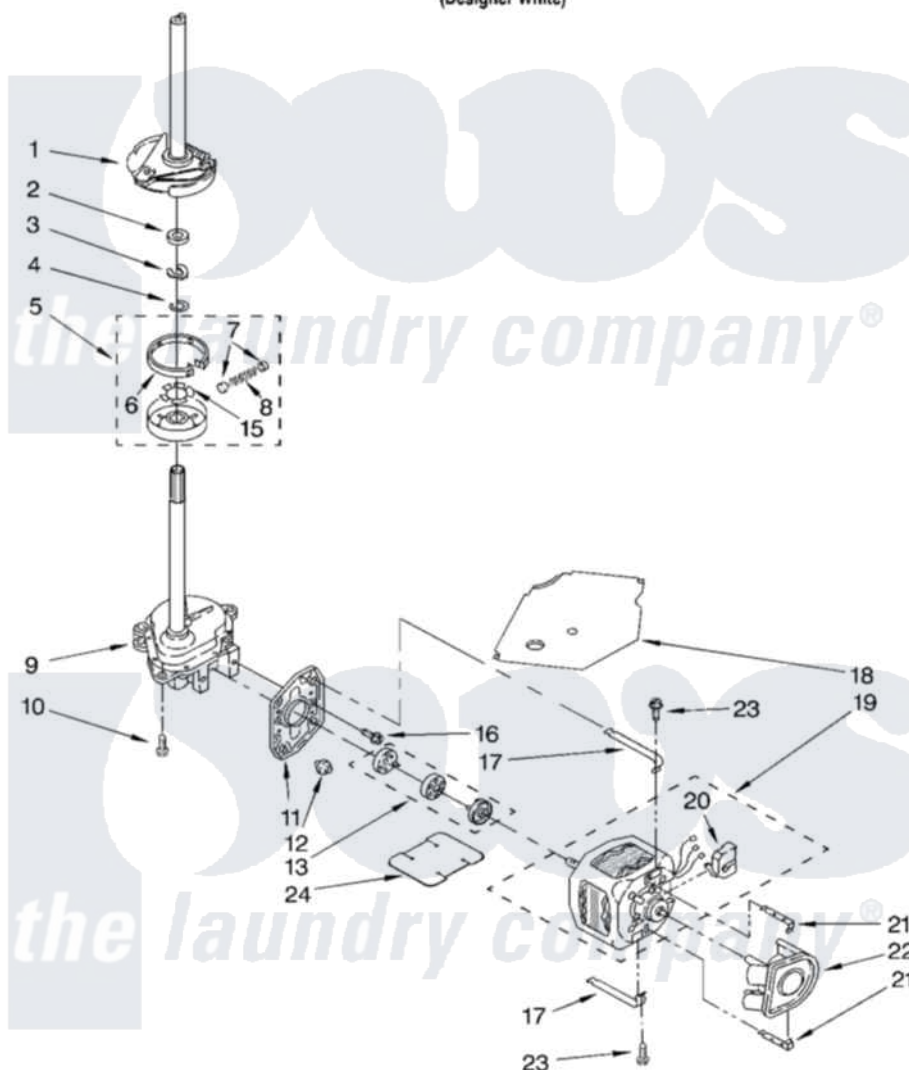

Whirlpool 7MLSR8534MQ0 05 - BRAKE, CLUTCH, GEARCASE, MOTOR AND PUMP PARTS

BRAKE, CLUTCH, GEARCASE, MOTOR AND PUMP PARTS

For Model: 7MLSR8534MQ0
(Designer White)

8

8180081

Whirlpool [Residential Whirlpool 7MLSR8534MQ0 Washer Parts](#) Parts Diagram 05 - BRAKE, CLUTCH, GEARCASE, MOTOR AND PUMP PARTS
Click on the part number to view part

Item	Original Part Number	Replaced By	Status	Part Description
1	388952	285792		Basketdrive
2	63292			Washer, Spin Tube Thrust
3	62697	W10080230		Ring, Spin Tube Support
4	63283	285353		Ring
5	3951311	285785		Clutch
6	3951308	285790		Lining
7	62646			Cap, Clutch Spring
8	3946792			Spring And Damper Assembly
9	8532118	3360629		Gearcase
10	3357334	3400516		Screw Anti-Rattle
11	62611			Plate, Motor Mount To Gearcase
12	62691			Grommet, Motor
13	285753	285753A		Coupling
15	3355454			Clip, Main Drive

16	3400516		Screw Anti-Rattle
17	3349637	W10086010	Retainer, Motor
18	3362089		Shield, Tub To Motor
19	8528157	661600	Motor, Main Drive
20	3952056		Switch, Main Drive Motor
21	62700	8546127	Retainer, Pump
22	3363394		Pump
23	3387485	273556	Screw, 10-16 X 5/8
24	8316060		Shield, Tub To Motor