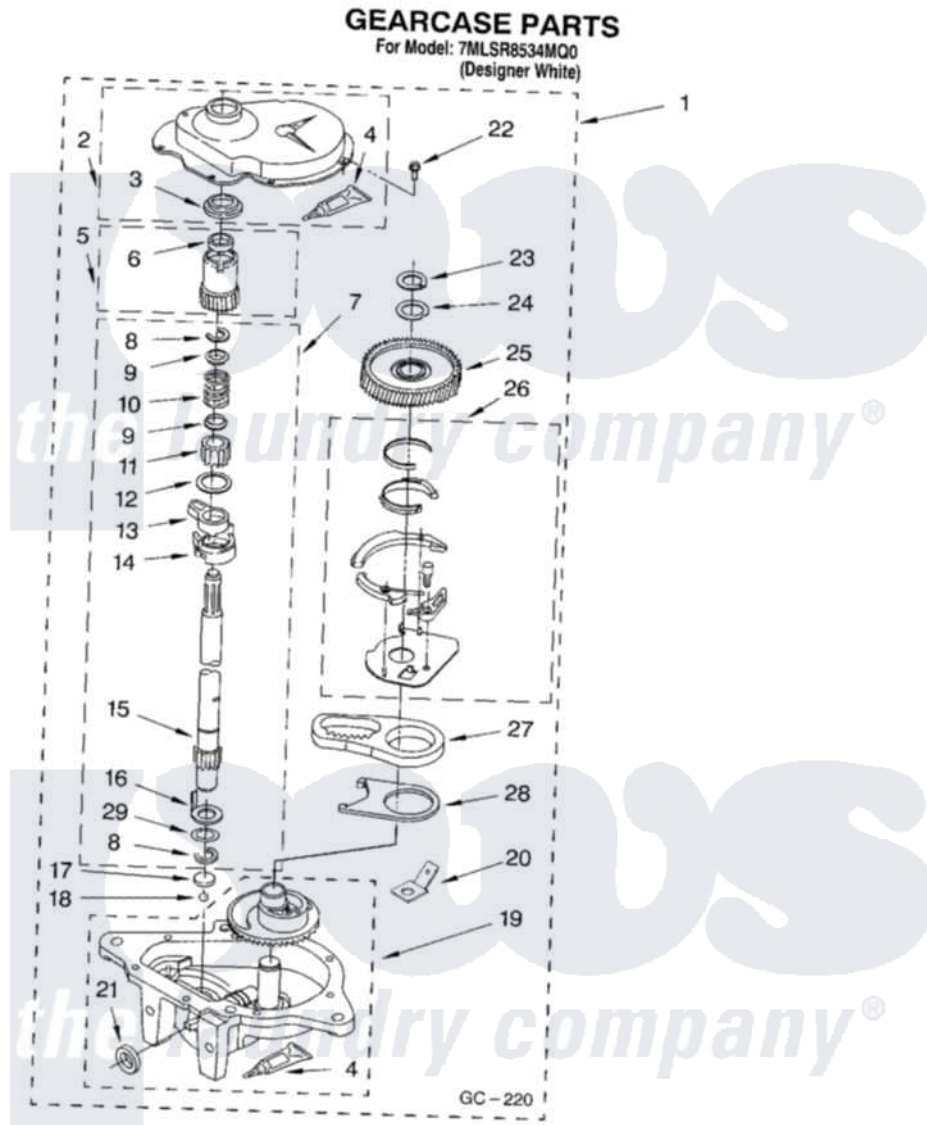

Whirlpool 7MLSR8534MQ0 08 - GEARCASE PARTS

12

8180081

Whirlpool Residential Whirlpool 7MLSR8534MQ0 Washer Parts Parts Diagram 08 - GEARCASE PARTS
Click on the part number to view part

Item	Original Part Number	Replaced By	Status	Part Description
1	8532118	3360629		Gearcase
2	285202			Cover, Gearcase
3	3349985			Seal, Gearcase Cover
4	285195			Sealer Sealer, Gasket
5	63320	285362		Gear and Pinion
6	356427			Seal, Spin Pinion
7	389387			Shaft, Agitator
8	90369		Not Available	Ring, Retaining (2)
9	62677			Retainer, Spring
10	62676			Spring, Agitator
11	63273	285509		Shaft, Agitator
12	62619			Washer, Agitator Gear
13	62580	285206		Cam-Agitator
14	62581	285206		Cam-Agitator
15	285509			Shaft, Agitator
16	62618			Washer, Cam Thrust

17	16018	285205	Bearing
18	85529	285205	Bearing
19	389230	285515	Gearcase
20	3949116	Not Available	BLOCK TAB, TERMINAL
21	285352		Seal Kit, Thrust Plug
22	3351614		Screw, Gearcase Cover Mounting
23	3362552	285765	Ring-Retrn
24	285735	285766	Washer Kit, Thrust
25	62570	285362	Gear and Pinon
26	388253	999516	Shelf-Glas
27	3349296	8546456	Rack, Connecting
28	62621		Actuator, Shift
29	388815		Washer, Intermediate 1 3976263 Miscellaneous Parts Bag 2 3976300 Washer, Inlet Hose 3 3366913 Clamp, Hose