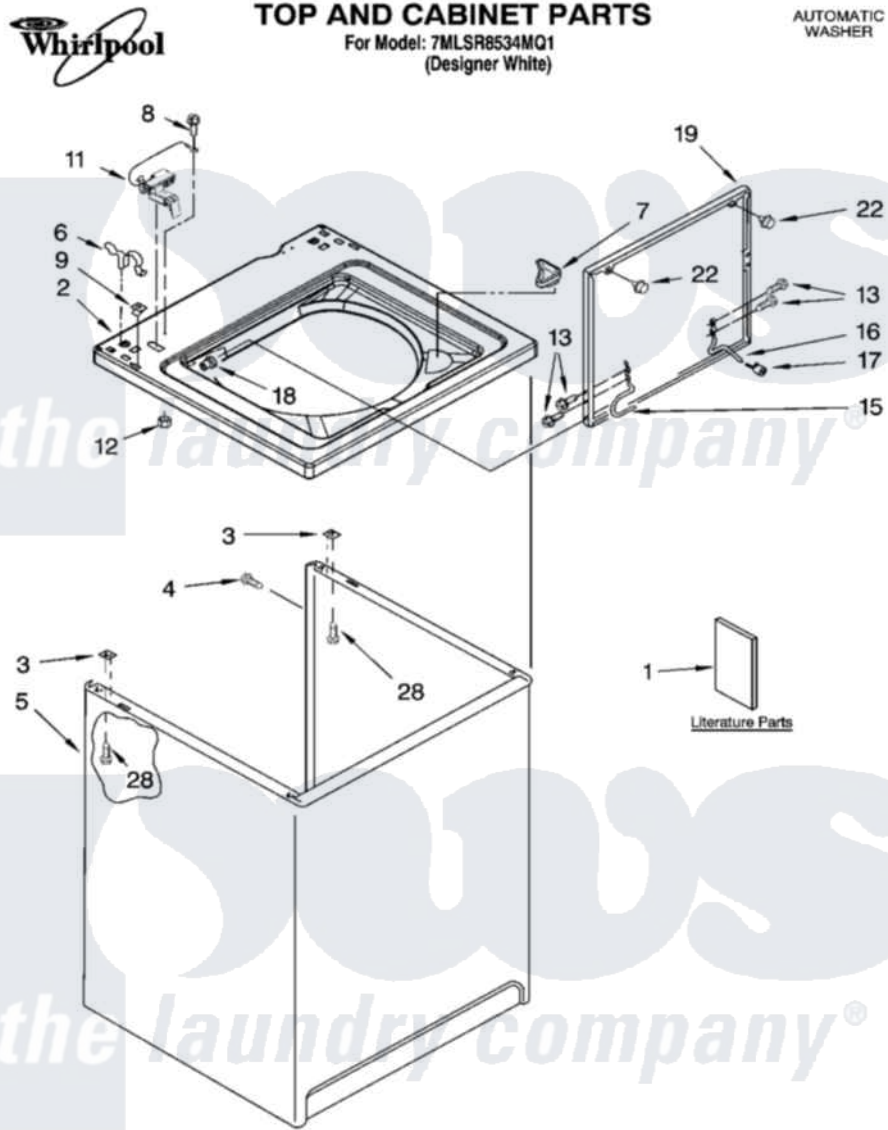

Whirlpool 7MLSR8534MQ1 01 - TOP AND CABINET PARTS

10-03 Litho in U.S.A. (drd)

1

Part No. 8180125

Whirlpool [Residential Whirlpool 7MLSR8534MQ1 Washer Parts](#) Parts Diagram 01 - TOP AND CABINET PARTS
 Click on the part number to view part

Item	Original Part Number	Replaced By	Status	Part Description
1	LIT3954763		Not Available	Literature Parts (Installation Instructions)
"	LIT8539772		Not Available	Literature Parts (Energy Guide (Mexico))
"	LIT8539737		Not Available	Literature Parts (Use & Care Guide)
"	LIT8543288		Not Available	Literature Parts (Wiring Diagram)
2	8318064			Top
3	62750			Spacer, Cabinet To Top (4)
4	3357011	308685		Side Trim)
5	63424			Cabinet
6	62780			Clip, Top And Cabinet And Rear Panel
7	3362952			Dispenser, Bleach
8	3351614			Screw, Gearcase Cover Mounting
9	357213			Nut, Push-In
11	8318084			Switch, Lid

12	3400901	680762	Nut
13	3351355	W10119828	Screw, Lid Hinge Mounting
15	8318088		Hinge, Lid
16	54583		Hinge, Lid
17	19119		Bumper, Lid Hinge
18	21258		Bearing, Lid Hinge
19	8557513	3957617	Lid
22	9724509		Bumper, Lid
28	3390631		Screw, 10-16 X 3/8