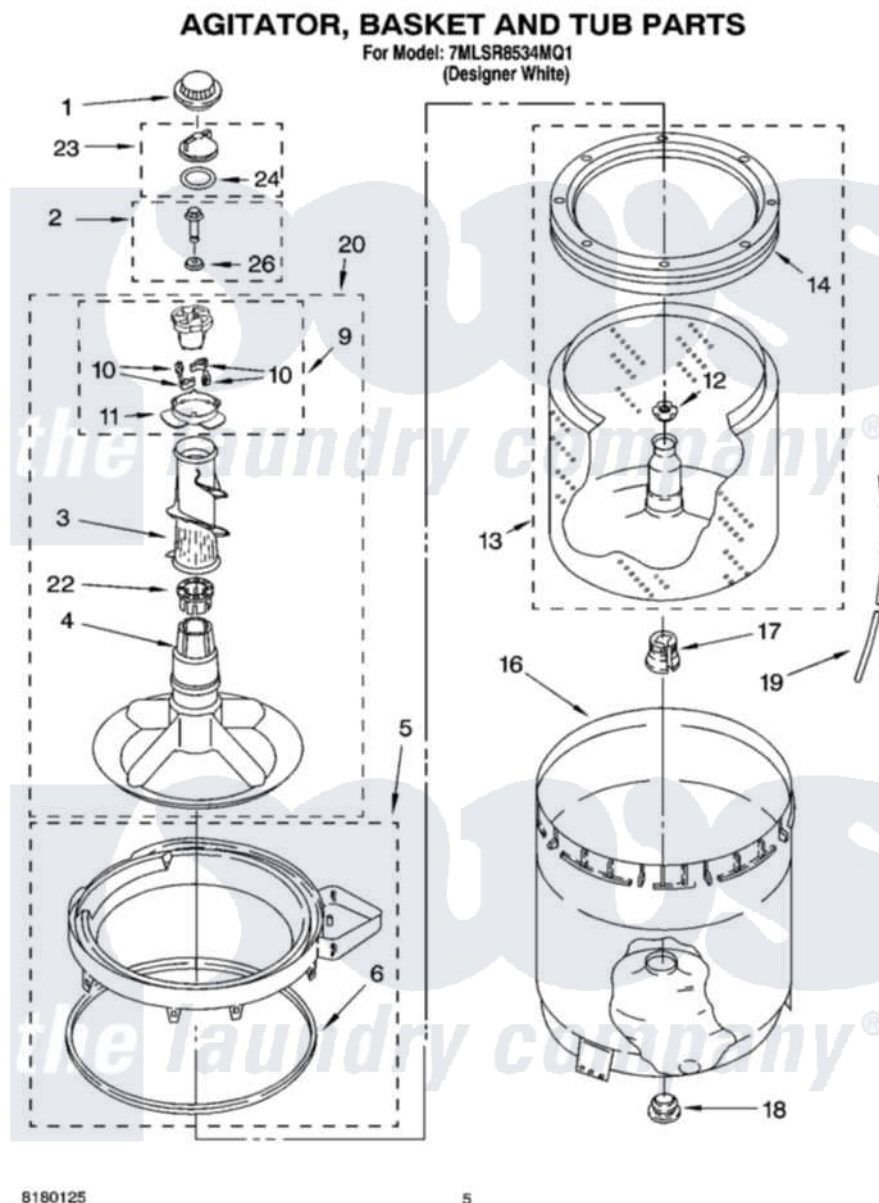

Whirlpool 7MLSR8534MQ1 03 - AGITATOR, BASKET AND TUB PARTS

Whirlpool Residential Whirlpool 7MLSR8534MQ1 Washer Parts Parts Diagram 03 - AGITATOR, BASKET AND TUB PARTS

Click on the part number to view part

| Item | Original Part Number | Replaced By | Status | Part Description |
|------|-------------------------|---------------------------|--------|-----------------------------|
| 1 | 3355758 | | | Cap, Agitator |
| 2 | 358237 | | | Screw And Washer |
| 3 | 3363003 | | | Mover, Clothes |
| 4 | 3347288 | | | Agitator |
| 5 | 8528150 | W10445870 | | Ring-Tub |
| 6 | 3976308 | | | Gasket, Tub Ring |
| 9 | 3363663 | 285811 | | Cam-Agitator |
| 10 | 3366877 | 80040 | | Dog-Agitator |
| 11 | 3363661 | | | Bearing, Driven Cam |
| 12 | 21366 | | | Nut, Spanner |
| 13 | 8526017 | W10389329 | | Clothes Container, Assembly |
| 14 | 8519788 | 387240 | | Ring, Balance |
| 16 | 63849 | | | Strain Relief, Power Cord |
| 17 | 389140 | | | Tub Block, Basket Drive |
| 18 | 383727 | | | Gasket, Centerpod |
| 19 | 3347780 | 353244 | | Hose, Pressure Switch |

| | | | |
|----|-------------------------|---------------------------|--------------------|
| 20 | 3946501 | | Agitator, Assembly |
| 22 | 3350389 | 285587 | Washer |
| 23 | 3354733 | W10074580 | Cap, Barrier |
| 24 | 3348855 | W10072840 | Fabric Softener |
| 26 | 3949550 | | Washer |