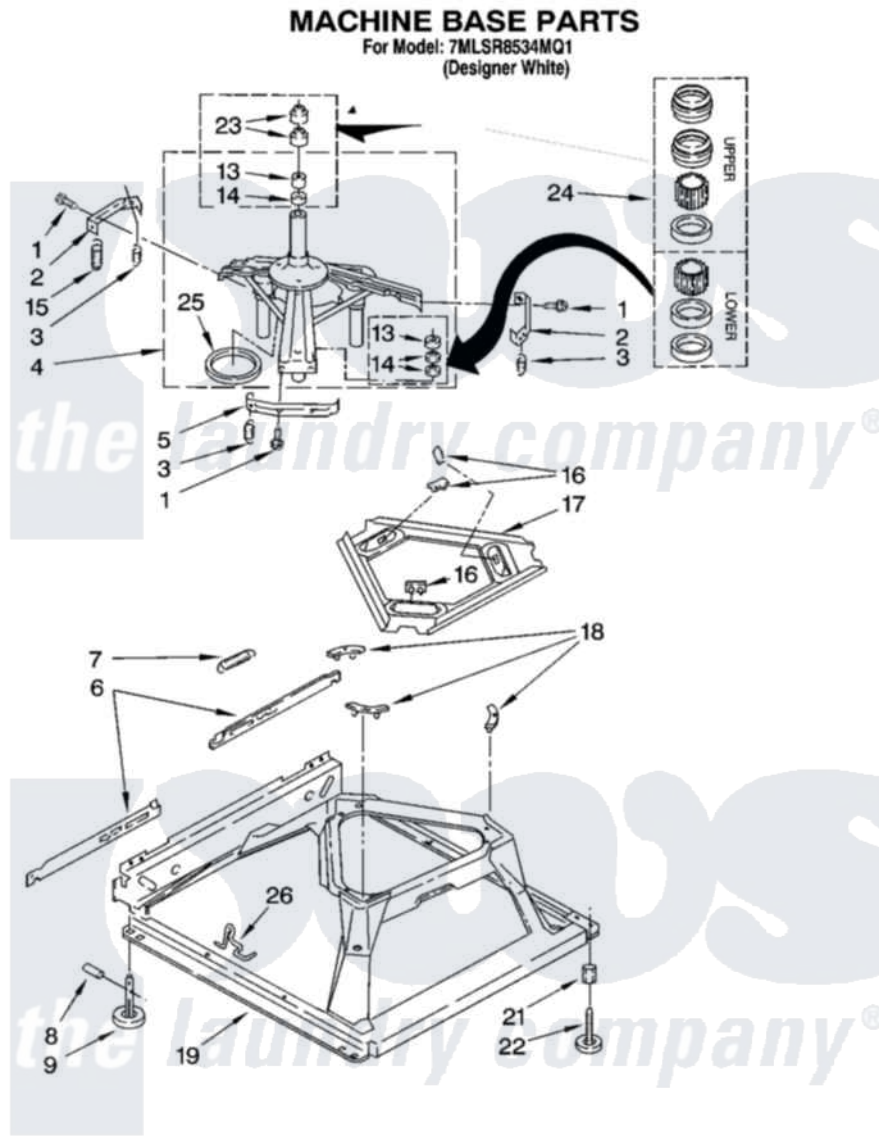

Whirlpool 7MLSR8534MQ1 04 - MACHINE BASE PARTS

8180125

7

Whirlpool [Residential Whirlpool 7MLSR8534MQ1 Washer Parts](#) Parts Diagram 04 - MACHINE BASE PARTS
Click on the part number to view part

Item	Original Part Number	Replaced By	Status	Part Description
1	3400076			Screw, Bracket Mounting
2	64067			Bracket, Spring Outer
3	63907			Spring, Suspension
4	3362087	280184		Support
5	64065			Bracket, Spring Outer
6	63466			Link, Leveling Mechanism
7	62597	8316845		Spring
8	62837			Pin, Knurled
9	62596	285244		Feet-Leveling
13	3347047	8546455		Bearing, Centerpost
14	357409	359449		Seal, Agitator Shaft
15	388492	W10250667		Spring, Counterweight
16	62568	285219		Pad
17	3946509			Plate, Suspension
18	3363660	285744		Pad
19	3946512	285771		Base

21	3359452		Nut, Lock
22	389102	W10001130	Foot, Leveling
23	356934	8577376	Seal, Centerpost
24	285203		Centerpost Bearing Kit
25	63134		Ring, Sound Deadening
26	63806	W10145155	Retainer, Suspension Spring