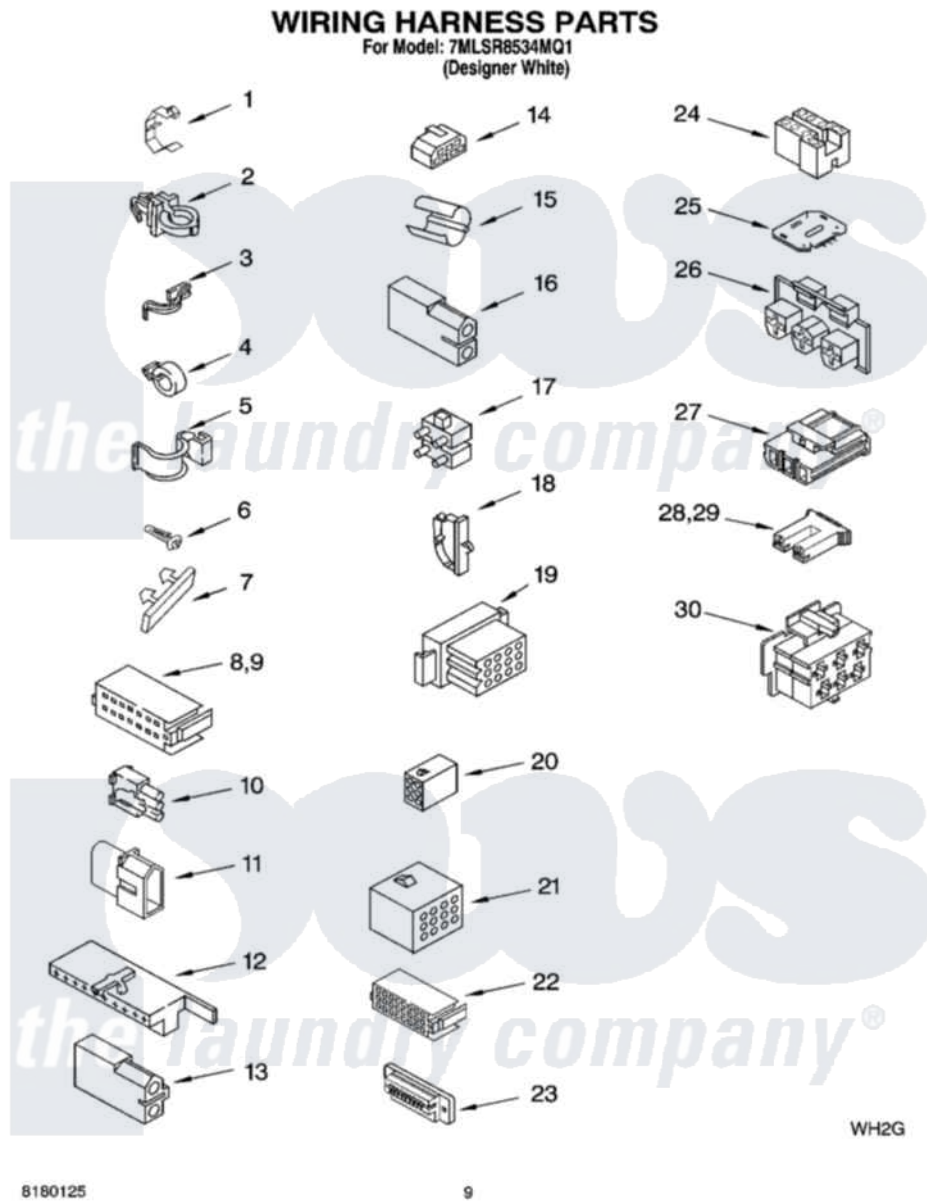

Whirlpool 7MLSR8534MQ1 06 - WIRING HARNESS PARTS

8180125

9

Whirlpool [Residential Whirlpool 7MLSR8534MQ1 Washer Parts](#) Parts Diagram 06 - WIRING HARNESS PARTS
Click on the part number to view part

Item	Original Part Number	Replaced By	Status	Part Description
1	3349557			Retainer, Harness
2	388498		Not Available	Clip, Harness
3	3347812	8528351		Clip
4	3352501	8559320		Restraint, Hose
5	90016			Clip, Pressure Switch Hose
6	3390496	8281256		Clip, Harness
7	389379			Retainer, Side To Feature Panel
8	352090			Timer, Block Disconnect
9	352089			Timer, Block Disconnect
10	62889			Receptacle, Terminal
11	353424			Plug, Terminal
12	62505			Block, Disconnect
13	3348075			Block, Disconnect (Motor 3 Speed) (Use Term. 94613 Or 94614)
14	3347243			Block, Disconnect

15	63523		Harness, Protector
16	717252		Receptacle, Terminal
17	387566		Plug, Terminal (4-Way) (Power Cord) (Use M3 Screws)
18	3352944		Clip, Harness
19	3390423	Not Available	Block, Disconnect (12-Way) (Timer) (Use Term. 94613)
20	3347730	Not Available	Receptacle, (6-Way) (Use Term. 94613)
21	388818		Plug, Terminal (12-Way) (Use Term. 94613 Or 94614)
22	3369366	Not Available	Timer, Block Disconnect (Black) (Amp) (Use Term. 3369365)
23	3349494		Connector, Etc
24	60687		Connector, Relay (Use Term. 308569)
25	3407125	3955728	Control, Etc
26	3948617	2172937	Connector
27	3360056		Connector
28	3354925		Block, Connector
29	3354926		Block, Connector
30	3948615	Not Available	Connector (T.P.A.) (6-Circuit) (Temp. Switch) (Use Term. 3948619 OR 3948620.)