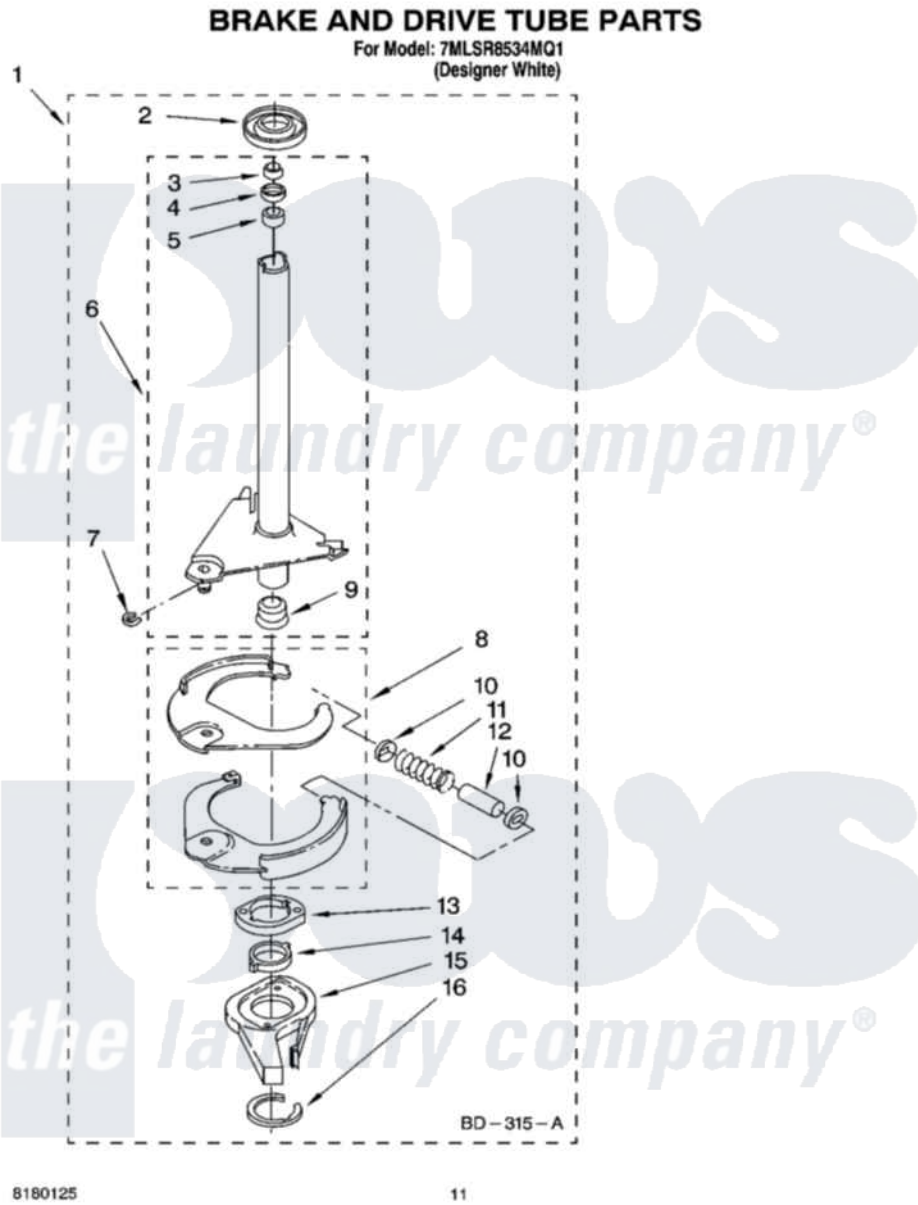

Whirlpool 7MLSR8534MQ1 07 - BRAKE AND DRIVE TUBE PARTS

8180125

11

Whirlpool [Residential Whirlpool 7MLSR8534MQ1 Washer Parts](#) Parts Diagram 07 - BRAKE AND DRIVE TUBE PARTS
Click on the part number to view part

| Item | Original Part Number | Replaced By | Status | Part Description |
|------|------------------------|---------------------------|---------------|------------------------|
| 1 | 388952 | 285792 | | Basketdrive |
| 2 | 62658 | | | Ring, Thrust |
| 3 | 91939 | | | Seal, Shaft |
| 4 | 356427 | | | Seal, Spin Pinion |
| 5 | 356937 | | | Spacer, Drive Tube |
| 6 | 64027 | 64208 | | Tube-Spin |
| 7 | 64035 | W10083190 | | Ring, Retaining |
| 8 | 64232 | 285438 | | Shoe-Brake |
| 9 | 62703 | 8546462 | | "T" Bearing, Spin Tube |
| 10 | 62648 | 285658 | | Sleeve |
| 11 | 387806 | | Not Available | Spring, Brake |
| 12 | 62909 | 285658 | | Sleeve |
| 13 | 63023 | 8546461 | | Cam, Brake Release |
| 14 | 63022 | | | Sleeve, Cam |
| 15 | 64194 | 285790 | | Lining |
| 16 | 90368 | W10083200 | | Ring, Retaining |

" N/A

Not Available

FOLLOWING PARTS NOT
ILLUSTRATED

" [285208](#)

Lubricant