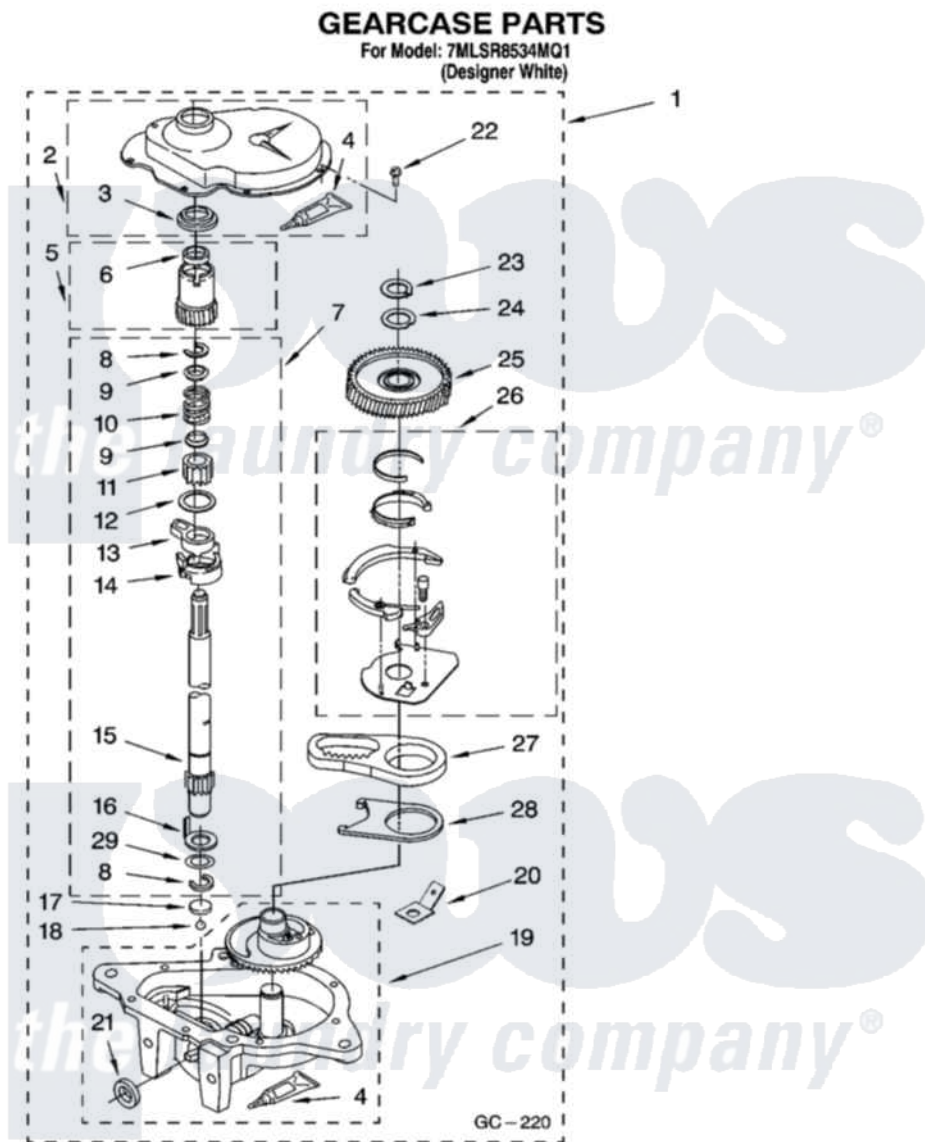

# Whirlpool 7MLSR8534MQ1 08 - GEARCASE PARTS

12

8180125

Whirlpool [Residential Whirlpool 7MLSR8534MQ1 Washer Parts](#) Parts Diagram 08 - GEARCASE PARTS

[Click on the part number to view part](#)

Item	Original Part Number	Replaced By	Status	Part Description
1	8532118	<a href="#">3360629</a>		Gearcase
2	<a href="#">285202</a>			Cover, Gearcase
3	<a href="#">3349985</a>			Seal, Gearcase Cover
4	<a href="#">285195</a>			Sealer Sealer, Gasket
5	63320	<a href="#">285362</a>		Gear and Pinion
6	<a href="#">356427</a>			Seal, Spin Pinion
7	<a href="#">389387</a>			Shaft, Agitator
8	90369		Not Available	Ring, Retaining (2)
9	<a href="#">62677</a>			Retainer, Spring
10	<a href="#">62676</a>			Spring, Agitator
11	63273	<a href="#">285509</a>		Shaft, Agitator
12	<a href="#">62619</a>			Washer, Agitator Gear
13	62580	<a href="#">285206</a>		Cam-Agitator
14	62581	<a href="#">285206</a>		Cam-Agitator
15	<a href="#">285509</a>			Shaft, Agitator
16	<a href="#">62618</a>			Washer, Cam Thrust

17	16018	<a href="#">285205</a>	Bearing
18	85529	<a href="#">285205</a>	Bearing
19	389230	<a href="#">285515</a>	Gearcase
20	3949116	Not Available	BLOCK TAB, TERMINAL
21	<a href="#">285352</a>		Seal Kit, Thrust Plug
22	<a href="#">3351614</a>		Screw, Gearcase Cover Mounting
23	3362552	<a href="#">285765</a>	Ring-Retrn
24	285735	<a href="#">285766</a>	Washer Kit, Thrust
25	62570	<a href="#">285362</a>	Gear and Pinon
26	388253	<a href="#">999516</a>	Shelf-Glas
27	3349296	<a href="#">8546456</a>	Rack, Connecting
28	<a href="#">62621</a>		Actuator, Shift
29	<a href="#">388815</a>		Washer, Intermediate 1 3976263 Miscellaneous Parts Bag 2 3976300 Washer, Inlet Hose 3 3366913 Clamp, Hose