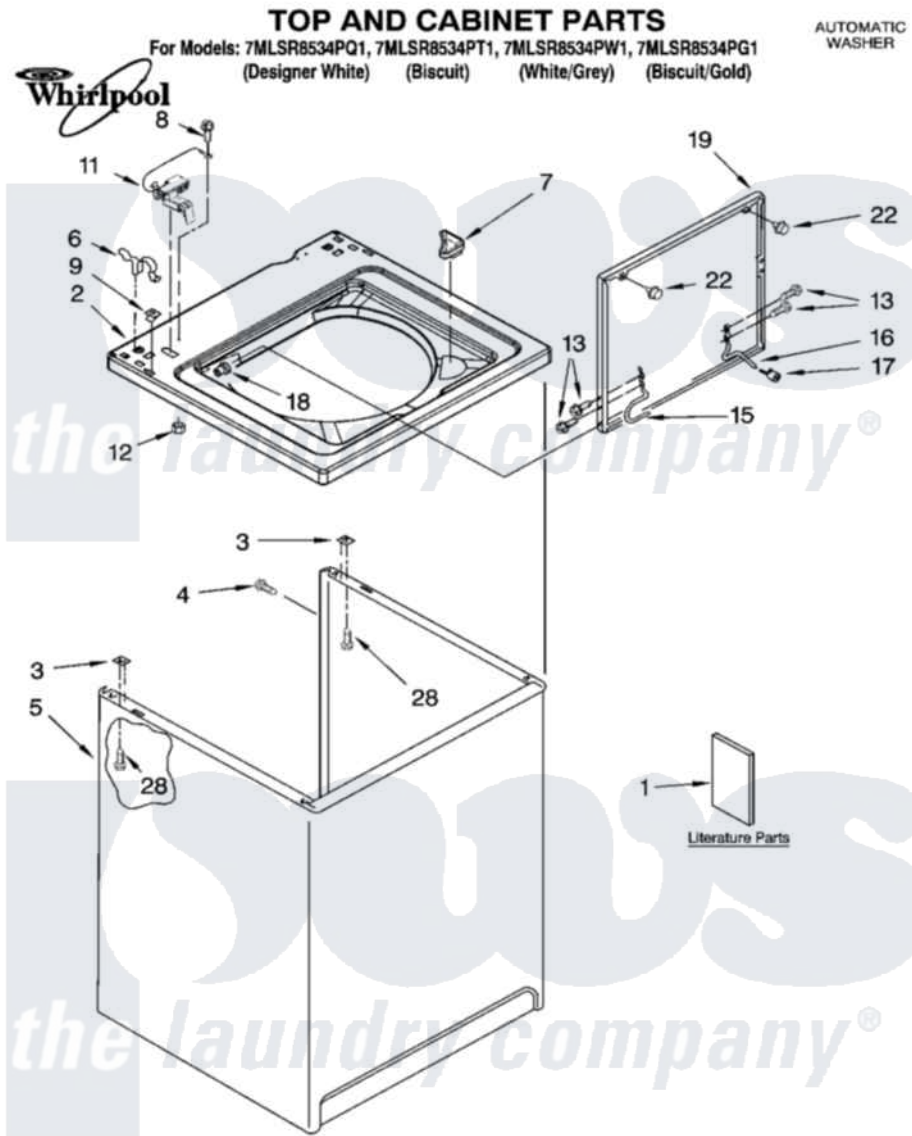

# Whirlpool 7MLSR8534PG1 01 - TOP AND CABINET PARTS

Whirlpool [Residential Whirlpool 7MLSR8534PG1 Washer Parts](#) Parts Diagram 01 - TOP AND CABINET PARTS  
Click on the part number to view part

| Item | Original Part Number    | Replaced By            | Status        | Part Description                     |
|------|-------------------------|------------------------|---------------|--------------------------------------|
| 1    | 8316475                 |                        | Not Available | Installation Instructions            |
| "    | 8558603                 |                        | Not Available | Feature Sheet                        |
| "    | 8558605                 |                        | Not Available | Energy Guide (Mexico)                |
| "    | 8539806                 |                        | Not Available | Use & Care Guide                     |
| "    | 8543288                 |                        | Not Available | Wiring Diagram                       |
| 2    | <a href="#">8318064</a> |                        |               | Top                                  |
| "    | <a href="#">8318066</a> |                        |               | Top                                  |
| 3    | 62750                   |                        |               | Spacer, Cabinet To Top (4)           |
| 4    | 3357011                 | <a href="#">308685</a> |               | Side Trim )                          |
| 5    | <a href="#">63424</a>   |                        |               | Cabinet                              |
| "    | <a href="#">3954357</a> |                        |               | Cabinet                              |
| 6    | <a href="#">62780</a>   |                        |               | Clip, Top And Cabinet And Rear Panel |
| 7    | <a href="#">3362952</a> |                        |               | Dispenser, Bleach                    |
| 8    | <a href="#">3351614</a> |                        |               | Screw, Gearcase Cover Mounting       |
| 9    | <a href="#">357213</a>  |                        |               | Nut, Push-In                         |