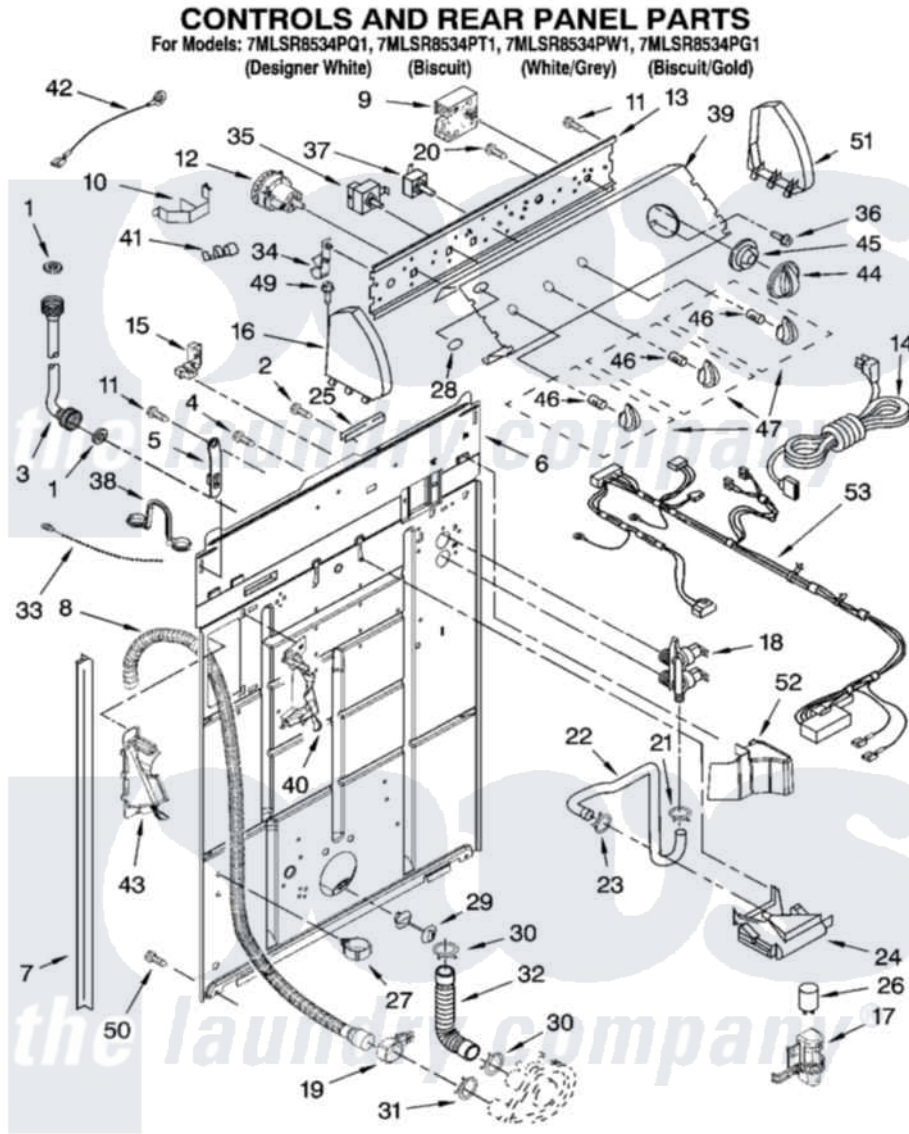

Whirlpool 7MLSR8534PG1 02 - CONTROLS AND REAR PANEL PARTS

8180767

3

Whirlpool [Residential Whirlpool 7MLSR8534PG1 Washer Parts](#) Parts Diagram 02 - CONTROLS AND REAR PANEL PARTS

[Click on the part number to view part](#)

Item	Original Part Number	Replaced By	Status	Part Description
1	3976300	16123		Washer Inlet-Hose Miscellaneous Parts Must be Ordered Separately.
2	3351614			Screw, Gearcase Cover Mounting
3	8571377	89503		Hose-Inlet
"	8571378	89503		Hose-Inlet
4	9740848			Screw, Mixing Valve Mounting
5	8568314			Strap, Console
6	8318015			Panel, Rear
7	62747			Pad, Rear Panel
8	8559373	W10096921		Drain Hose Assembly
9	3949208			Timer, Control
10	8055003			Clip, Harness And Pressure Switch
11	90767			Screw, 8A X 3/8 HeX Washer Head Tapping
12	3366847	W10337780		Switch-WL