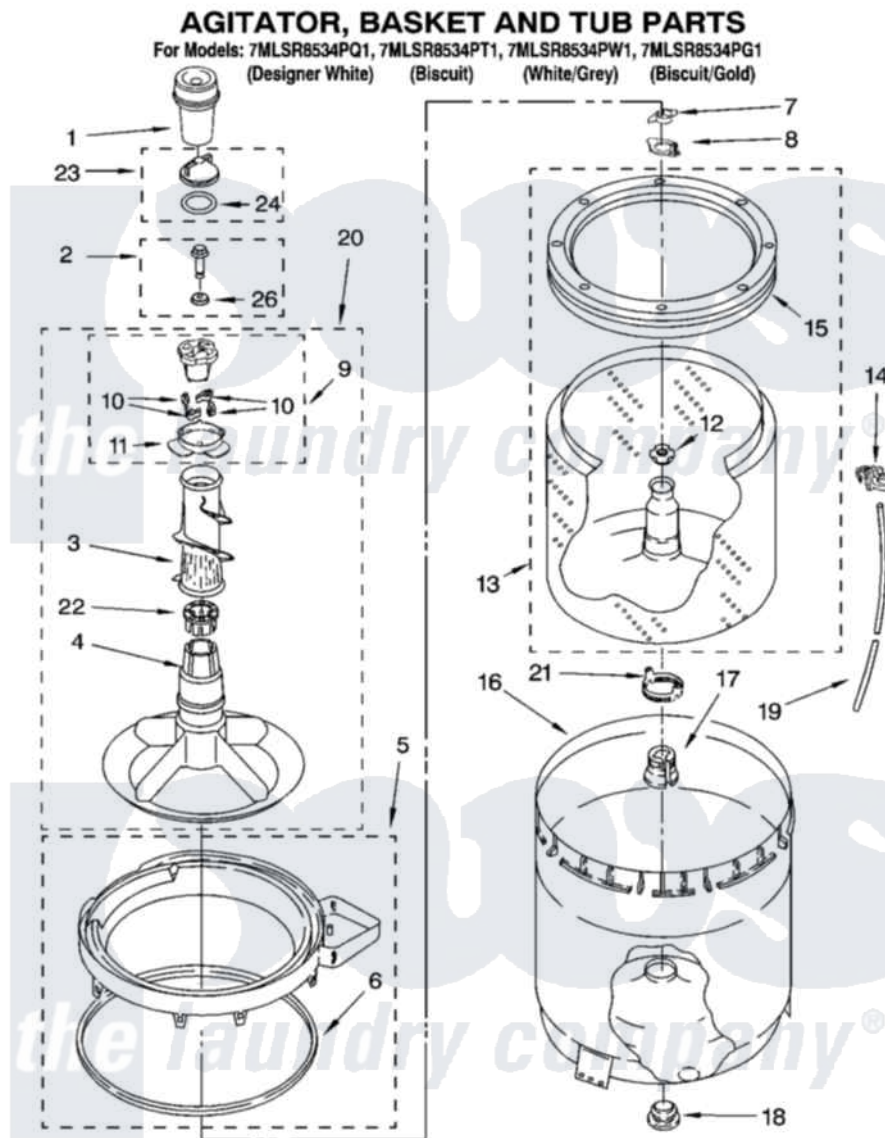

Whirlpool 7MLSR8534PG1 03 - AGITATOR, BASKET AND TUB PARTS

8180767

5

Whirlpool Residential Whirlpool 7MLSR8534PG1 Washer Parts Parts Diagram 03 - AGITATOR, BASKET AND TUB PARTS

Click on the part number to view part

| Item | Original Part Number | Replaced By | Status | Part Description |
|------|-------------------------|---------------------------|--------|-----------------------------|
| 1 | 63580 | | | Dispenser, Fabric Softener |
| 2 | 358237 | | | Screw And Washer |
| 3 | 3363003 | | | Mover, Clothes |
| 4 | 3347288 | | | Agitator |
| 5 | 8528150 | W10445870 | | Ring-Tub |
| 6 | 3976308 | | | Gasket, Tub Ring |
| 7 | 3354845 | | | Clip, Agitator |
| 8 | 8543666 | | | Washer, Agitator |
| 9 | 3363663 | 285811 | | Cam-Agitator |
| 10 | 3366877 | 80040 | | Dog-Agitator |
| 11 | 3363661 | | | Bearing, Driven Cam |
| 12 | 21366 | | | Nut, Spanner |
| 13 | 8526017 | W10389329 | | Clothes Container, Assembly |
| 14 | 2219077 | | | Clip, Pressure Switch Hose |
| 15 | 8519788 | 387240 | | Ring, Balance |
| 16 | 63849 | | | Strain Relief, Power Cord |

| | | | |
|----|-------------------------|---------------------------|-------------------------|
| 17 | 389140 | | Tub Block, Basket Drive |
| 18 | 383727 | | Gasket, Centerpodt |
| 19 | 3347780 | 353244 | Hose, Pressure Switch |
| 20 | 3946501 | | Agitator, Assembly |
| 21 | 8577198 | | Filter, Lint |
| 22 | 3350389 | 285587 | Washer |
| 23 | 3354733 | W10074580 | Cap, Barrier |
| 24 | 3348855 | W10072840 | Fabric Softener |
| 26 | 3949550 | | Washer |