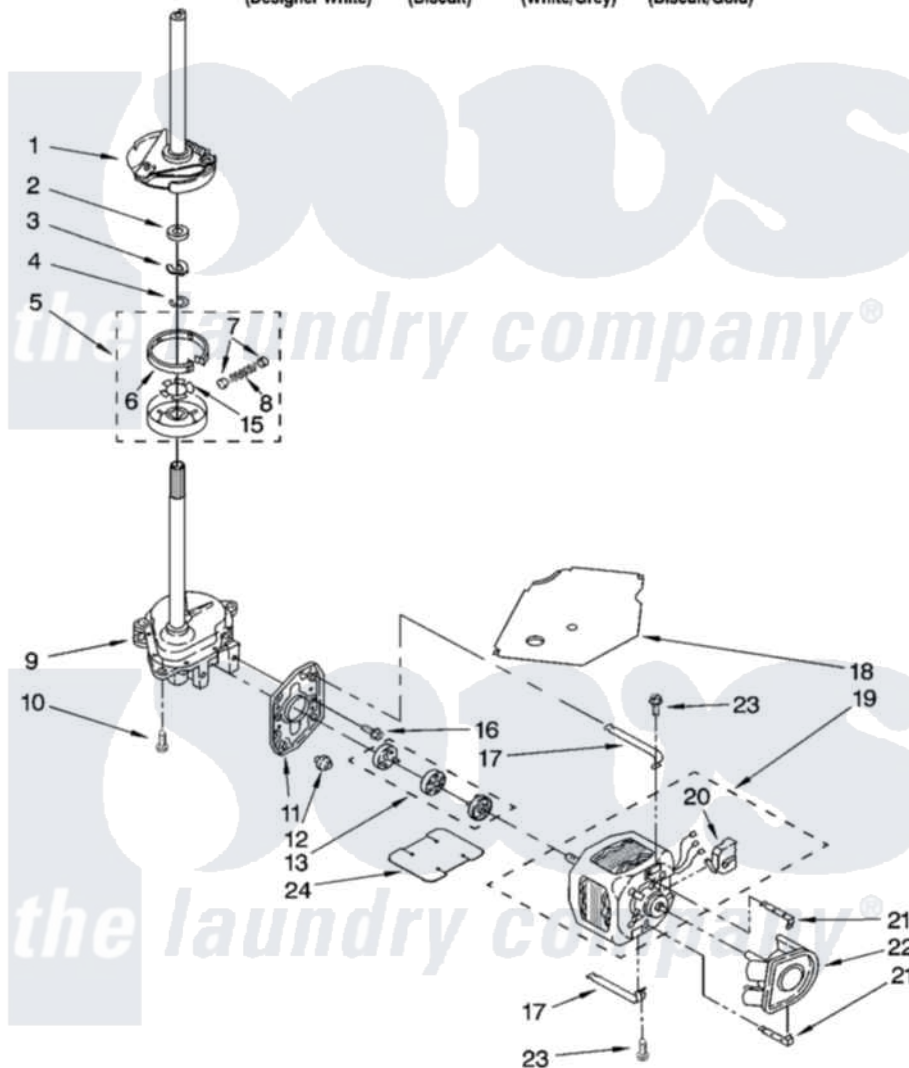

Whirlpool 7MLSR8534PG1 05 - BRAKE, CLUTCH, GEARCASE, MOTOR AND PUMP PARTS

BRAKE, CLUTCH, GEARCASE, MOTOR AND PUMP PARTS

For Models: 7MLSR8534PQ1, 7MLSR8534PT1, 7MLSR8534PW1, 7MLSR8534PG1
(Designer White) (Biscuit) (White/Grey) (Biscuit/Gold)

8

8180767

Whirlpool [Residential Whirlpool 7MLSR8534PG1 Washer Parts](#) Parts Diagram 05 - BRAKE, CLUTCH, GEARCASE, MOTOR AND PUMP PARTS

[Click on the part number to view part](#)

Item	Original Part Number	Replaced By	Status	Part Description
1	388952	285792		Basketdrive
2	63292			Washer, Spin Tube Thrust
3	62697	W10080230		Ring, Spin Tube Support
4	63283	285353		Ring
5	3951311	285785		Clutch
6	3951308	285790		Lining
7	62646			Cap, Clutch Spring
8	3946792			Spring And Damper Assembly
9	8532118	3360629		Gearcase
10	3357334	3400516		Screw Anti-Rattle
11	62611			Plate, Motor Mount To Gearcase
12	62691			Grommet, Motor
13	285753	285753A		Coupling
15	3355454			Clip, Main Drive

16	3400516		Screw Anti-Rattle
17	3349637	W10086010	Retainer, Motor
18	3362089		Shield, Tub To Motor
19	8528157	661600	Motor, Main Drive
20	3952056		Switch, Main Drive Motor
21	8546127		Retainer, Pump
22	3363394		Pump
23	3387485	273556	Screw, 10-16 X 5/8
24	8316060		Shield, Tub To Motor