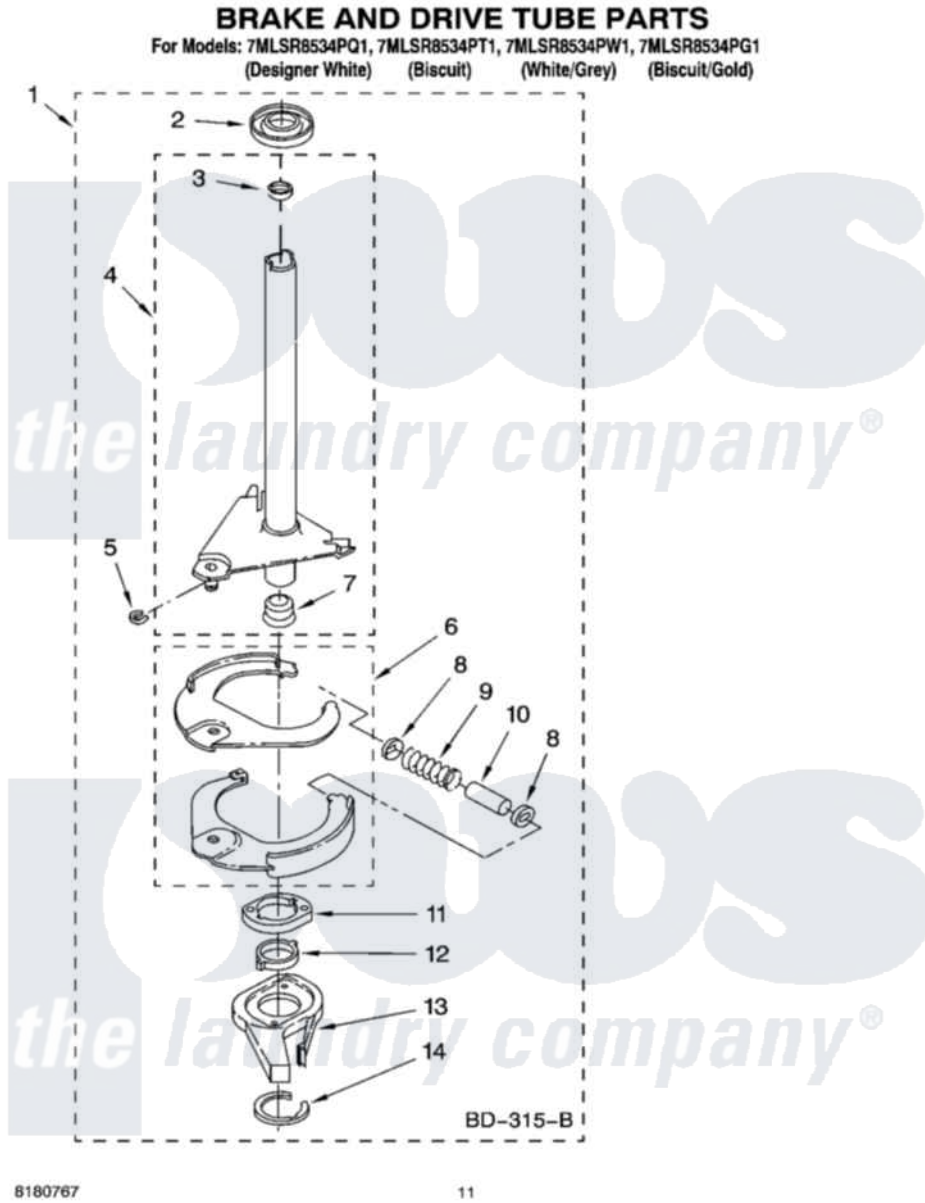

# Whirlpool 7MLSR8534PG1 07 - BRAKE AND DRIVE TUBE PARTS

8180767

11

Whirlpool [Residential Whirlpool 7MLSR8534PG1 Washer Parts](#) Parts Diagram 07 - BRAKE AND DRIVE TUBE PARTS  
 Click on the part number to view part

Item	Original Part Number	Replaced By	Status	Part Description
1	388952	<a href="#">285792</a>		Basketdrive
2	<a href="#">62658</a>			Ring, Thrust
3	<a href="#">356427</a>			Seal, Spin Pinion
4	64027	<a href="#">64208</a>		Tube-Spin
5	64035	<a href="#">W10083190</a>		Ring, Retaining
6	64232	<a href="#">285438</a>		Shoe-Brake
7	62703	<a href="#">8546462</a>		"T" Bearing, Spin Tube
8	3353956	<a href="#">285658</a>		Sleeve
9	387806		Not Available	Spring, Brake
10	3355360	<a href="#">285658</a>		Sleeve
11	661516	<a href="#">8546461</a>		Cam, Brake Release
12	<a href="#">63022</a>			Sleeve, Cam
13	64194	<a href="#">285790</a>		Lining
14	90368	<a href="#">W10083200</a>		Ring, Retaining
"	N/A		Not Available	FOLLOWING PARTS NOT ILLUSTRATED
"	<a href="#">285208</a>			Lubricant