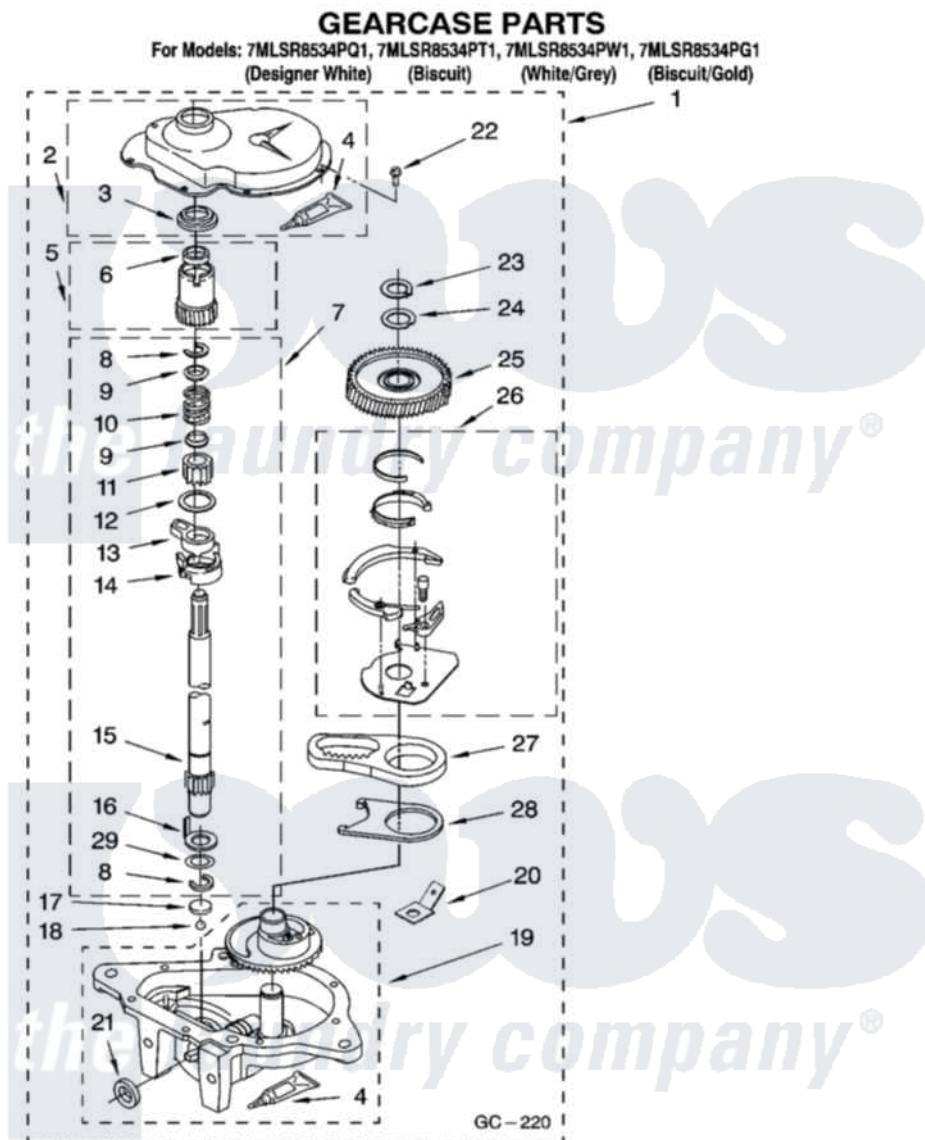

Whirlpool 7MLSR8534PG1 08 - GEARCASE PARTS

12

8180767

Whirlpool Residential Whirlpool 7MLSR8534PG1 Washer Parts Parts Diagram 08 - GEARCASE PARTS
 Click on the part number to view part

Item	Original Part Number	Replaced By	Status	Part Description
1	8532118	3360629		Gearcase
2	285202			Cover, Gearcase
3	3349985			Seal, Gearcase Cover
4	285195			Sealer Sealer, Gasket
5	63320	285362		Gear and Pinion
6	356427			Seal, Spin Pinion
7	389387			Shaft, Agitator
8	90369		Not Available	Ring, Retaining (2)
9	62677			Retainer, Spring
10	62676			Spring, Agitator
11	63273	285509		Shaft, Agitator
12	62619			Washer, Agitator Gear
13	62580	285206		Cam-Agitator
14	62581	285206		Cam-Agitator
15	285509			Shaft, Agitator
16	62618			Washer, Cam Thrust

17	16018	285205	Bearing
18	85529	285205	Bearing
19	389230	285515	Gearcase
20	3949116	Not Available	BLOCK TAB, TERMINAL
21	285352		Seal Kit, Thrust Plug
22	3351614		Screw, Gearcase Cover Mounting
23	3362552	285765	Ring-Retrn
24	285735	285766	Washer Kit, Thrust
25	62570	285362	Gear and Pinon
26	388253	999516	Shelf-Glas
27	3349296	8546456	Rack, Connecting
28	62621		Actuator, Shift
29	388815		Washer, Intermediate 1 3976263 Miscellaneous Parts Bag 2 3976300 Washer, Inlet Hose 3 3366913 Clamp, Hose