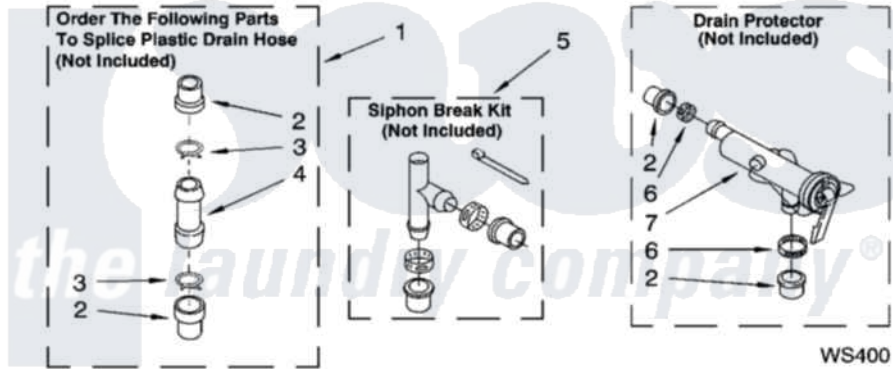

Whirlpool 7MLSR8534PG1 09 - WATER SYSTEM PARTS, OPTIONAL PARTS (NOT INCLUDED)

WATER SYSTEM PARTS

For Models: 7MLSR8534PQ1, 7MLSR8534PT1, 7MLSR8534PW1, 7MLSR8534PG1
(Designer White) (Biscuit) (White/Grey) (Biscuit/Gold)

8180767

13

Whirlpool [Residential Whirlpool 7MLSR8534PG1 Washer Parts](#) Parts Diagram 09 - WATER SYSTEM PARTS, OPTIONAL PARTS (NOT INCLUDED)
Click on the part number to view part

Item	Original Part Number	Replaced By	Status	Part Description
1	285442			Water System Parts
2	285321			Water System Parts
3	370447	285655		Clamp, Hose
4	16272			Connector, Straight
5	285320			Water System Parts
6	65349	285655		Clamp, Hose
7	367031			Water System Parts
	72017			Paint, Touch-Up
"	4392899			Paint, Touch-Up
"	350938			Paint, Pressurized Spray B
"	350930			Paint, Pressurized Spray B
"	4392901			Paint, Pressurized Spray
"	799344			Paint, Touch-Up)
"	4392900			Paint, Bulk)
"	N/A		Not Available	OIL