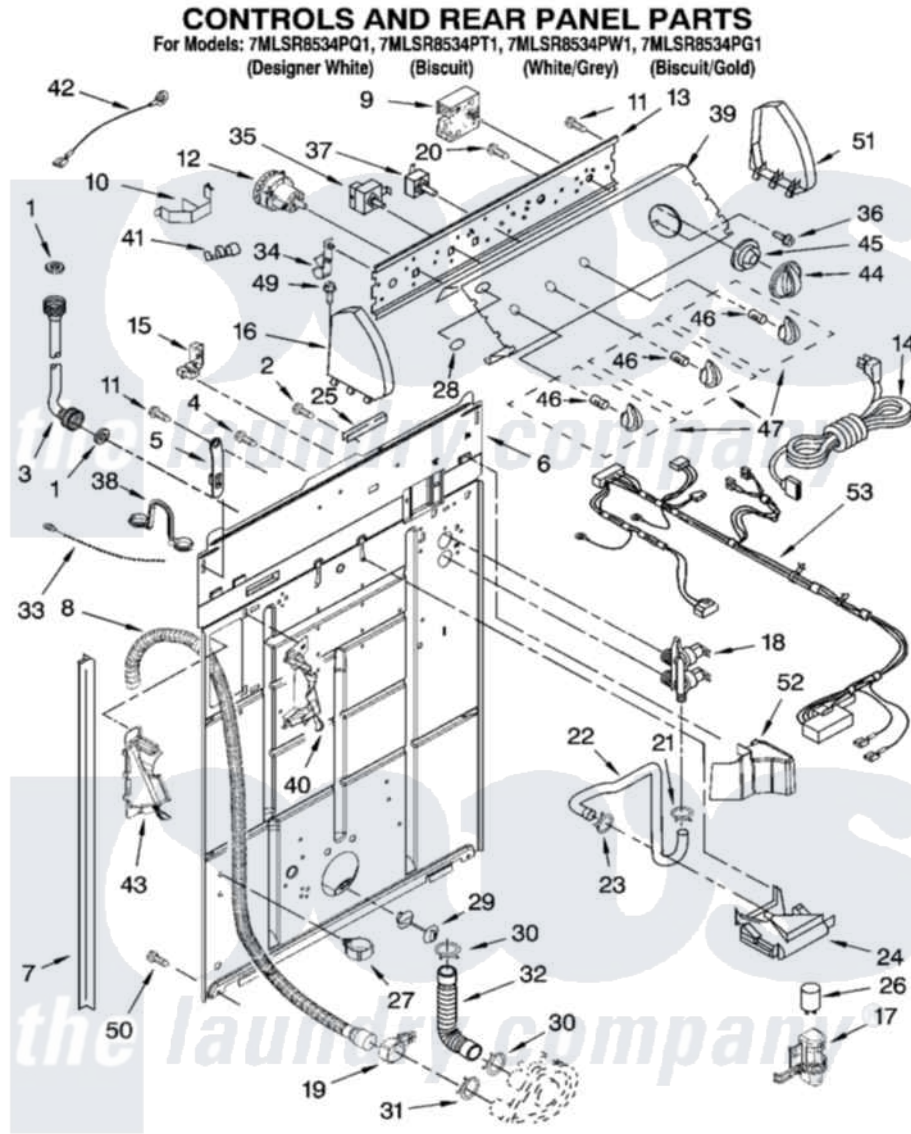

Whirlpool 7MLSR8534PQ1 02 - CONTROLS AND REAR PANEL PARTS

8180767

3

Whirlpool [Residential Whirlpool 7MLSR8534PQ1 Washer Parts](#) Parts Diagram 02 - CONTROLS AND REAR PANEL PARTS

[Click on the part number to view part](#)

Item	Original Part Number	Replaced By	Status	Part Description
1	3976300	16123		Washer Inlet-Hose Miscellaneous Parts Must be Ordered Separately.
2	3351614			Screw, Gearcase Cover Mounting
3	8571377	89503		Hose-Inlet
"	8571378	89503		Hose-Inlet
4	9740848			Screw, Mixing Valve Mounting
5	8568314			Strap, Console
6	8318015			Panel, Rear
7	62747			Pad, Rear Panel
8	8559373	W10096921		Drain Hose Assembly
9	3949208			Timer, Control
10	8055003			Clip, Harness And Pressure Switch
11	90767			Screw, 8A X 3/8 HeX Washer Head Tapping
12	3366847	W10337780		Switch-WL